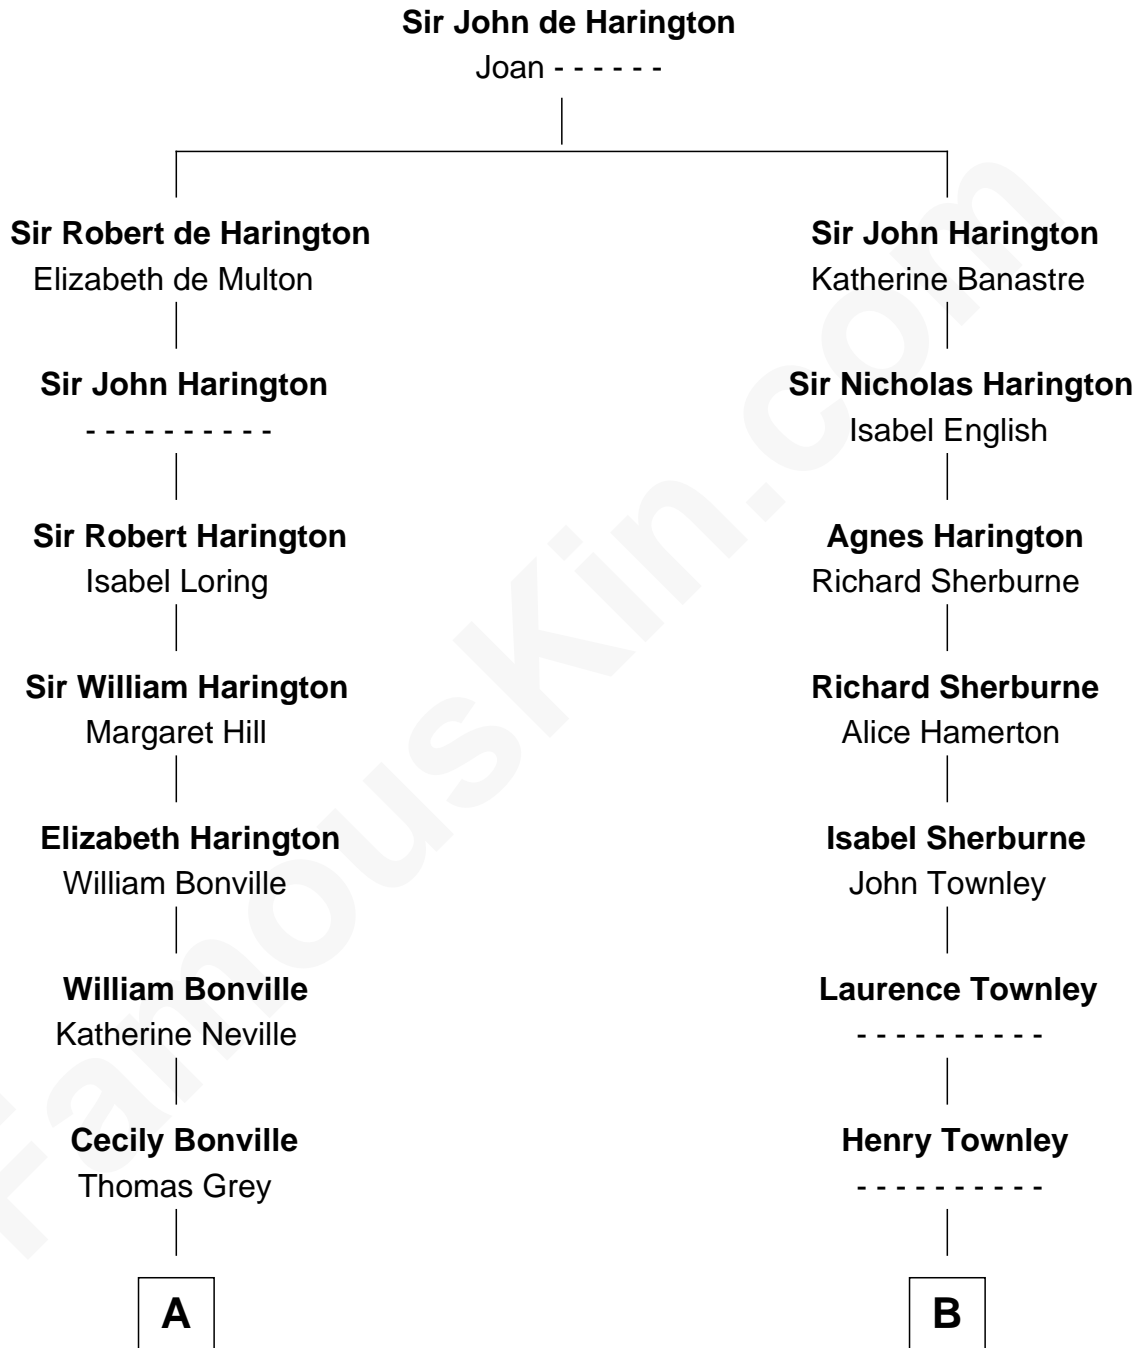

FamousKin.com

Relationship Chart of

John Kerry

68th U.S. Secretary of State

15th cousin 4 times removed of

Meriwether Lewis

Lewis and Clark Expedition

C

—
Margaret Tyndal Winthrop

James Grant Forbes

—
Rosemary Isabel Forbes

Richard John Kerry

—
John Kerry

68th U.S. Secretary of State

FamousKin.com