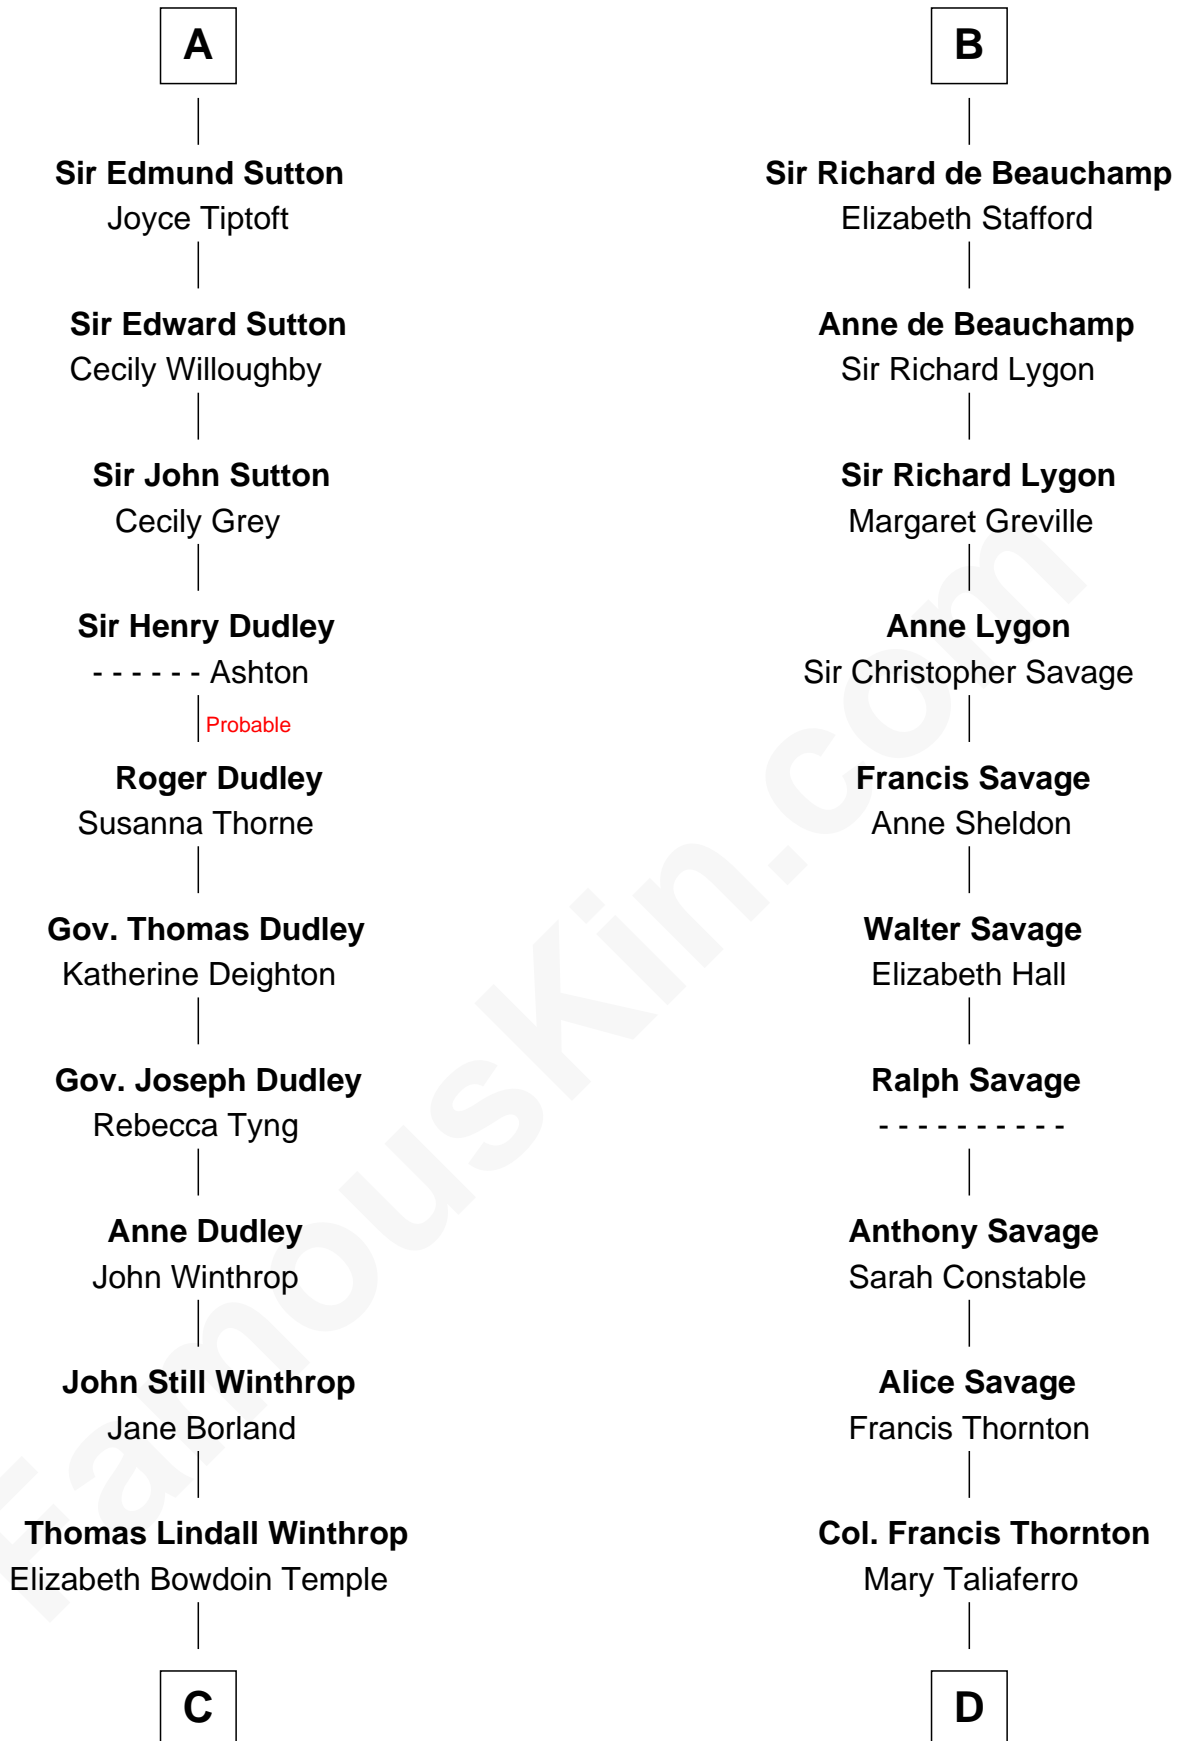

FamousKin.com

Relationship Chart of

John Kerry

68th U.S. Secretary of State

19th cousin 2 times removed of

Meriwether Lewis

Lewis and Clark Expedition

Sir Hugh le Despencer

Margaret Despencer

Robert de Ferrers

Sir Edmund Ferrers

Ellen Roche

Margaret Ferrers

John de Beauchamp

B

C

Robert Charles Winthrop
Elizabeth Cabot Blanchard

Robert Charles Winthrop
Elizabeth Mason

Margaret Tyndal Winthrop
James Grant Forbes

Rosemary Isabel Forbes
Richard John Kerry

John Kerry
68th U.S. Secretary of State

D

Elizabeth Thornton
Thomas Meriwether

Lucy Meriwether
William Lewis

Meriwether Lewis
Lewis and Clark Expedition

FamousKin.com