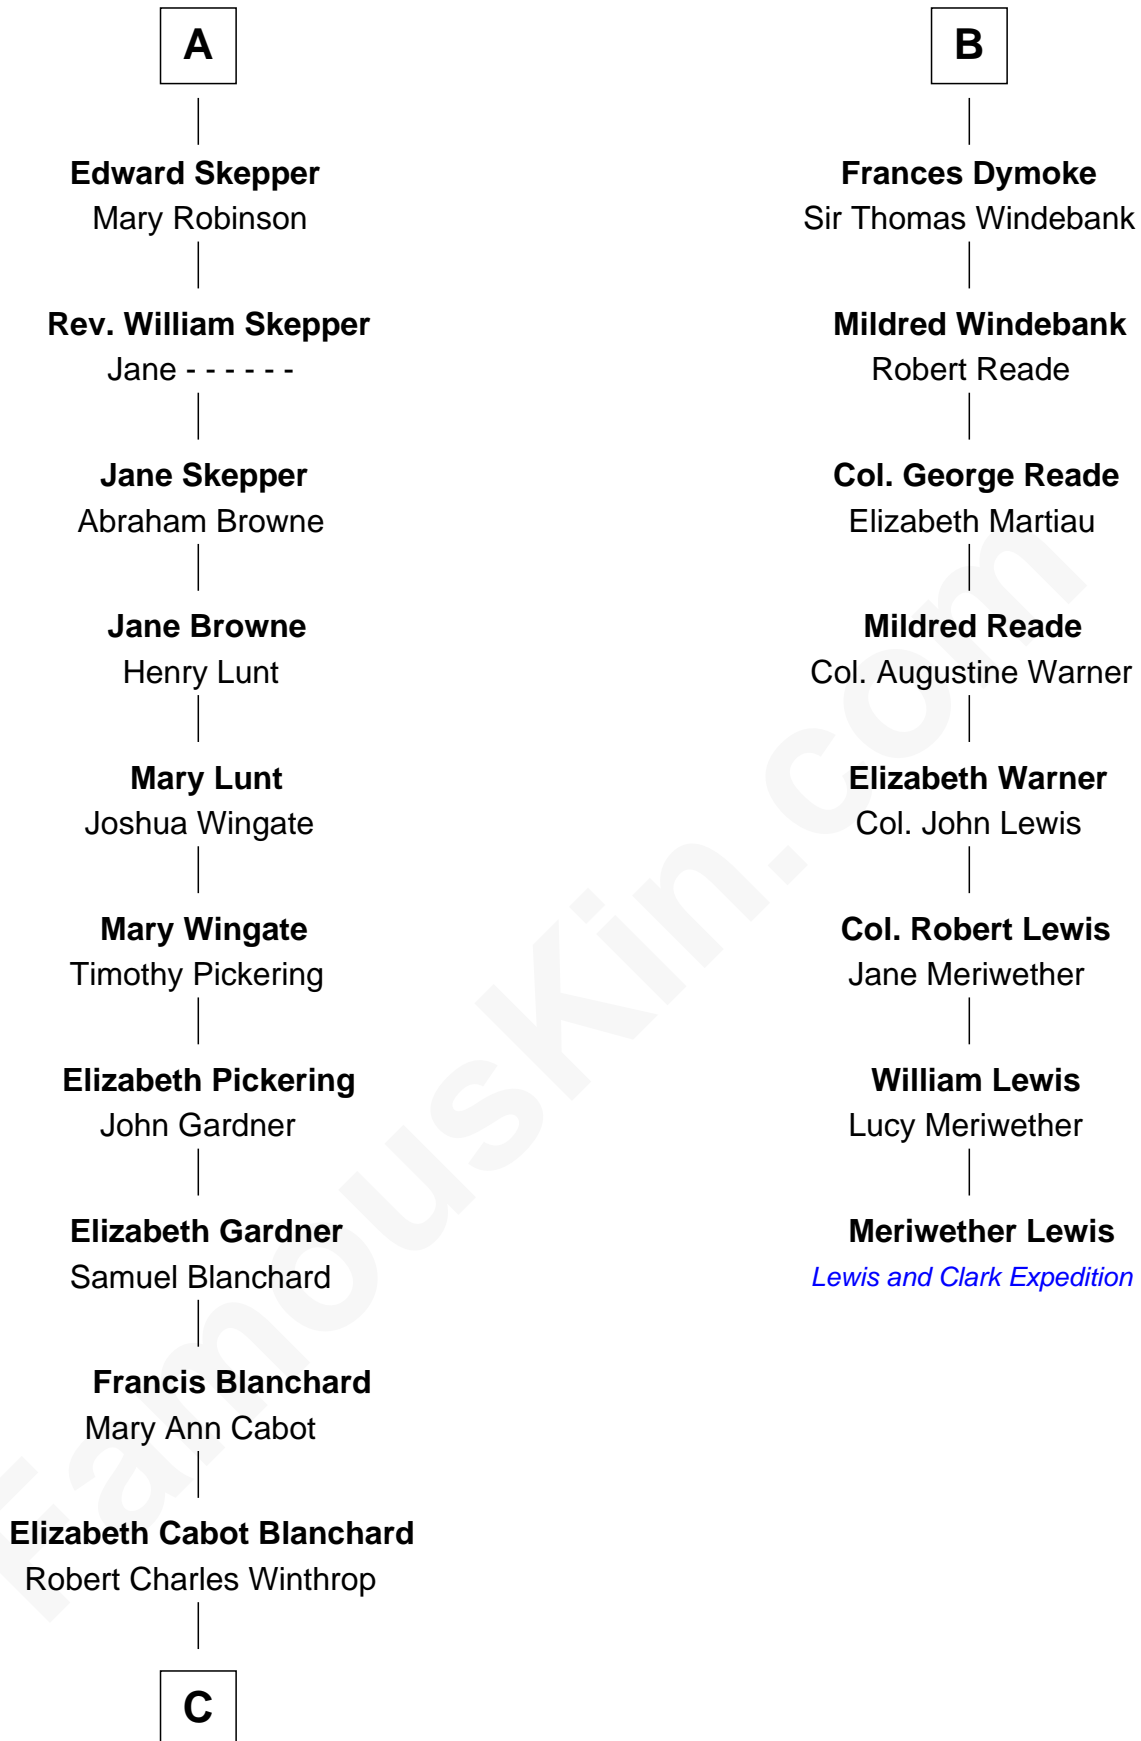

FamousKin.com

Relationship Chart of

John Kerry

68th U.S. Secretary of State

14th cousin 6 times removed of

Meriwether Lewis

Lewis and Clark Expedition

Sir Hugh de Stafford
Philippa de Beauchamp

Margaret Percy

Elizabeth Gascoigne

Sir George Talboys

Anne Talboys

Sir Edward Dymoke

B

C

Robert Charles Winthrop

Elizabeth Mason

Margaret Tyndal Winthrop

James Grant Forbes

Rosemary Isabel Forbes

Richard John Kerry

John Kerry

68th U.S. Secretary of State

FamousKin.com