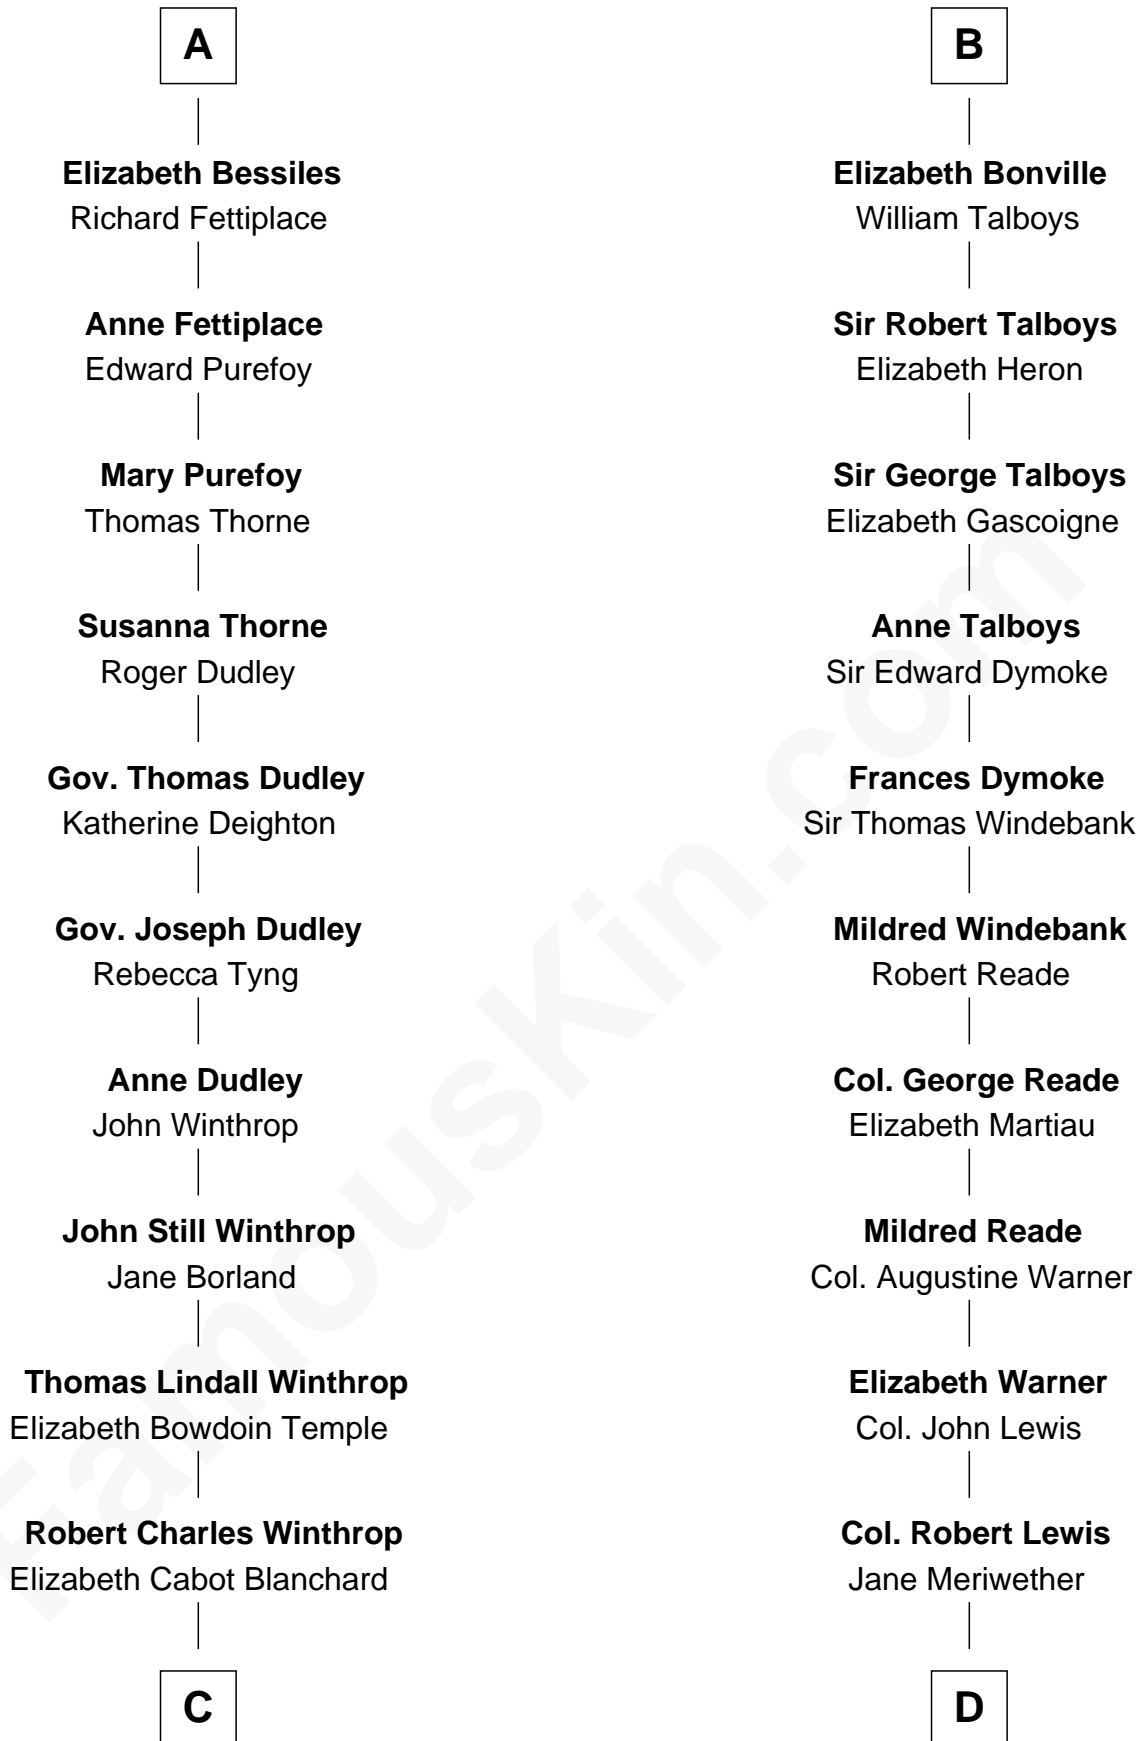

FamousKin.com

Relationship Chart of

John Kerry

68th U.S. Secretary of State

18th cousin 2 times removed of

Meriwether Lewis

Lewis and Clark Expedition

FamousKin.com