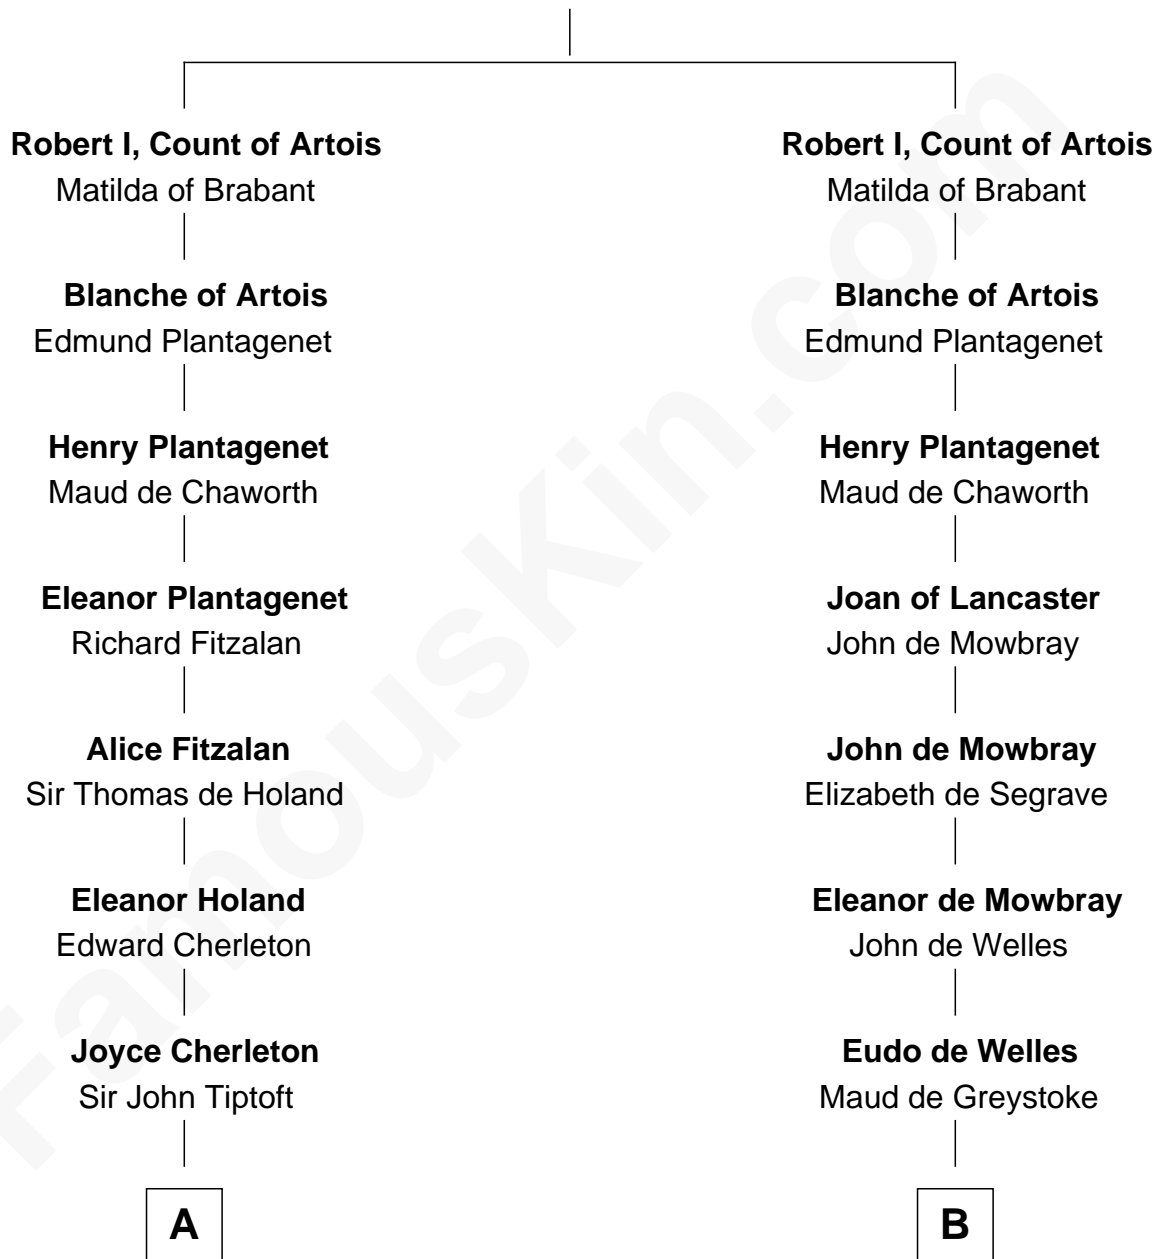

FamousKin.com

Relationship Chart of

John Kerry

68th U.S. Secretary of State

18th cousin 3 times removed of

Meriwether Lewis

Lewis and Clark Expedition

Louis VIII, King of France
Blanche of Castile

C

Robert Charles Winthrop
Elizabeth Cabot Blanchard

Robert Charles Winthrop
Elizabeth Mason

Margaret Tyndal Winthrop
James Grant Forbes

Rosemary Isabel Forbes
Richard John Kerry

John Kerry
68th U.S. Secretary of State

D

William Lewis
Lucy Meriwether

Meriwether Lewis
Lewis and Clark Expedition

FamousKin.com