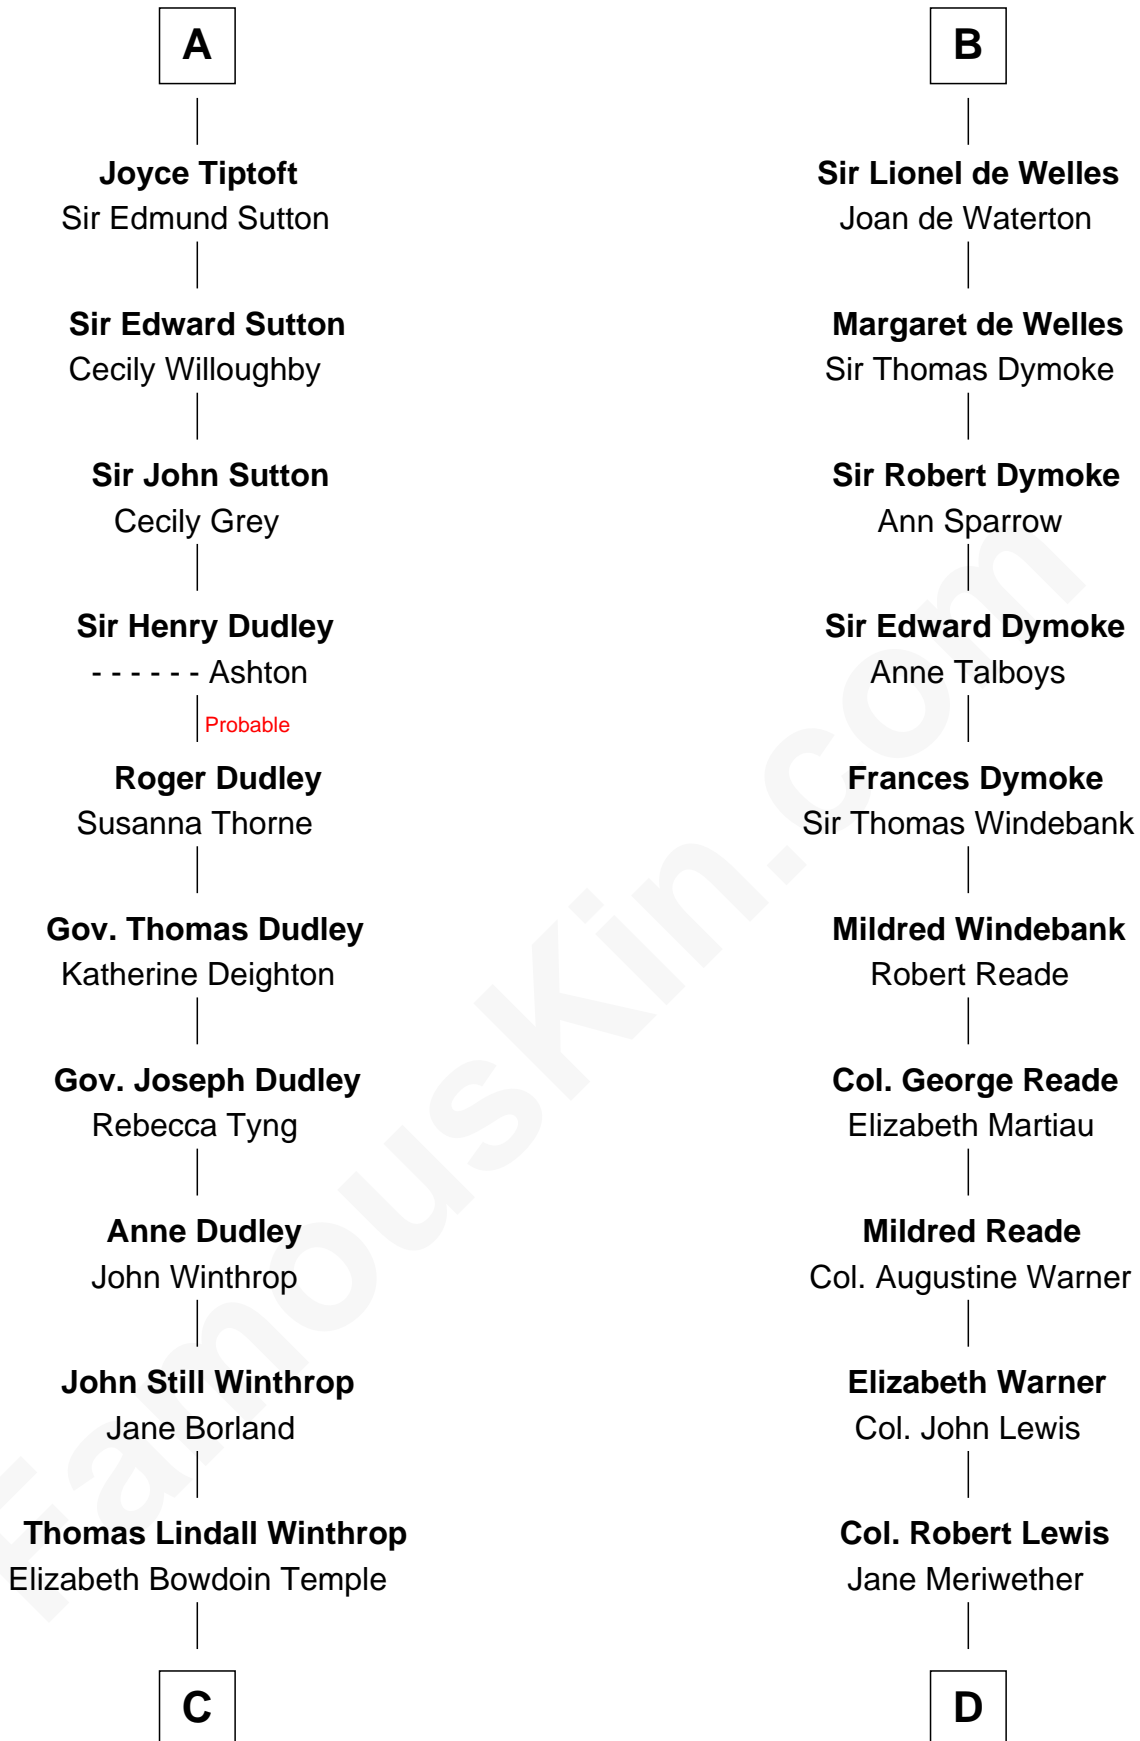

FamousKin.com

Relationship Chart of

John Kerry

68th U.S. Secretary of State

18th cousin 3 times removed of

Meriwether Lewis

Lewis and Clark Expedition

Louis VIII, King of France
Blanche of Castile

C

Robert Charles Winthrop
Elizabeth Cabot Blanchard

Robert Charles Winthrop
Elizabeth Mason

Margaret Tyndal Winthrop
James Grant Forbes

Rosemary Isabel Forbes
Richard John Kerry

John Kerry
68th U.S. Secretary of State

D

William Lewis
Lucy Meriwether

Meriwether Lewis
Lewis and Clark Expedition

FamousKin.com