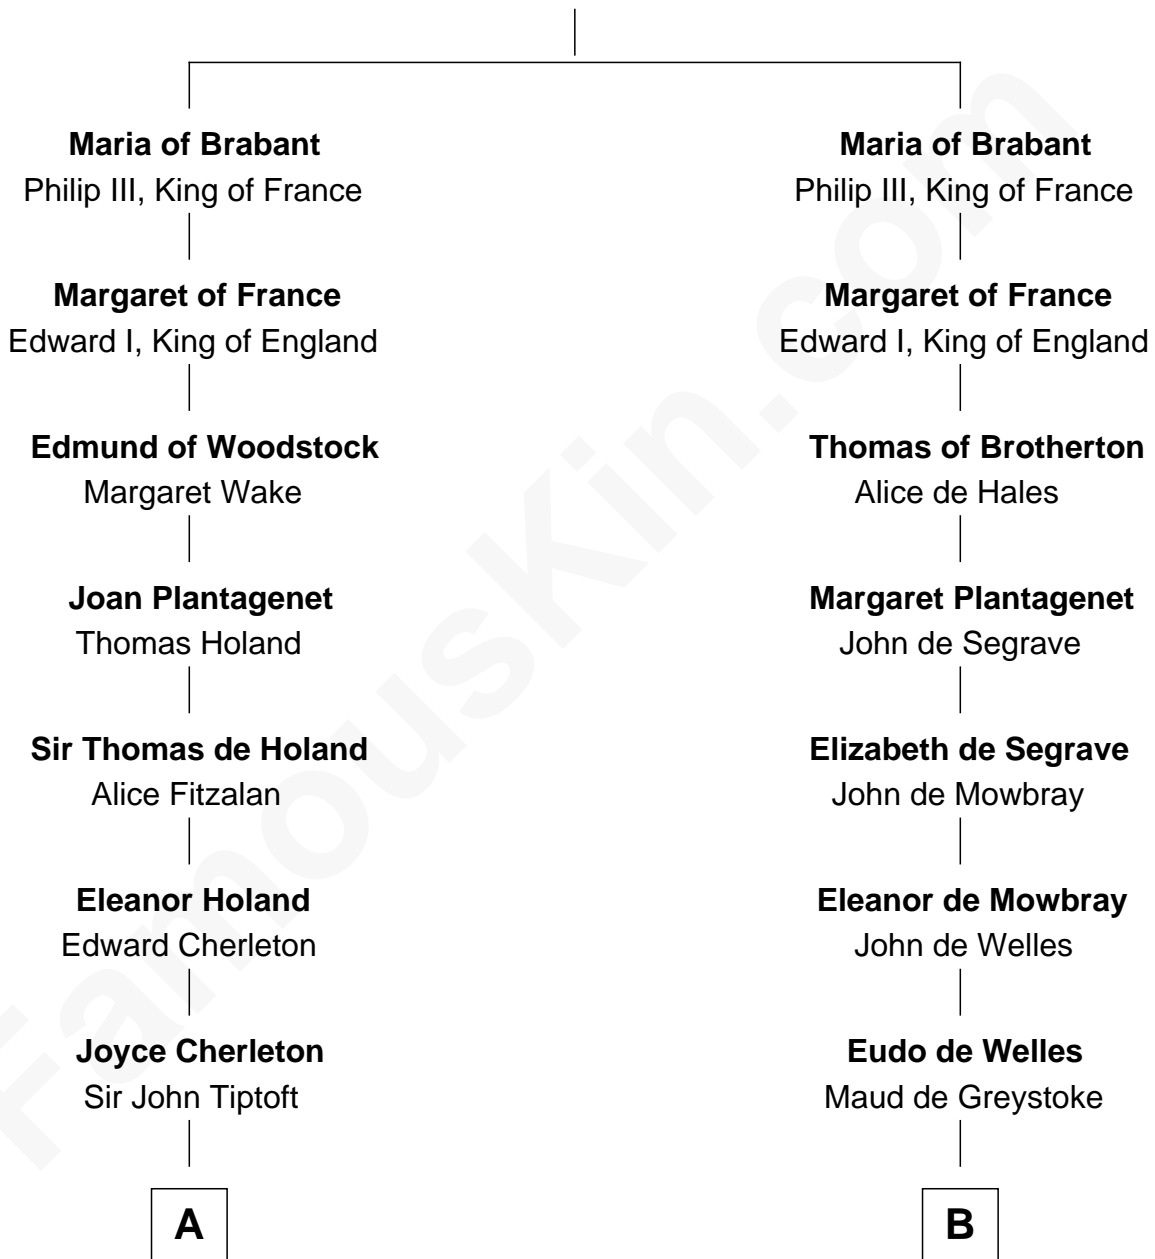

## Relationship Chart of

### John Kerry

68th U.S. Secretary of State

18th cousin 3 times removed of

### Meriwether Lewis

Lewis and Clark Expedition

**Henry III, Duke of Brabant**

Adelaide of Burgundy

**C**

**Robert Charles Winthrop**  
Elizabeth Cabot Blanchard

**Robert Charles Winthrop**  
Elizabeth Mason

**Margaret Tyndal Winthrop**  
James Grant Forbes

**Rosemary Isabel Forbes**  
Richard John Kerry

**John Kerry**  
*68th U.S. Secretary of State*

**D**

**William Lewis**  
Lucy Meriwether

**Meriwether Lewis**  
*Lewis and Clark Expedition*