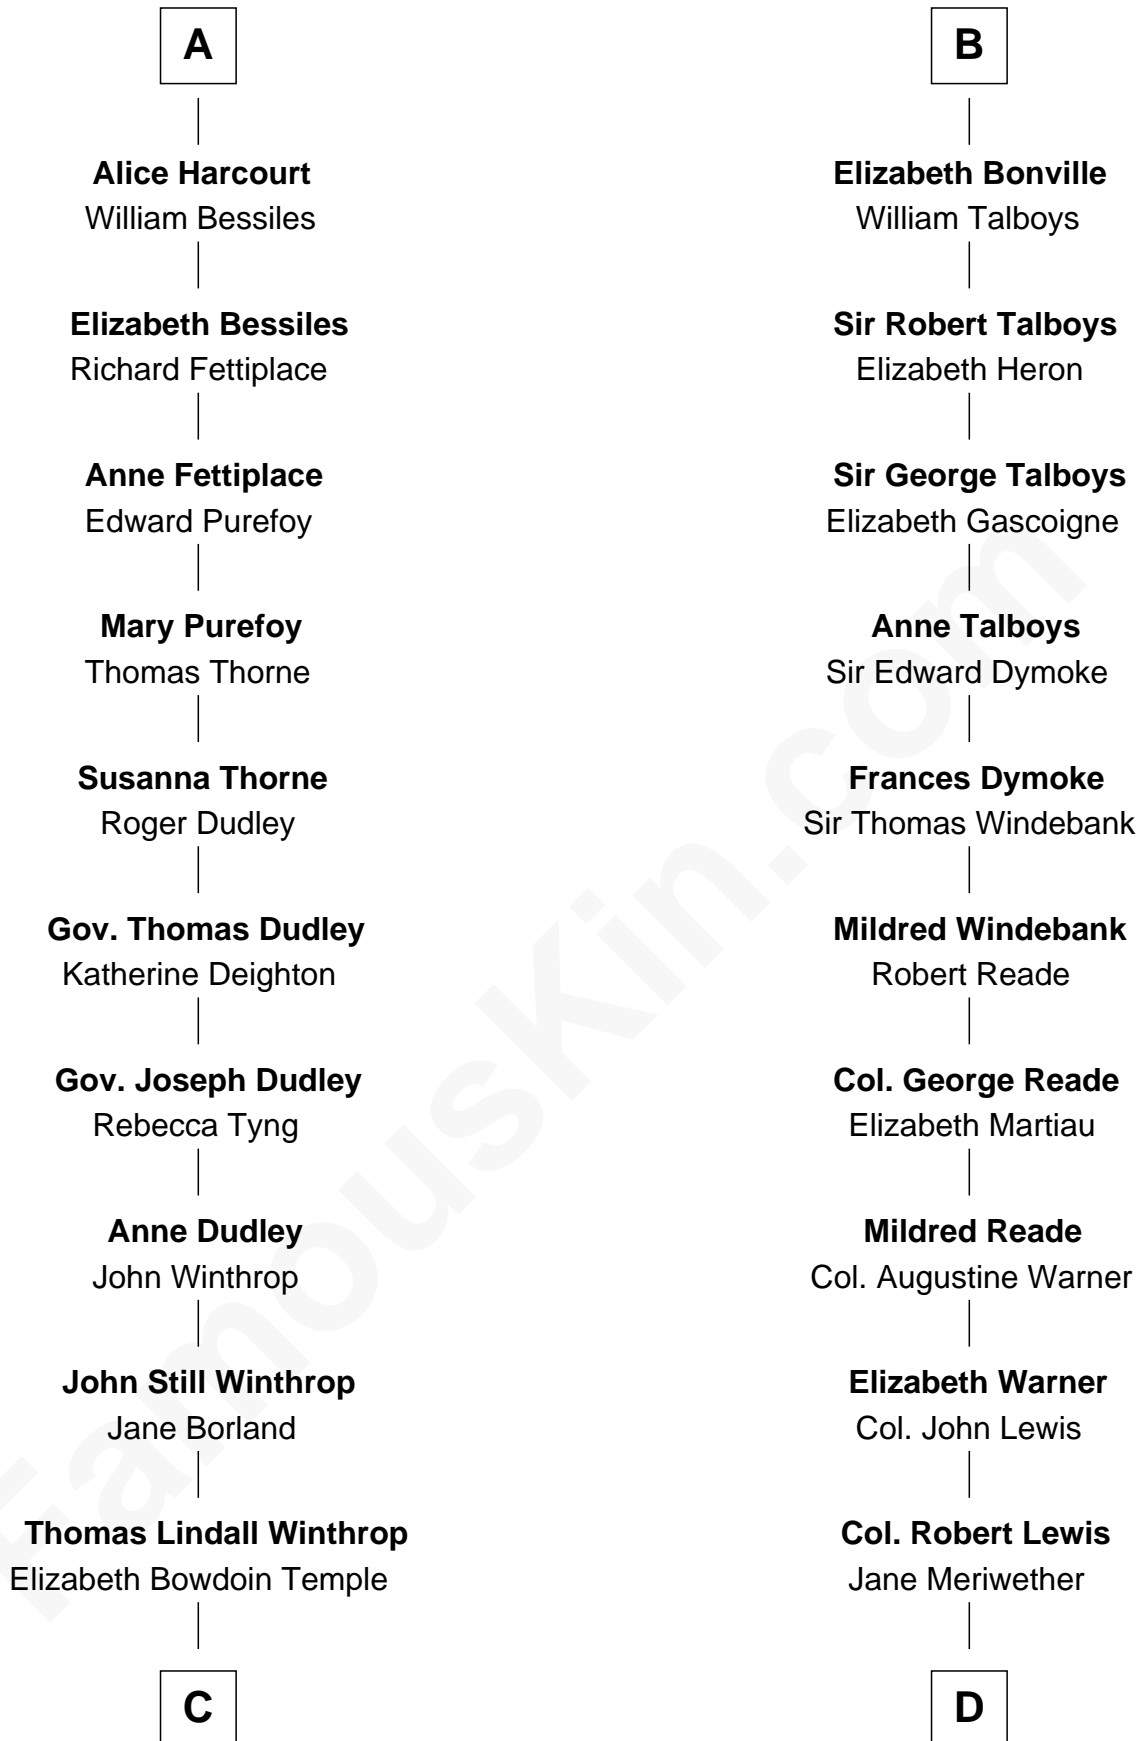

Margaret le Bigod

Hillary de Hastings

Sir William de Harcourt

Sir Richard de Harcourt

Margaret Beke

Sir John de Harcourt

Eleanor la Zouche

Sir William de Harcourt

Joan de Grey

Sir Thomas Harcourt

Maud Grey

Sir Thomas Harcourt

Jane Fraunceys

Sir Richard Harcourt

Edith St. Clair

A

Sir Reynold de Grey

Eleanor le Strange

Sir Reynold Grey

Margaret de Ros

Margaret Grey

Sir William Bonville

B

C

Robert Charles Winthrop
Elizabeth Cabot Blanchard

Robert Charles Winthrop
Elizabeth Mason

Margaret Tyndal Winthrop
James Grant Forbes

Rosemary Isabel Forbes
Richard John Kerry

John Kerry
68th U.S. Secretary of State