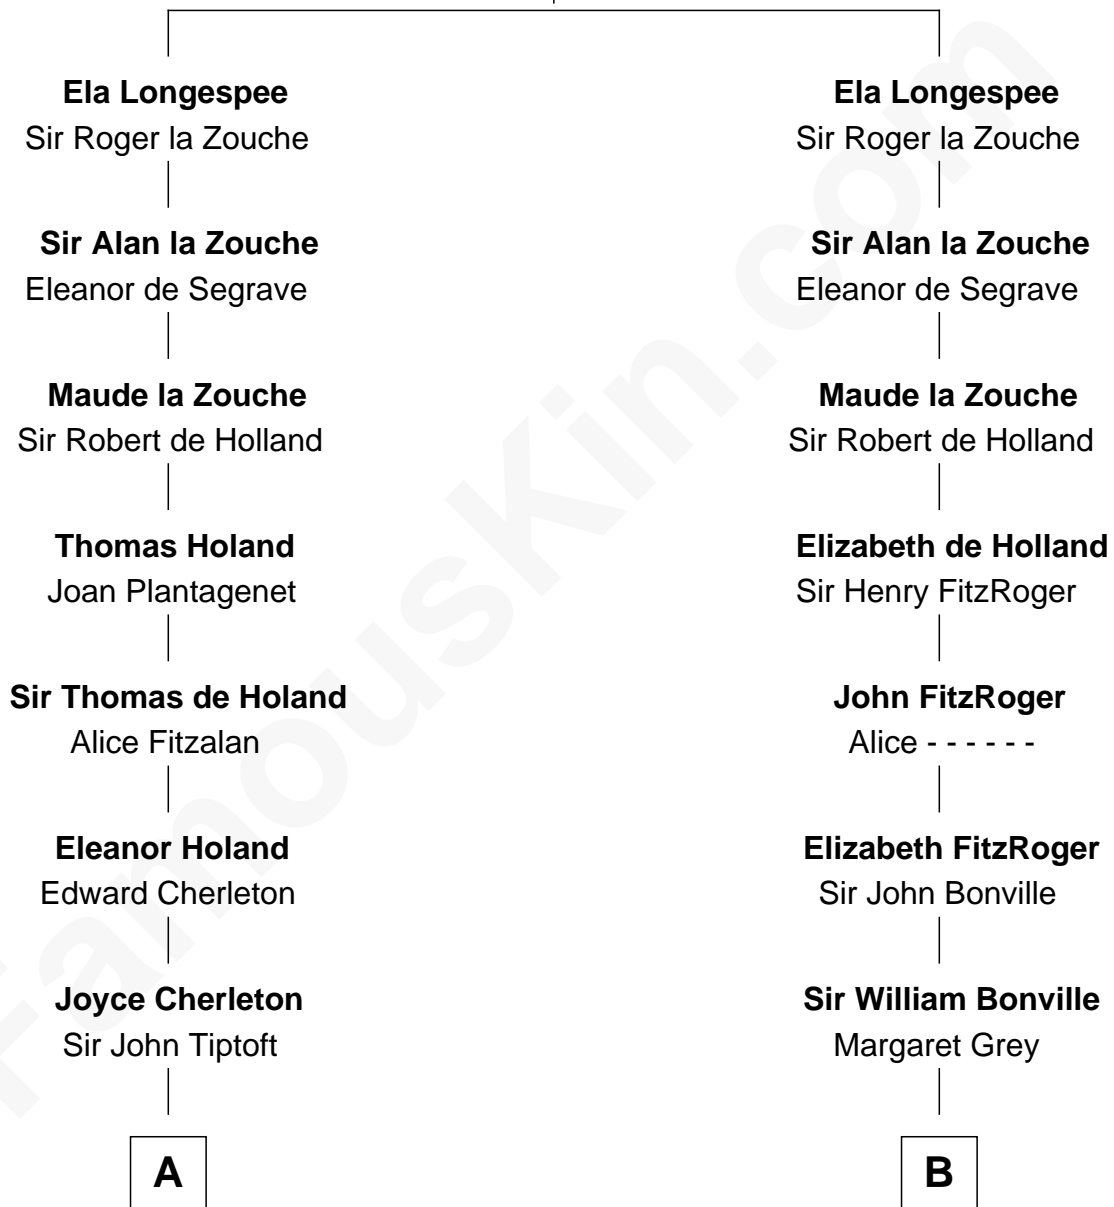

## Relationship Chart of

### John Kerry

68th U.S. Secretary of State

18th cousin 3 times removed of

**Meriwether Lewis**

Lewis and Clark Expedition

**Stephen Longespee**  
Emmeline de Ridelisford

**C**

**Robert Charles Winthrop**  
Elizabeth Cabot Blanchard

**Robert Charles Winthrop**  
Elizabeth Mason

**Margaret Tyndal Winthrop**  
James Grant Forbes

**Rosemary Isabel Forbes**  
Richard John Kerry

**John Kerry**  
*68th U.S. Secretary of State*

**D**

**William Lewis**  
Lucy Meriwether

**Meriwether Lewis**  
*Lewis and Clark Expedition*

FamousKin.com