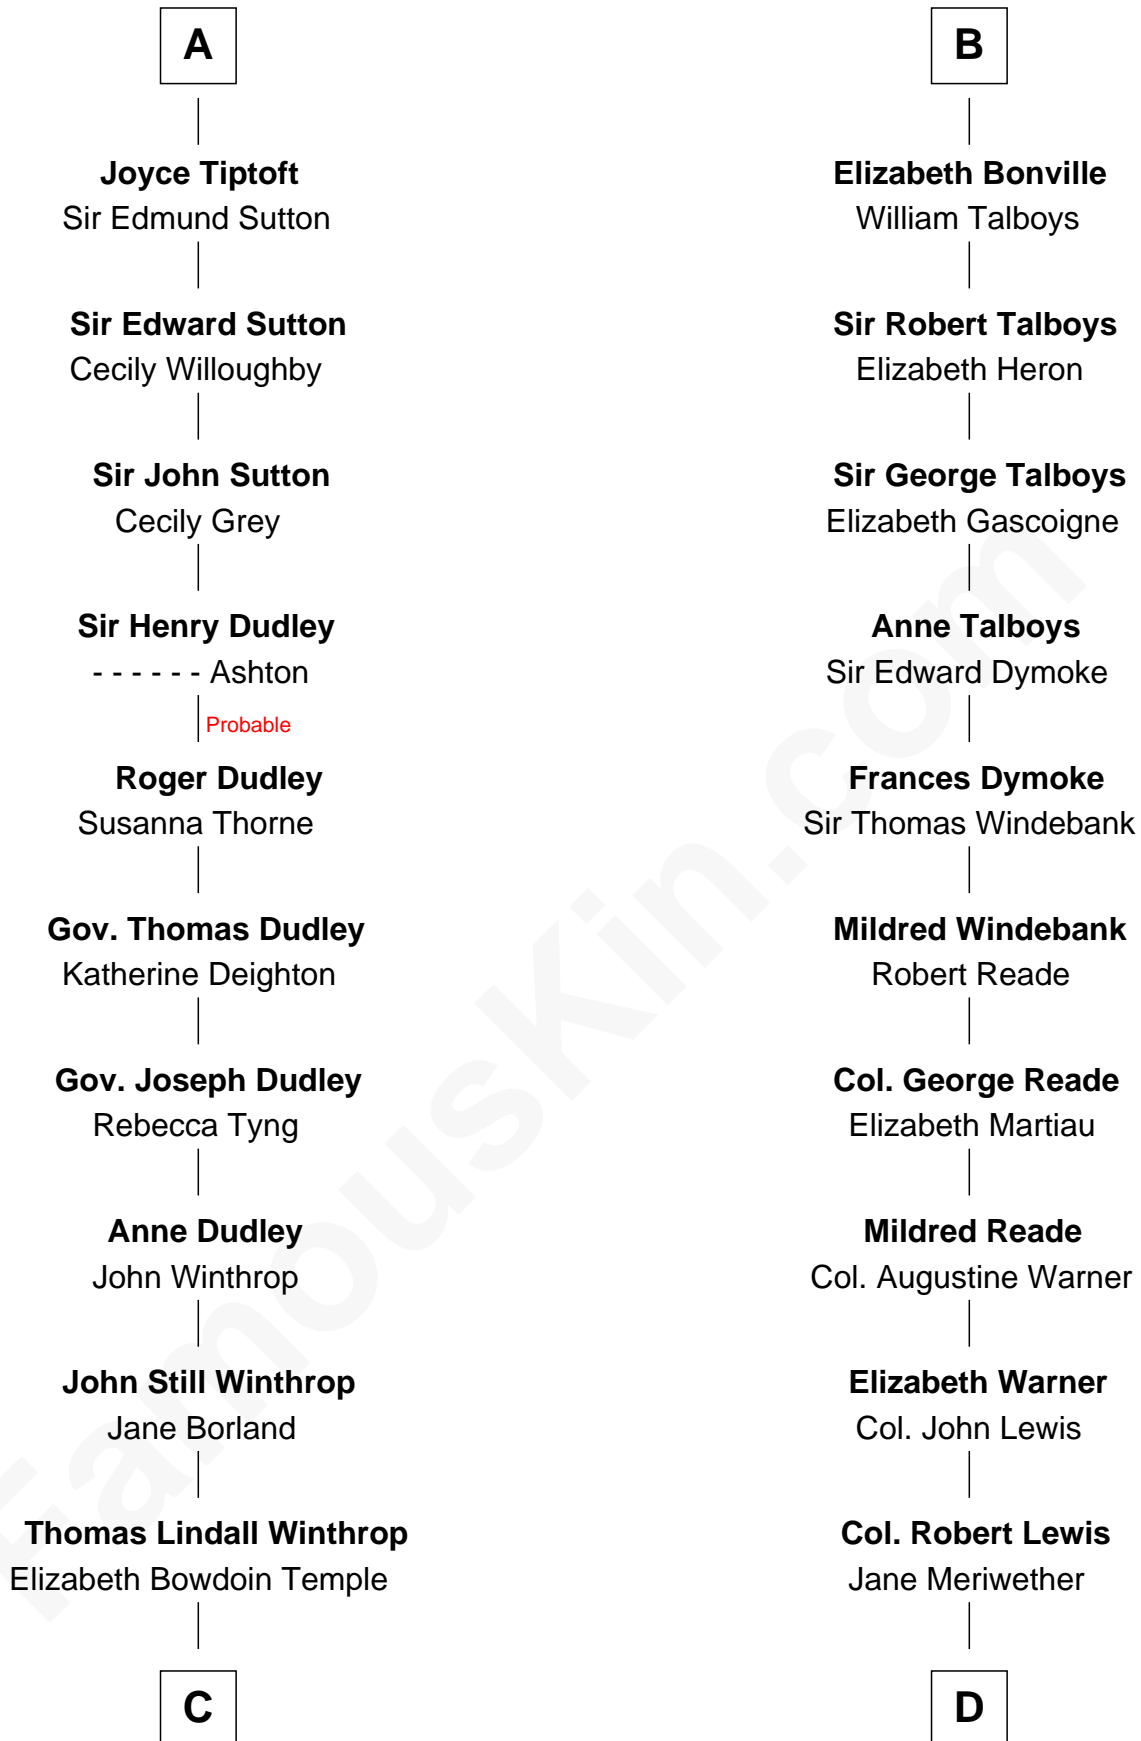

## Relationship Chart of

### John Kerry

68th U.S. Secretary of State

18th cousin 3 times removed of

**Meriwether Lewis**

Lewis and Clark Expedition

**Stephen Longespee**  
Emmeline de Ridelisford

**C**

**Robert Charles Winthrop**  
Elizabeth Cabot Blanchard

**Robert Charles Winthrop**  
Elizabeth Mason

**Margaret Tyndal Winthrop**  
James Grant Forbes

**Rosemary Isabel Forbes**  
Richard John Kerry

**John Kerry**  
*68th U.S. Secretary of State*

**D**

**William Lewis**  
Lucy Meriwether

**Meriwether Lewis**  
*Lewis and Clark Expedition*

FamousKin.com