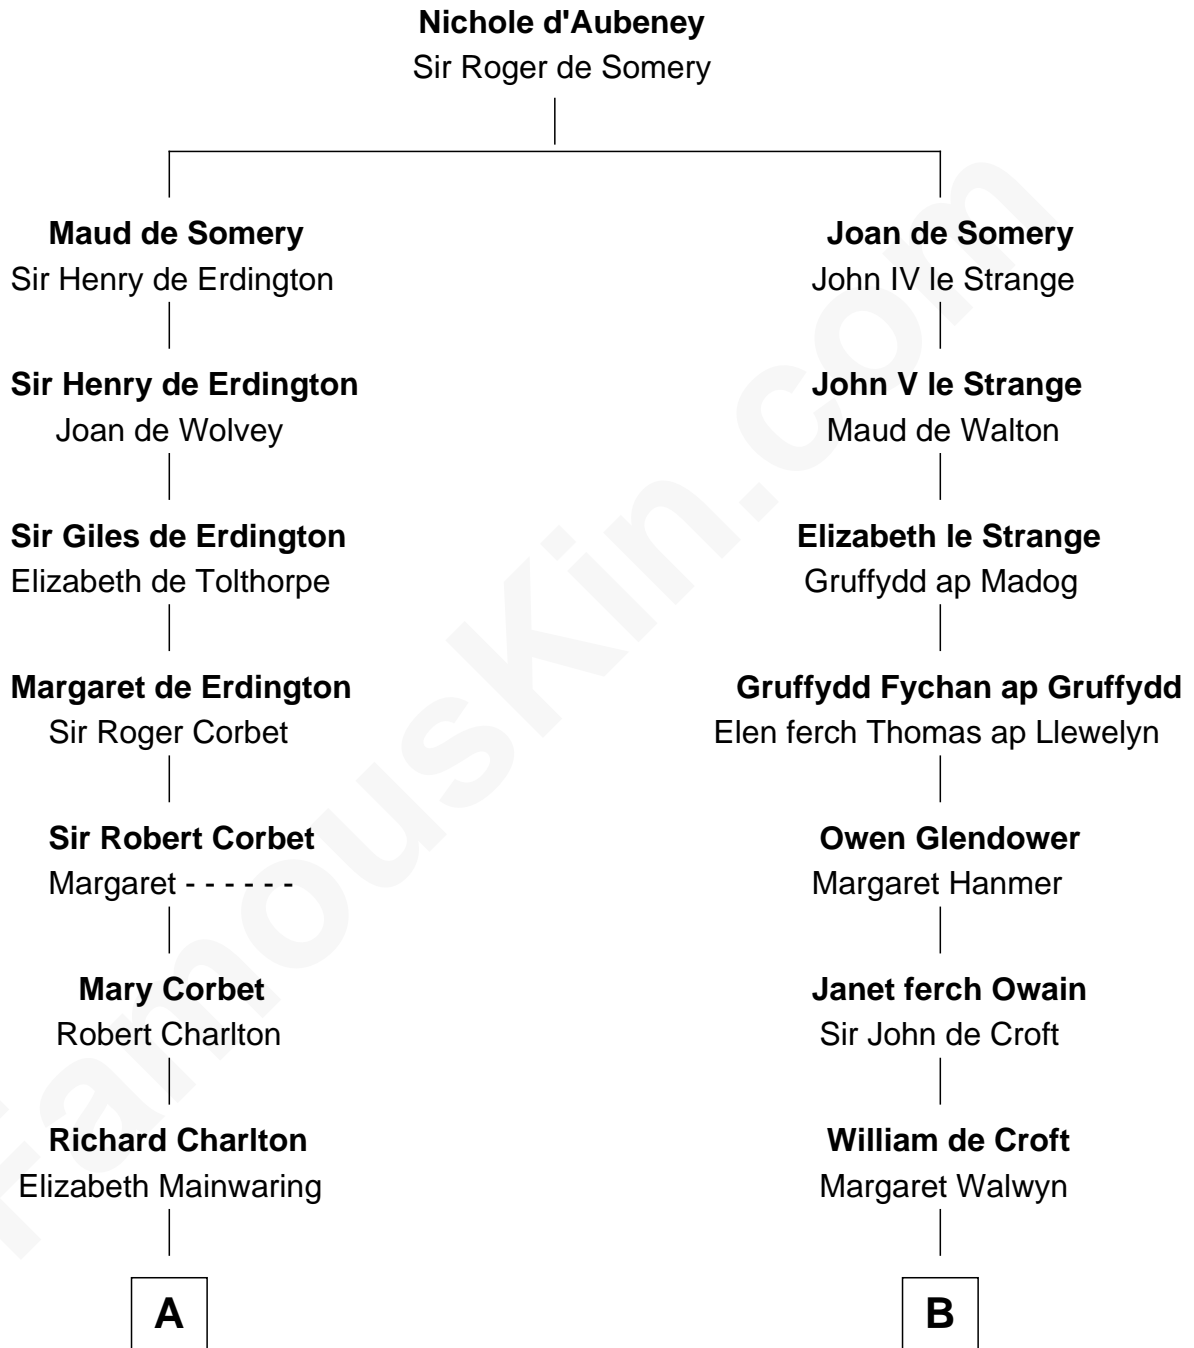

FamousKin.com

Relationship Chart of

John Kerry

68th U.S. Secretary of State

19th cousin 2 times removed of

Lytton Strachey

Author and Co-Founder of Bloomsbury Group

C

Robert Means Mason

Sarah Ellen Francis

Elizabeth Mason

Robert Charles Winthrop

Margaret Tyndal Winthrop

James Grant Forbes

Rosemary Isabel Forbes

Richard John Kerry