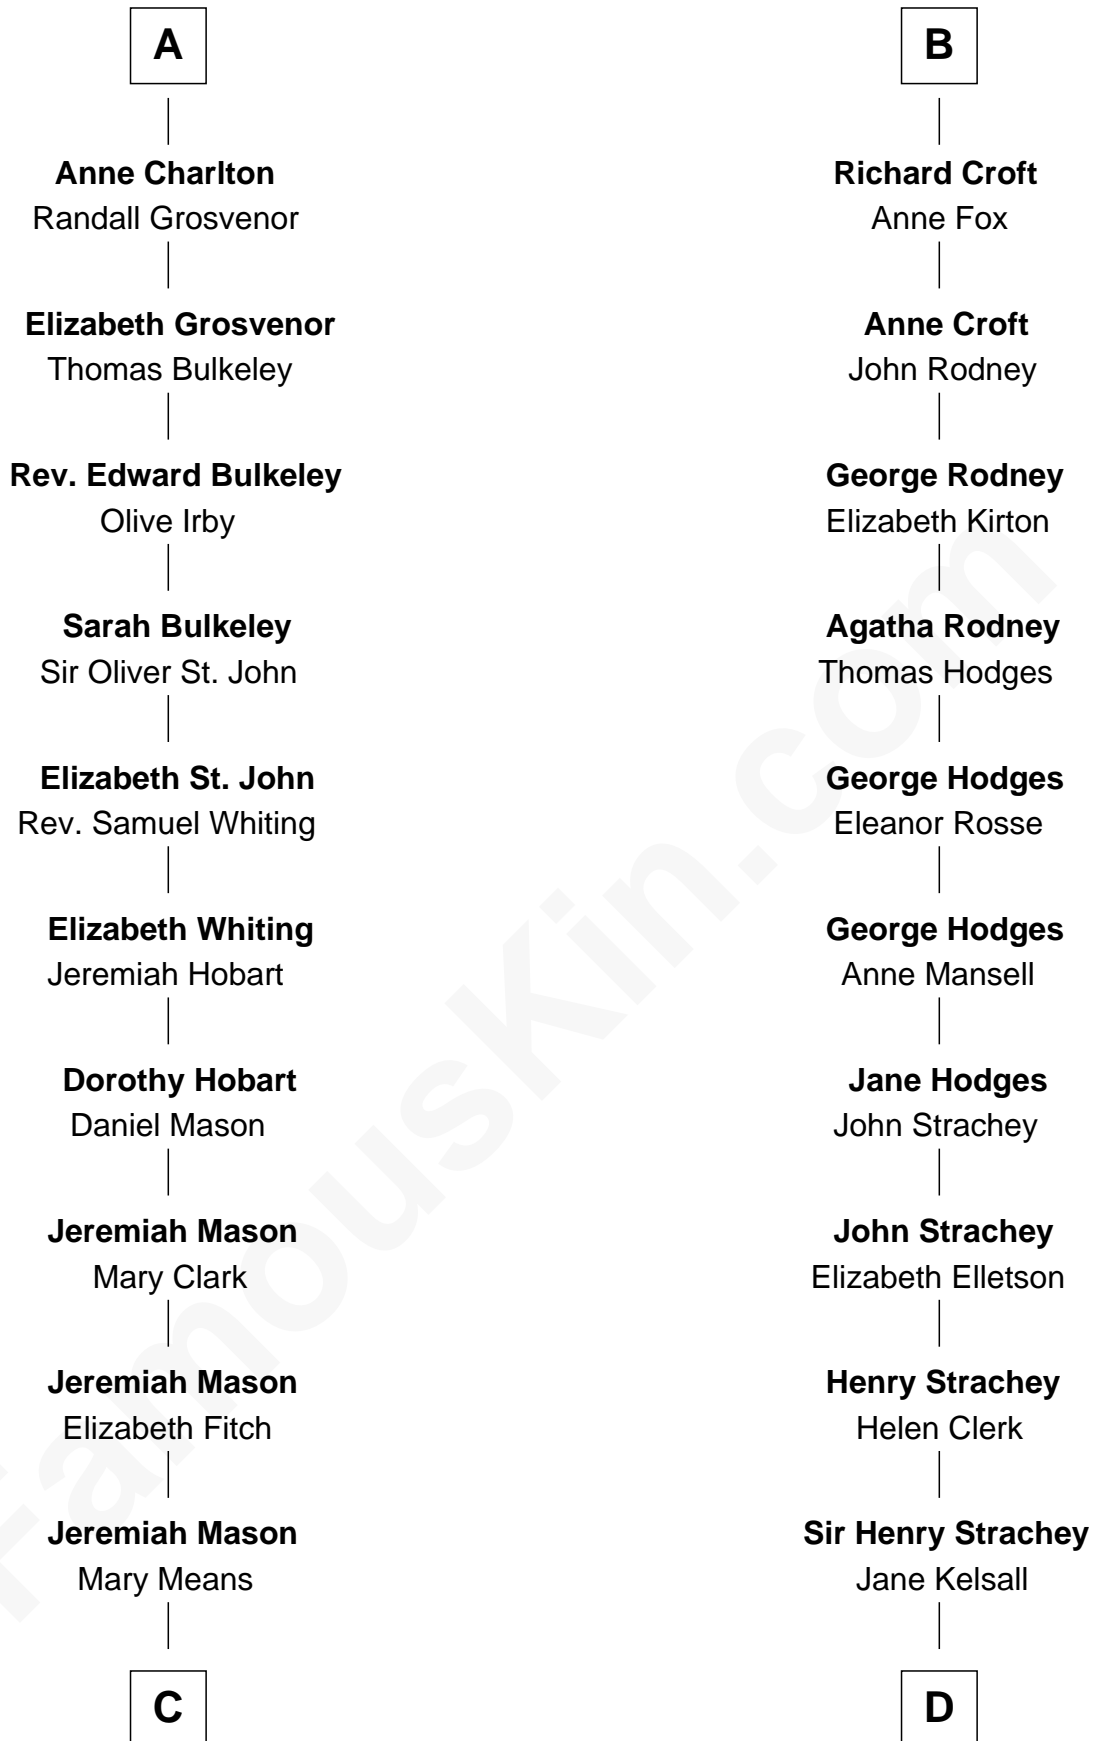

FamousKin.com

Relationship Chart of

John Kerry

68th U.S. Secretary of State

19th cousin 2 times removed of

Lytton Strachey

Author and Co-Founder of Bloomsbury Group

C

Robert Means Mason

Sarah Ellen Francis

Elizabeth Mason

Robert Charles Winthrop

Margaret Tyndal Winthrop

James Grant Forbes

Rosemary Isabel Forbes

Richard John Kerry