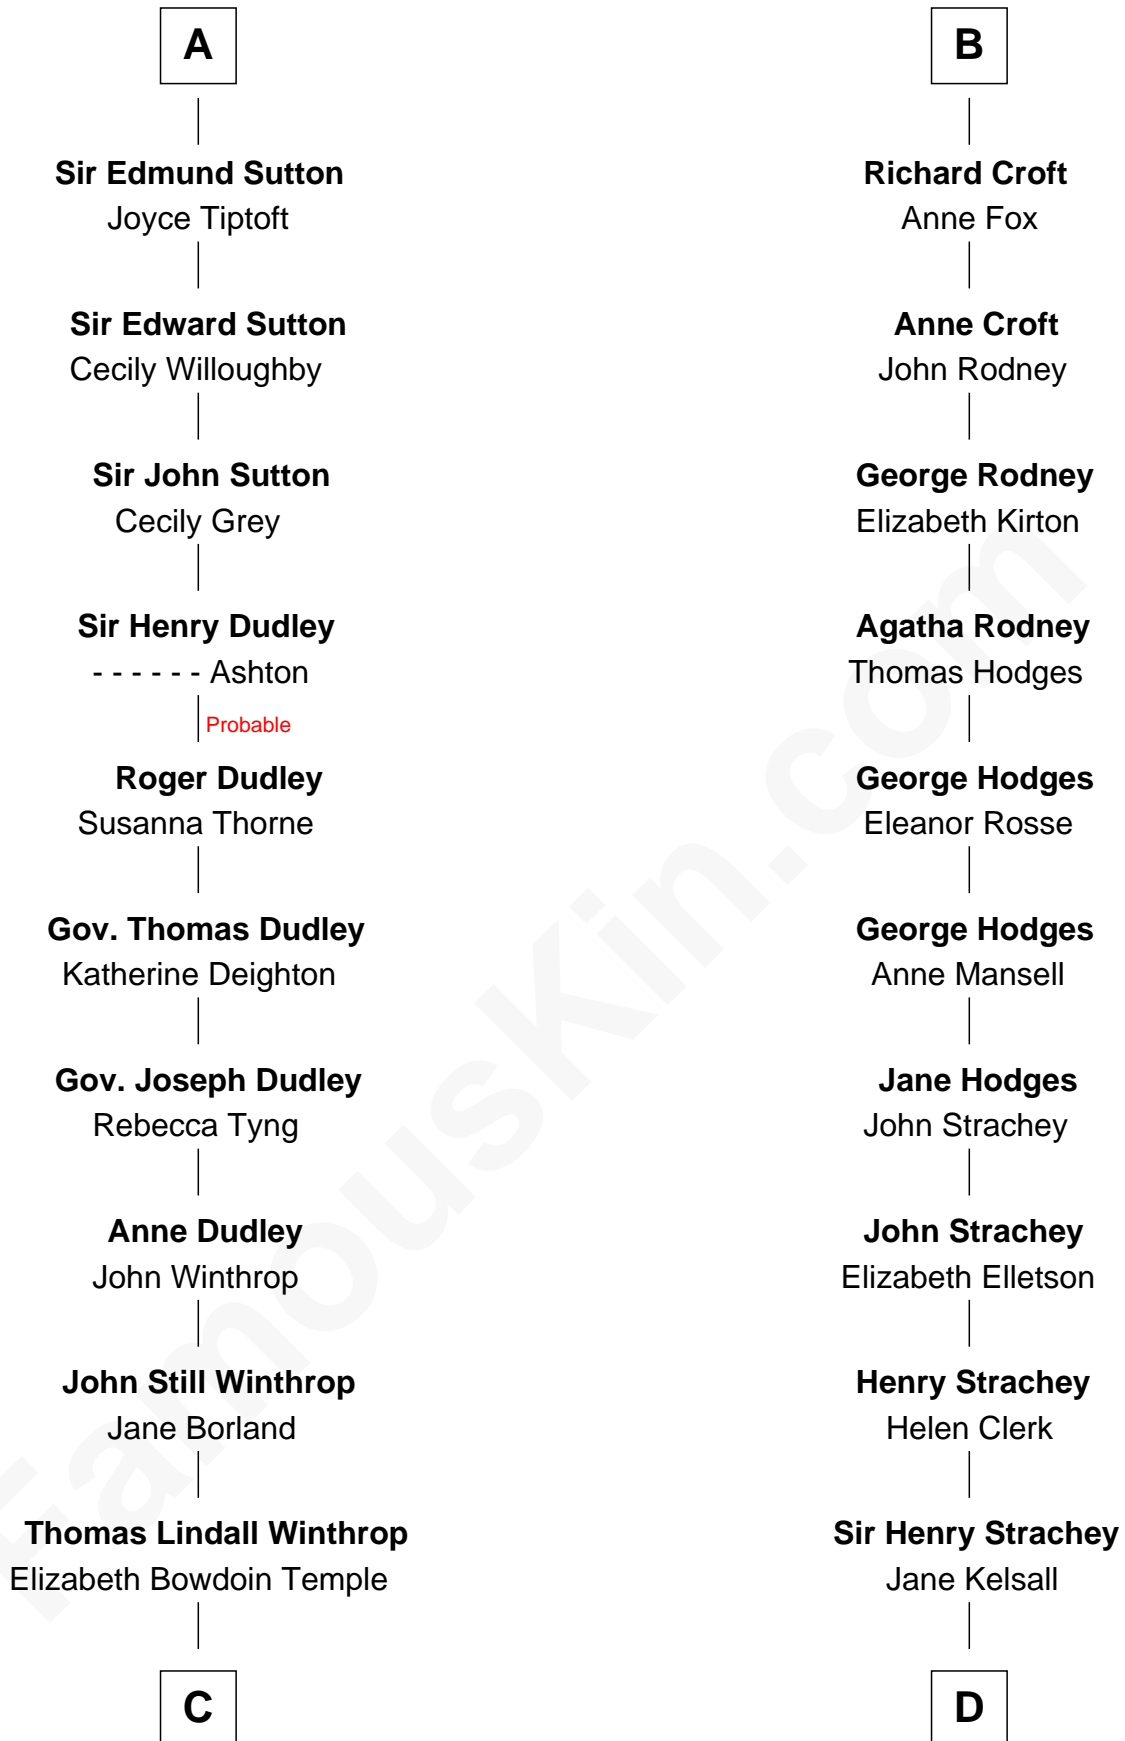

FamousKin.com Relationship Chart of

John Kerry

68th U.S. Secretary of State

19th cousin 2 times removed of

Lytton Strachey

Author and Co-Founder of Bloomsbury Group

Sir Roger de Somery

with wife
Amabil de Chaucombe

with wife
Nichole d'Aubenev

Roger de Somery
Agnes - - - - -

Joan de Somery
John IV le Strange

Margaret de Somery
Sir John de Sutton

John V le Strange
Maud de Walton

Sir John de Sutton
Isabel de Cherleton

Elizabeth le Strange
Gruffydd ap Madog

Sir John de Sutton
Joan de Clinton

Gruffydd Fychan ap Gruffydd
Elen ferch Thomas ap Llewelyn

Sir John Sutton
Alice le Despenser

Owen Glendower
Margaret Hanmer

Sir John Sutton
Constance Blount

Janet ferch Owain
Sir John de Croft

Sir John Sutton
Elizabeth Berkeley

William de Croft
Margaret Walwyn

A

B

C

Robert Charles Winthrop
Elizabeth Cabot Blanchard

Robert Charles Winthrop
Elizabeth Mason

Margaret Tyndal Winthrop
James Grant Forbes