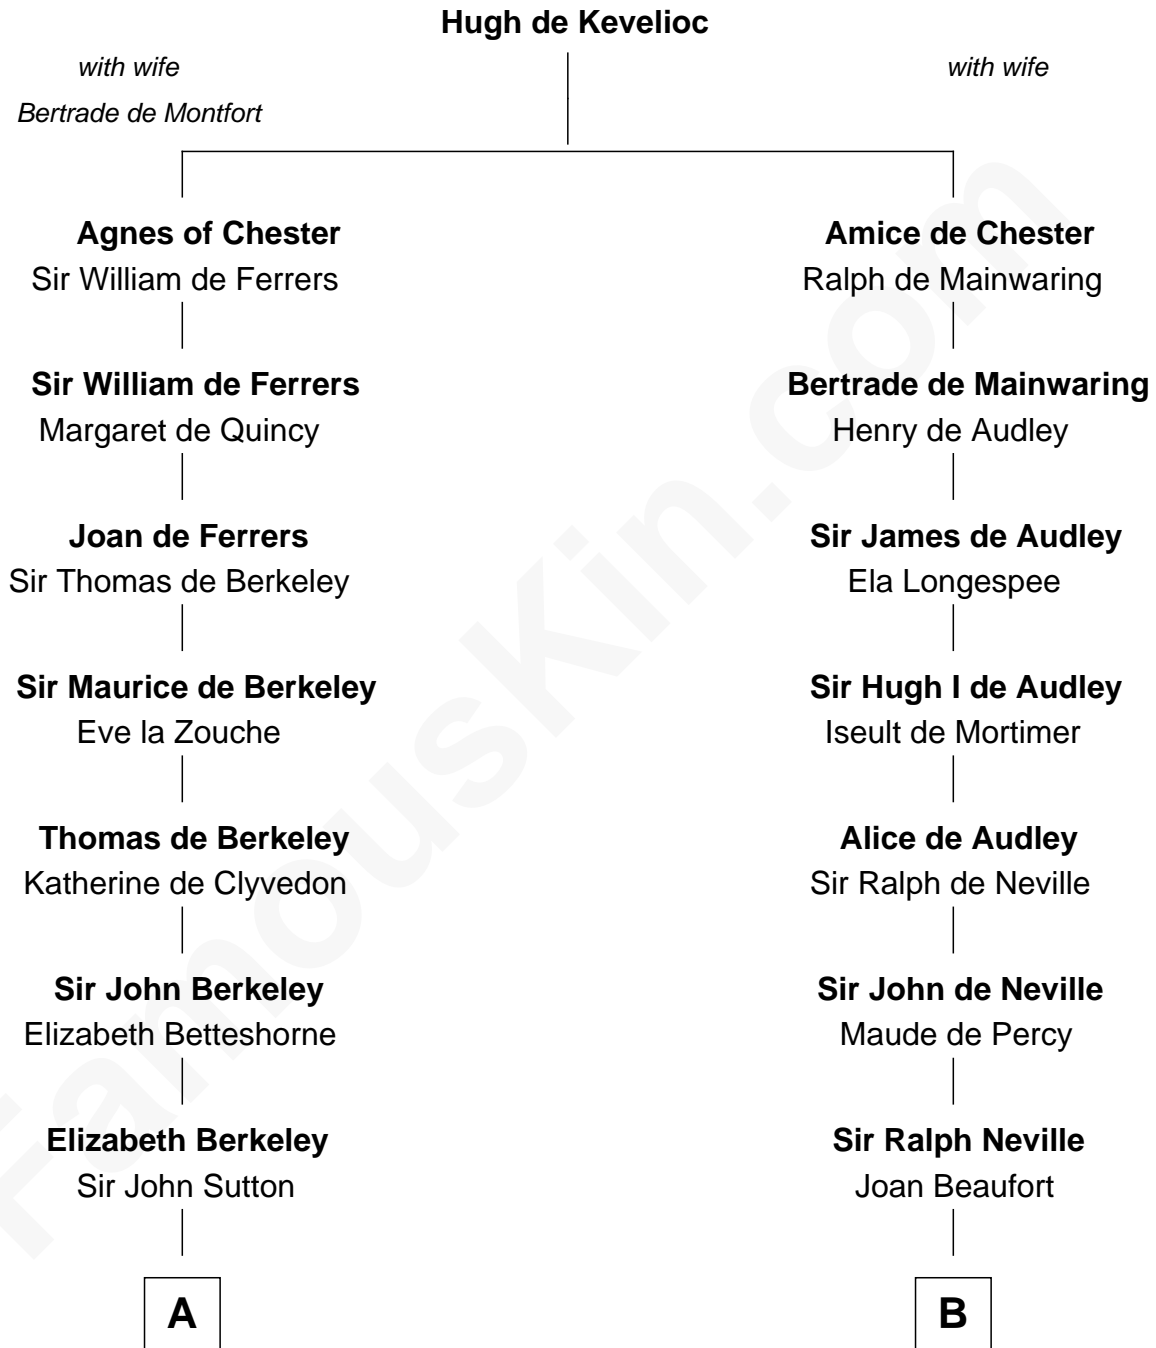

# FamousKin.com Relationship Chart of

**John Kerry**

*68th U.S. Secretary of State*

20th cousin 1 time removed of

**Lytton Strachey**

*Author and Co-Founder of Bloomsbury Group*

**C**

**Robert Charles Winthrop**  
Elizabeth Cabot Blanchard

**Robert Charles Winthrop**  
Elizabeth Mason

**Margaret Tyndal Winthrop**  
James Grant Forbes

**Rosemary Isabel Forbes**  
Richard John Kerry

**John Kerry**  
*68th U.S. Secretary of State*

**D**

**Jane Kelsall**  
Sir Henry Strachey