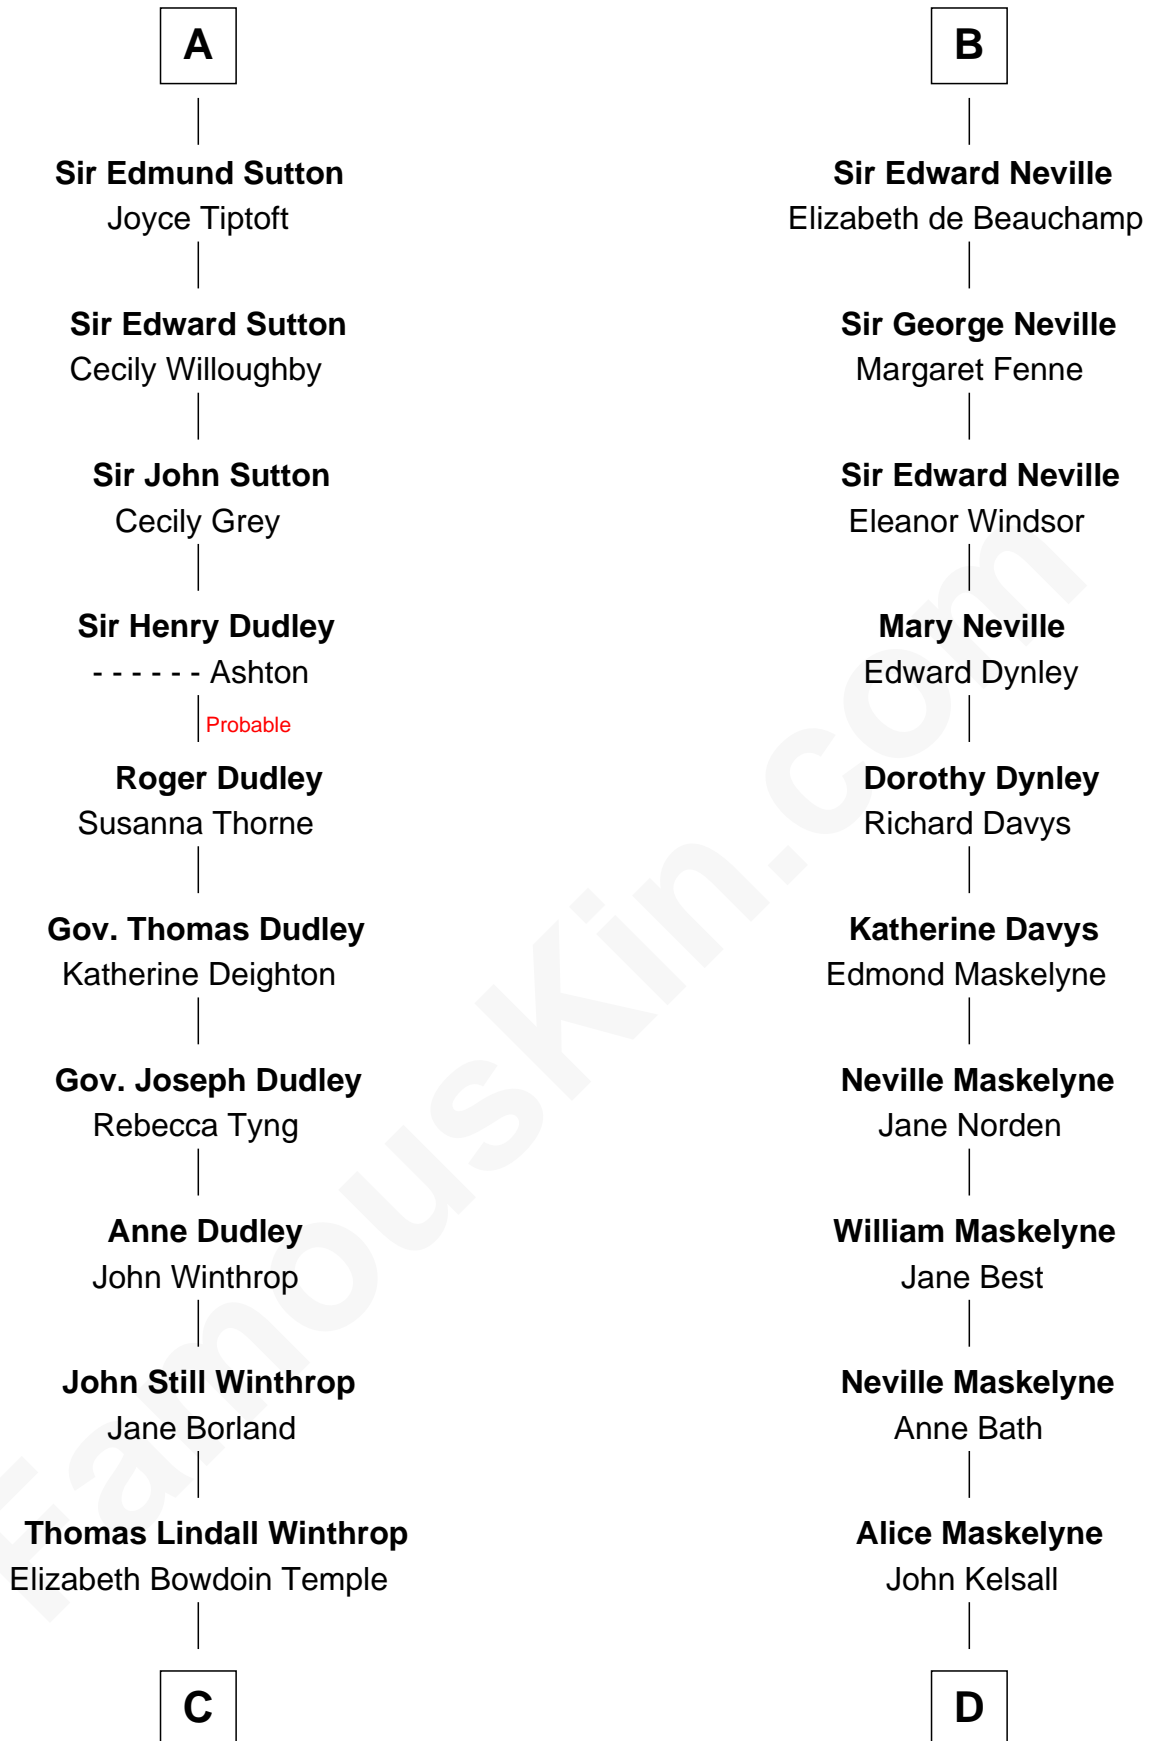

# FamousKin.com Relationship Chart of

**John Kerry**

*68th U.S. Secretary of State*

20th cousin 1 time removed of

**Lytton Strachey**

*Author and Co-Founder of Bloomsbury Group*

**C**

**Robert Charles Winthrop**  
Elizabeth Cabot Blanchard

**Robert Charles Winthrop**  
Elizabeth Mason

**Margaret Tyndal Winthrop**  
James Grant Forbes

**Rosemary Isabel Forbes**  
Richard John Kerry

**John Kerry**  
*68th U.S. Secretary of State*

**D**

**Jane Kelsall**  
Sir Henry Strachey