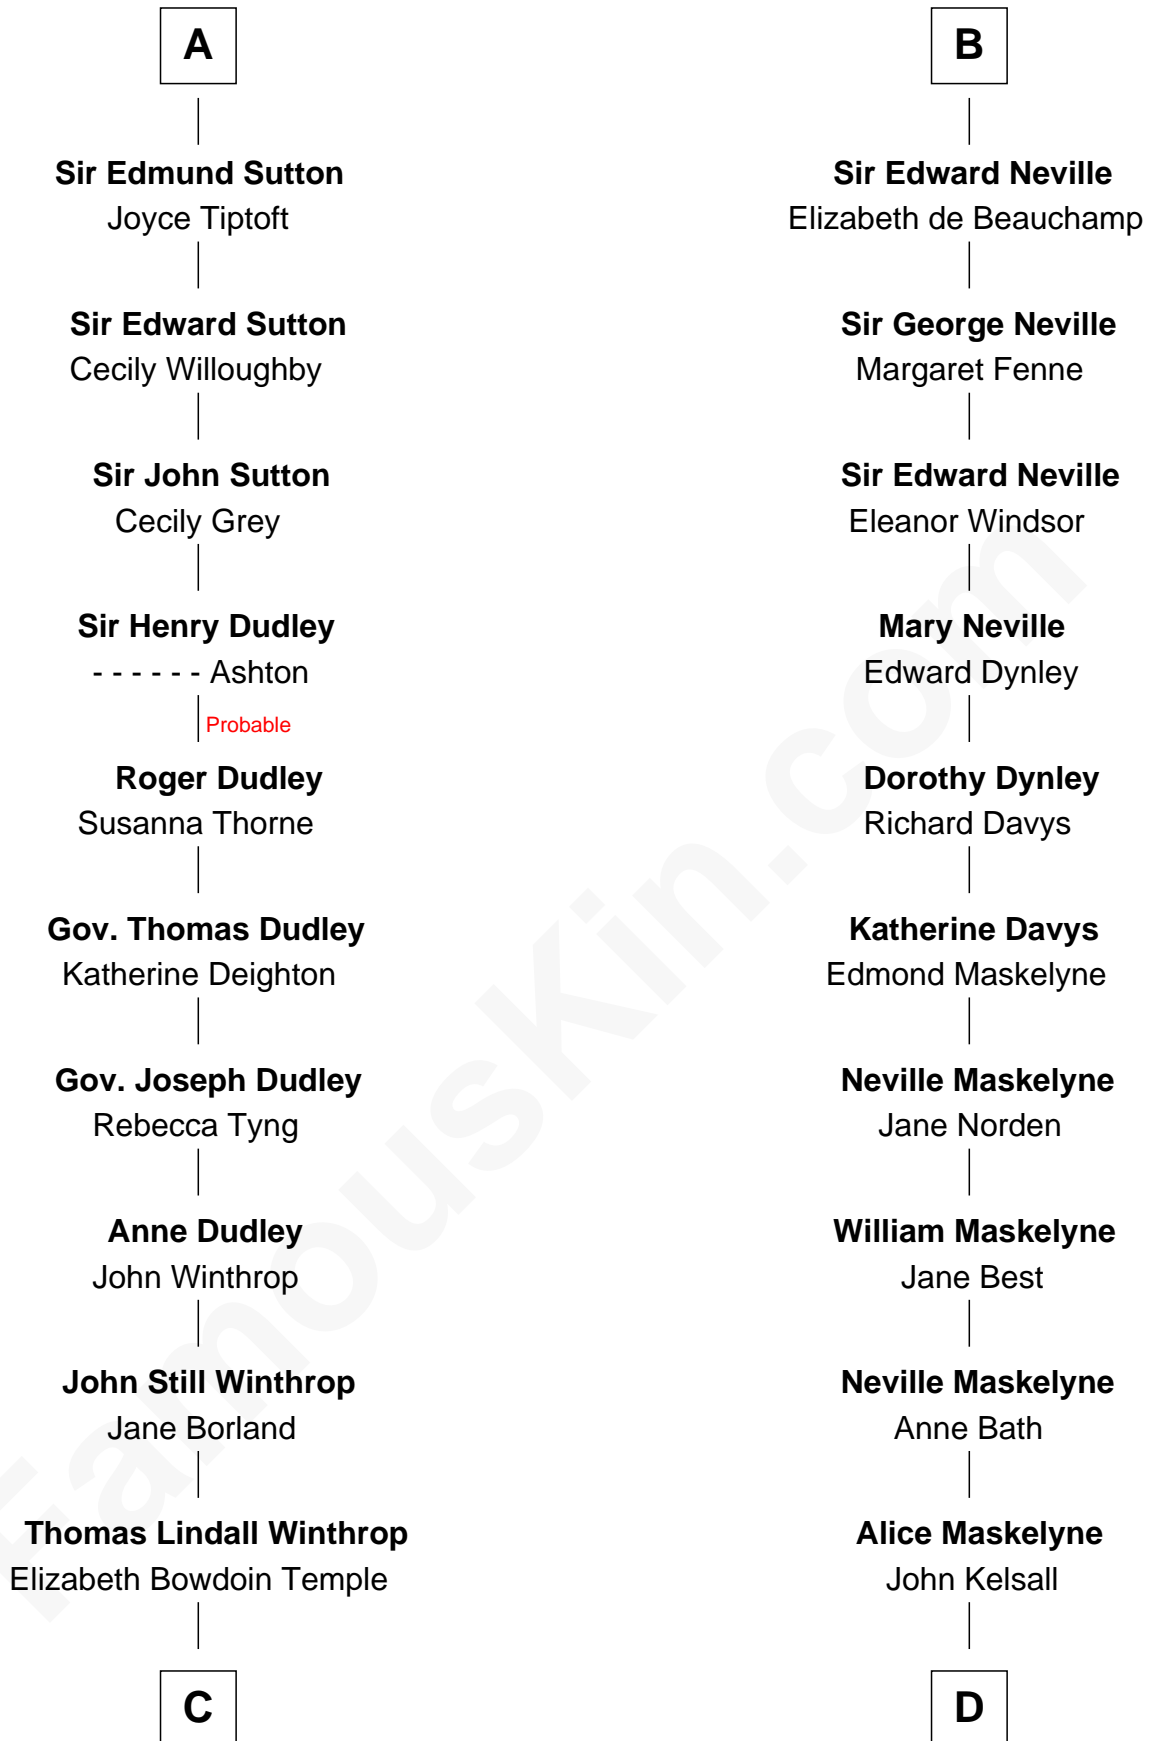

FamousKin.com

Relationship Chart of

John Kerry

68th U.S. Secretary of State

20th cousin 1 time removed of

Lytton Strachey

Author and Co-Founder of Bloomsbury Group

Alan of Galloway

Helen de l'Isle

C

Robert Charles Winthrop
Elizabeth Cabot Blanchard

Robert Charles Winthrop
Elizabeth Mason

Margaret Tyndal Winthrop
James Grant Forbes

Rosemary Isabel Forbes
Richard John Kerry

John Kerry
68th U.S. Secretary of State