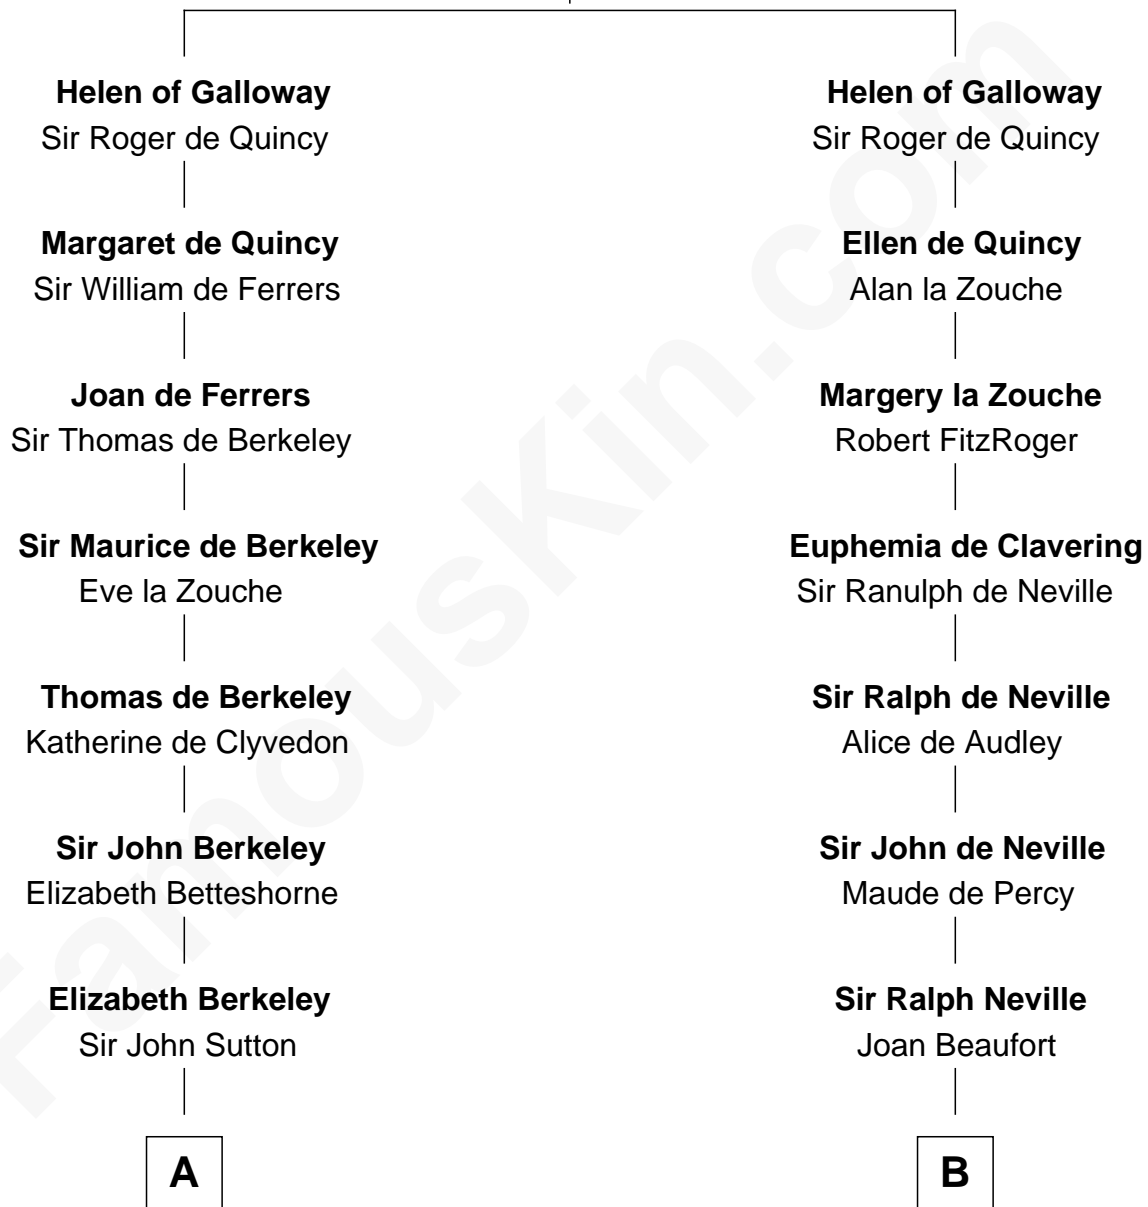

FamousKin.com

Relationship Chart of

John Kerry

68th U.S. Secretary of State

20th cousin 1 time removed of

Lytton Strachey

Author and Co-Founder of Bloomsbury Group

Alan of Galloway

Helen de l'Isle

C

Robert Charles Winthrop
Elizabeth Cabot Blanchard

Robert Charles Winthrop
Elizabeth Mason

Margaret Tyndal Winthrop
James Grant Forbes

Rosemary Isabel Forbes
Richard John Kerry

John Kerry
68th U.S. Secretary of State