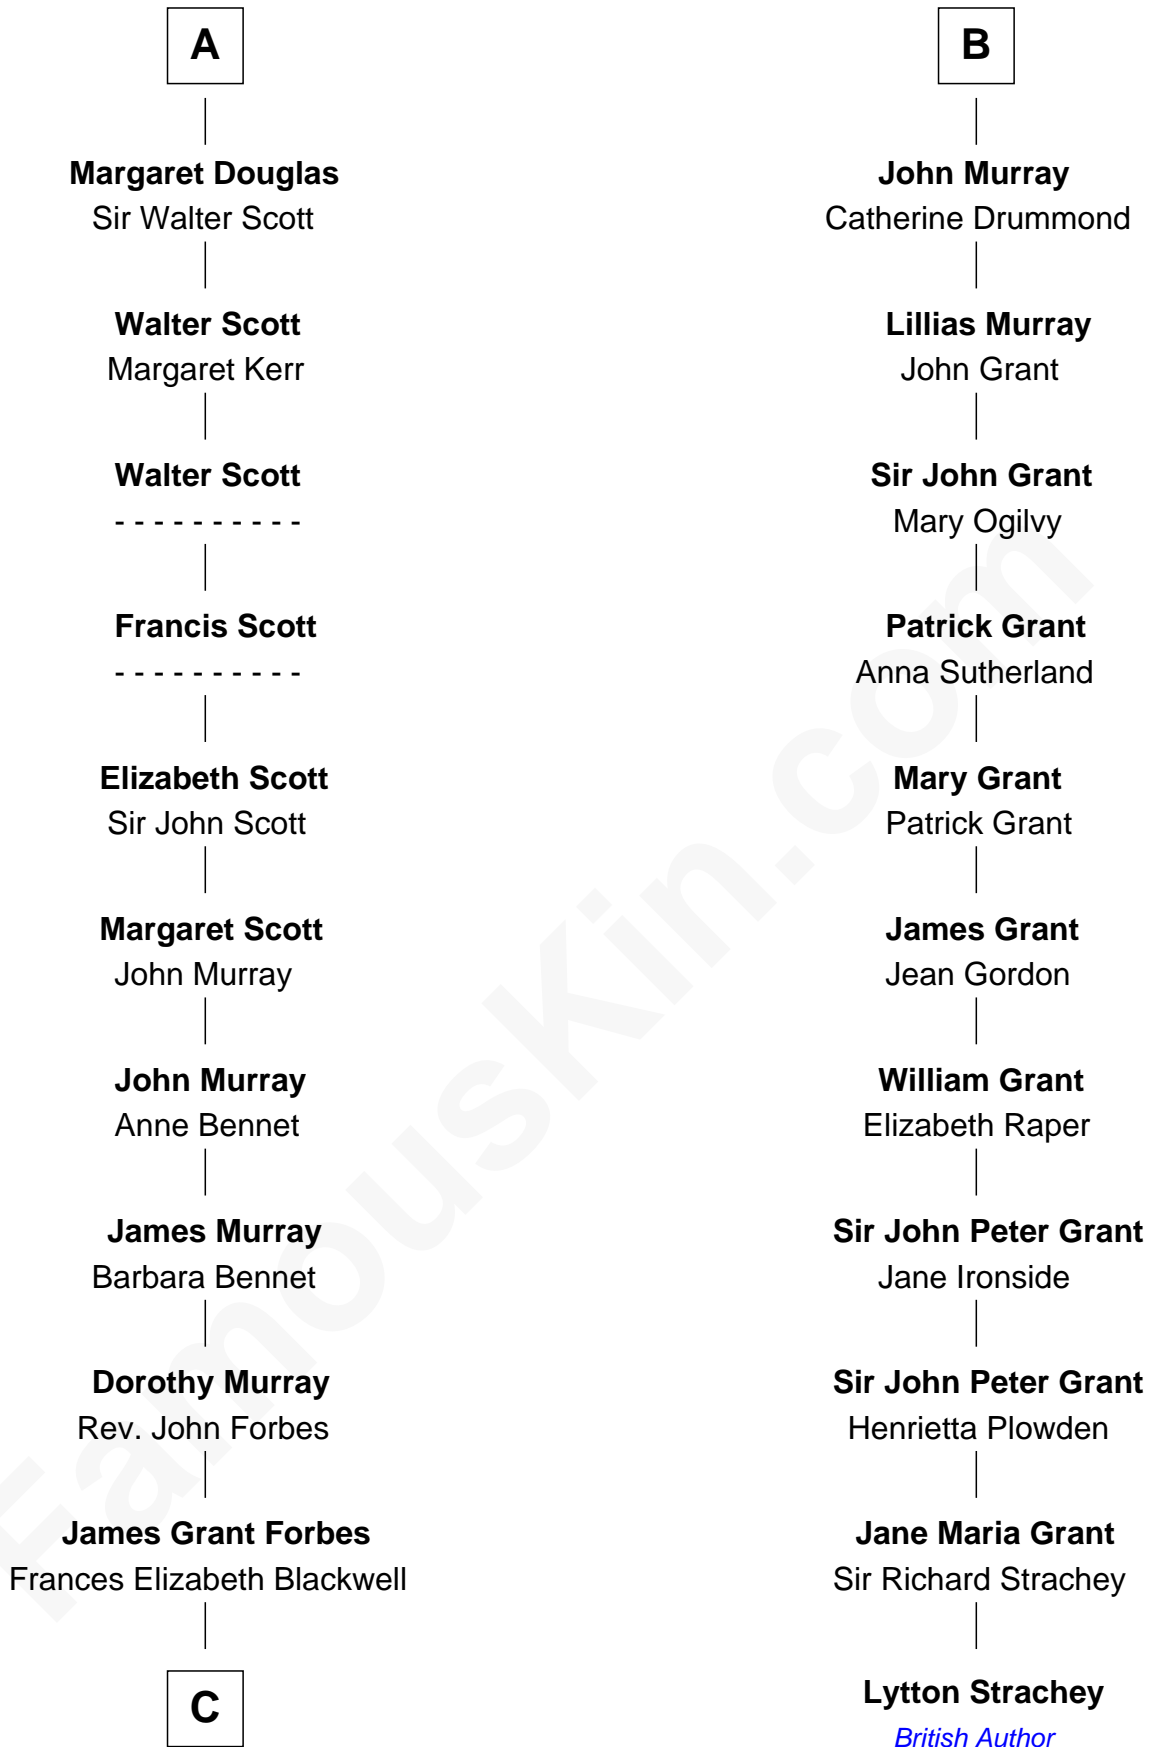

FamousKin.com

Relationship Chart of

John Kerry

68th U.S. Secretary of State

17th cousin 4 times removed of

Lytton Strachey

Author and Co-Founder of Bloomsbury Group

C

—
John Murray Forbes

Anna Howell

—
Francis Blackwell Forbes

Isabel Clarke

—
James Grant Forbes

Margaret Tyndal Winthrop

—
Rosemary Isabel Forbes

Richard John Kerry