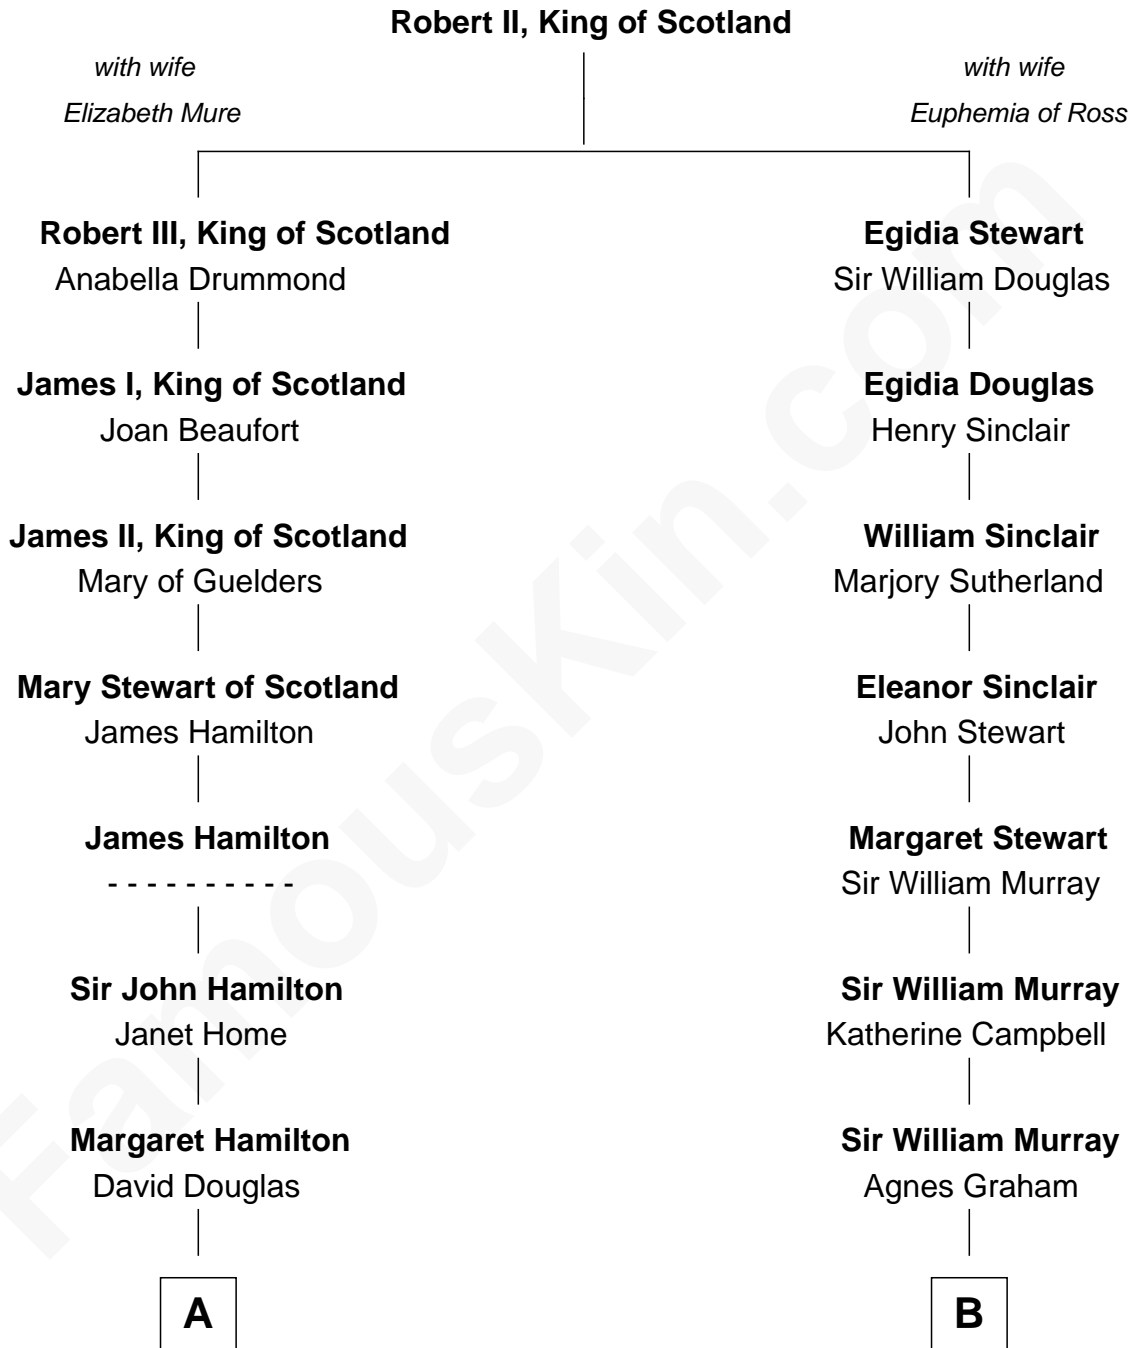

FamousKin.com

Relationship Chart of

John Kerry

68th U.S. Secretary of State

17th cousin 4 times removed of

Lytton Strachey

Author and Co-Founder of Bloomsbury Group

C

—
John Murray Forbes

Anna Howell

—
Francis Blackwell Forbes

Isabel Clarke

—
James Grant Forbes

Margaret Tyndal Winthrop

—
Rosemary Isabel Forbes

Richard John Kerry