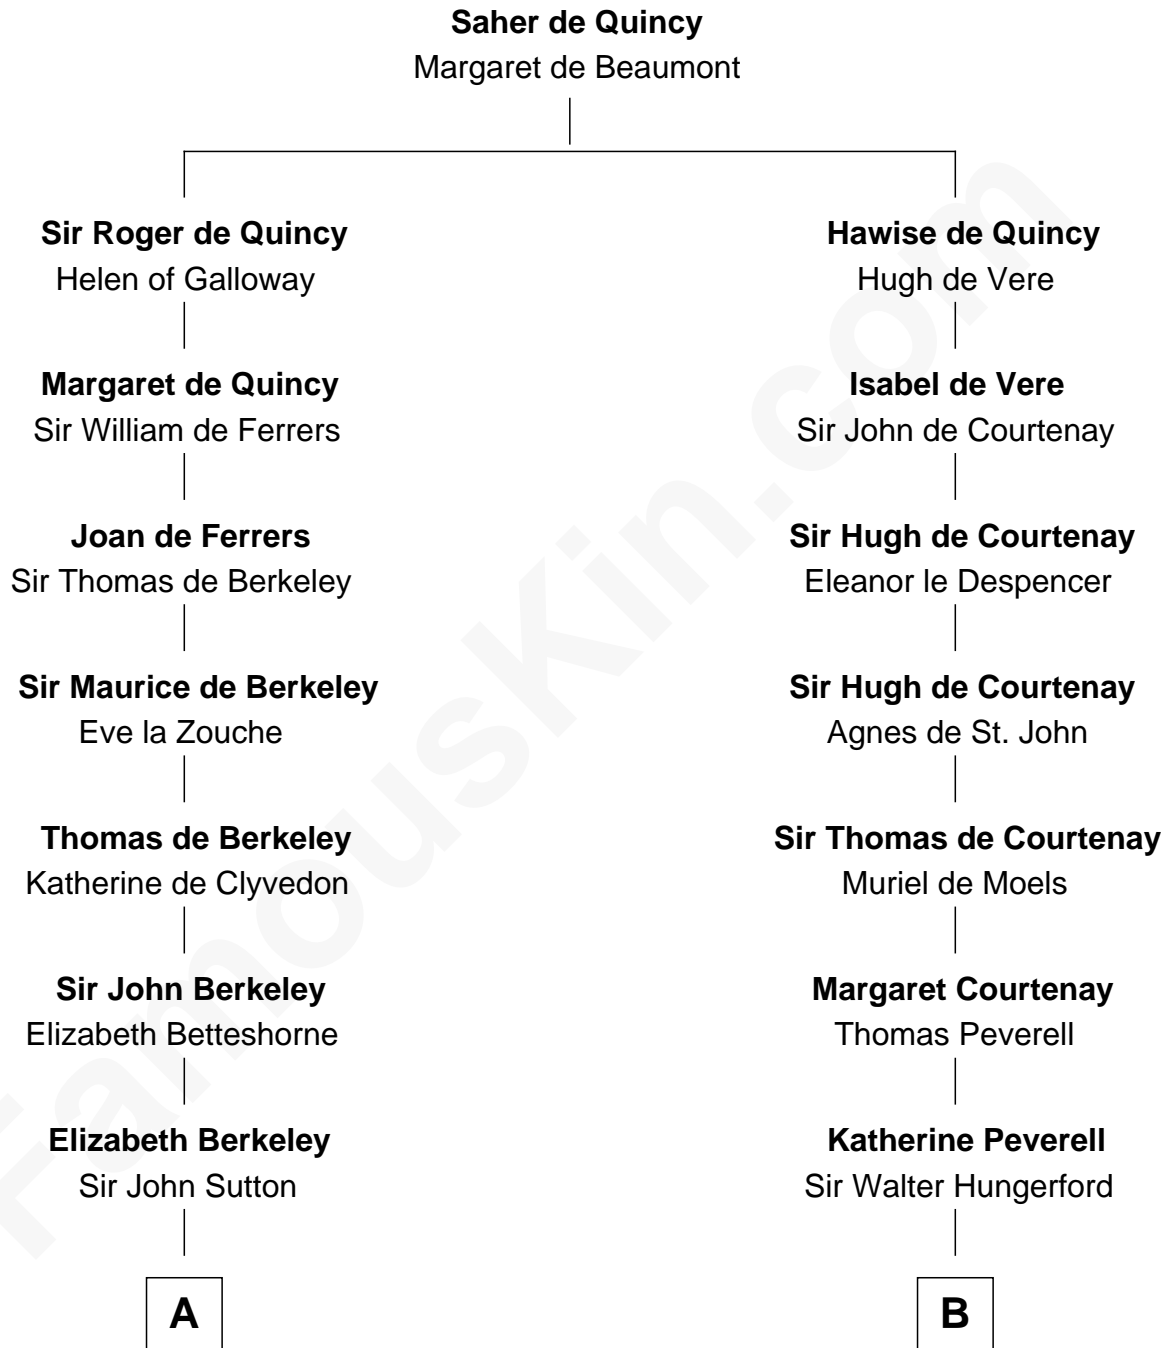

FamousKin.com

Relationship Chart of

John Kerry

68th U.S. Secretary of State

20th cousin 1 time removed of

Lytton Strachey

Author and Co-Founder of Bloomsbury Group

C

Robert Charles Winthrop
Elizabeth Cabot Blanchard

Robert Charles Winthrop
Elizabeth Mason

Margaret Tyndal Winthrop
James Grant Forbes

Rosemary Isabel Forbes
Richard John Kerry

John Kerry
68th U.S. Secretary of State