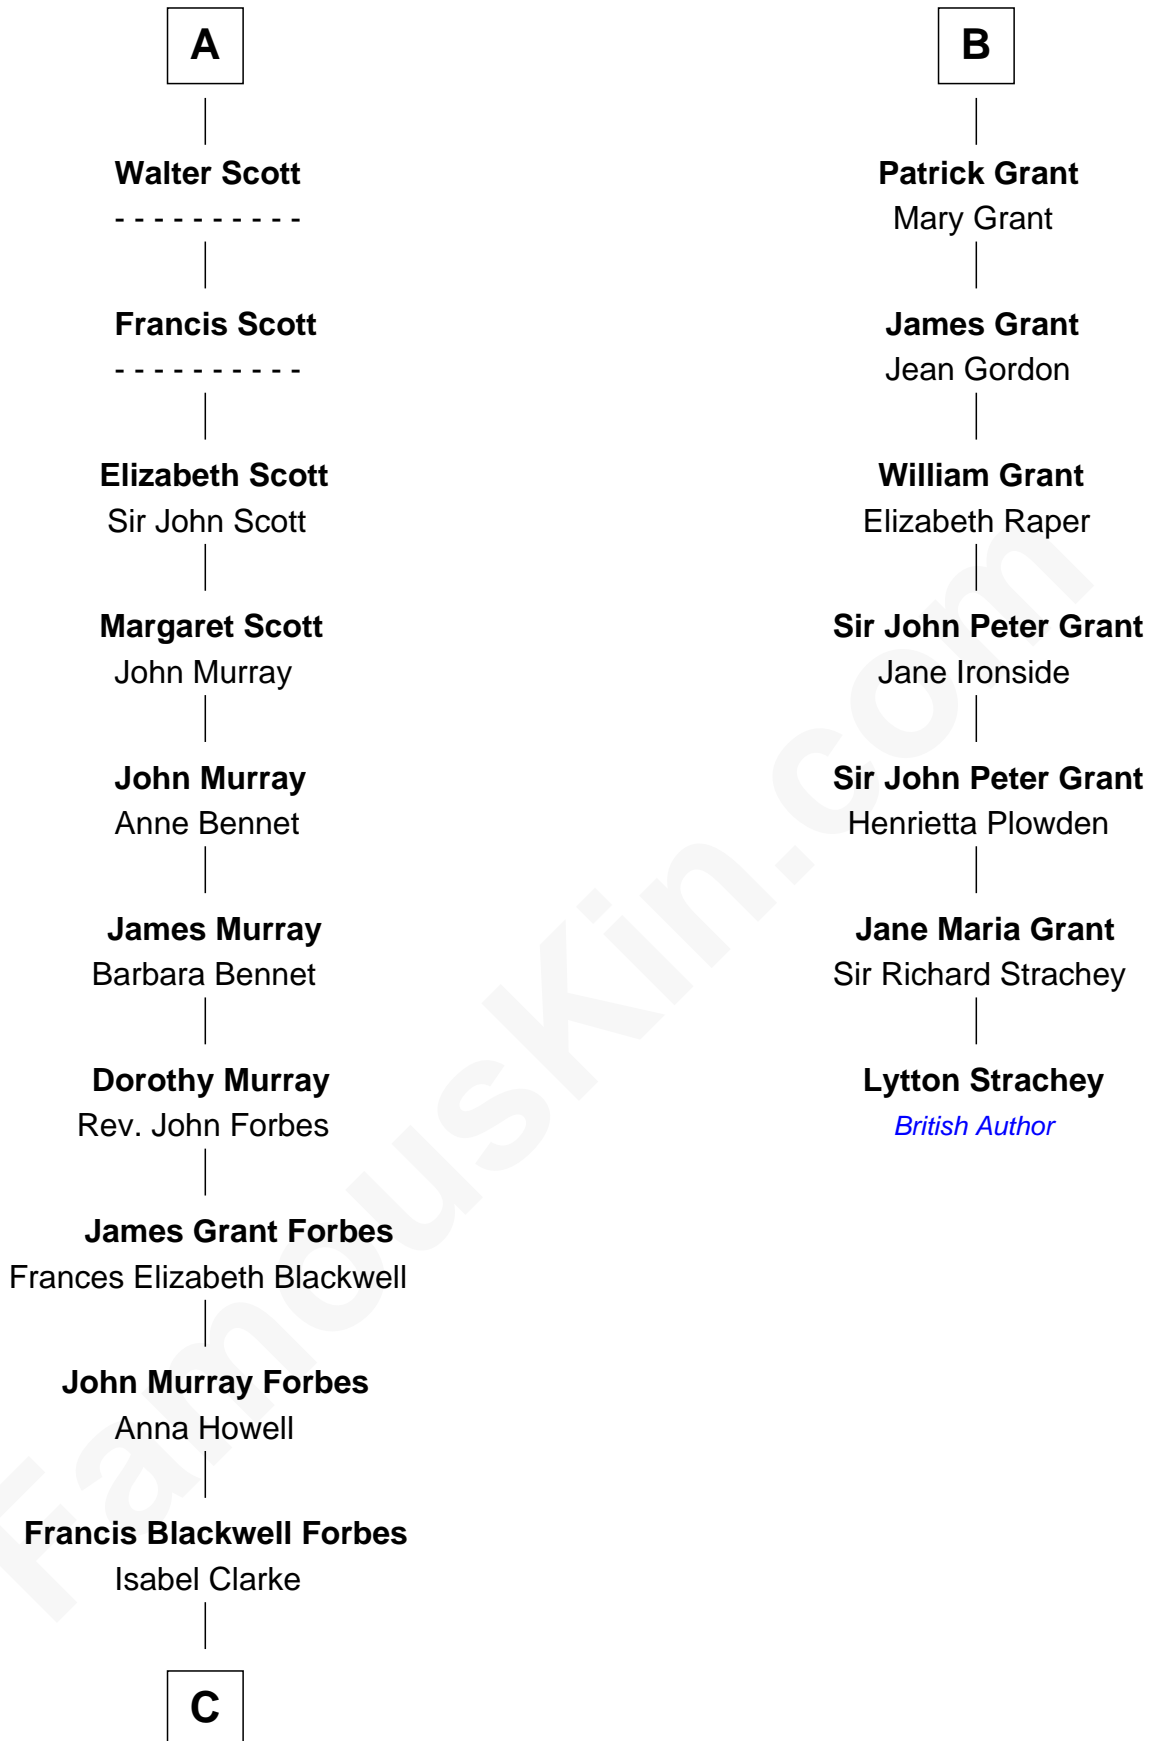

# FamousKin.com Relationship Chart of

**John Kerry**

*68th U.S. Secretary of State*

**13th cousin 6 times removed of**

**Lytton Strachey**

*Author and Co-Founder of Bloomsbury Group*

**C**

—  
**James Grant Forbes**  
Margaret Tyndal Winthrop

—  
**Rosemary Isabel Forbes**  
Richard John Kerry

—  
**John Kerry**  
*68th U.S. Secretary of State*

FamousKin.com