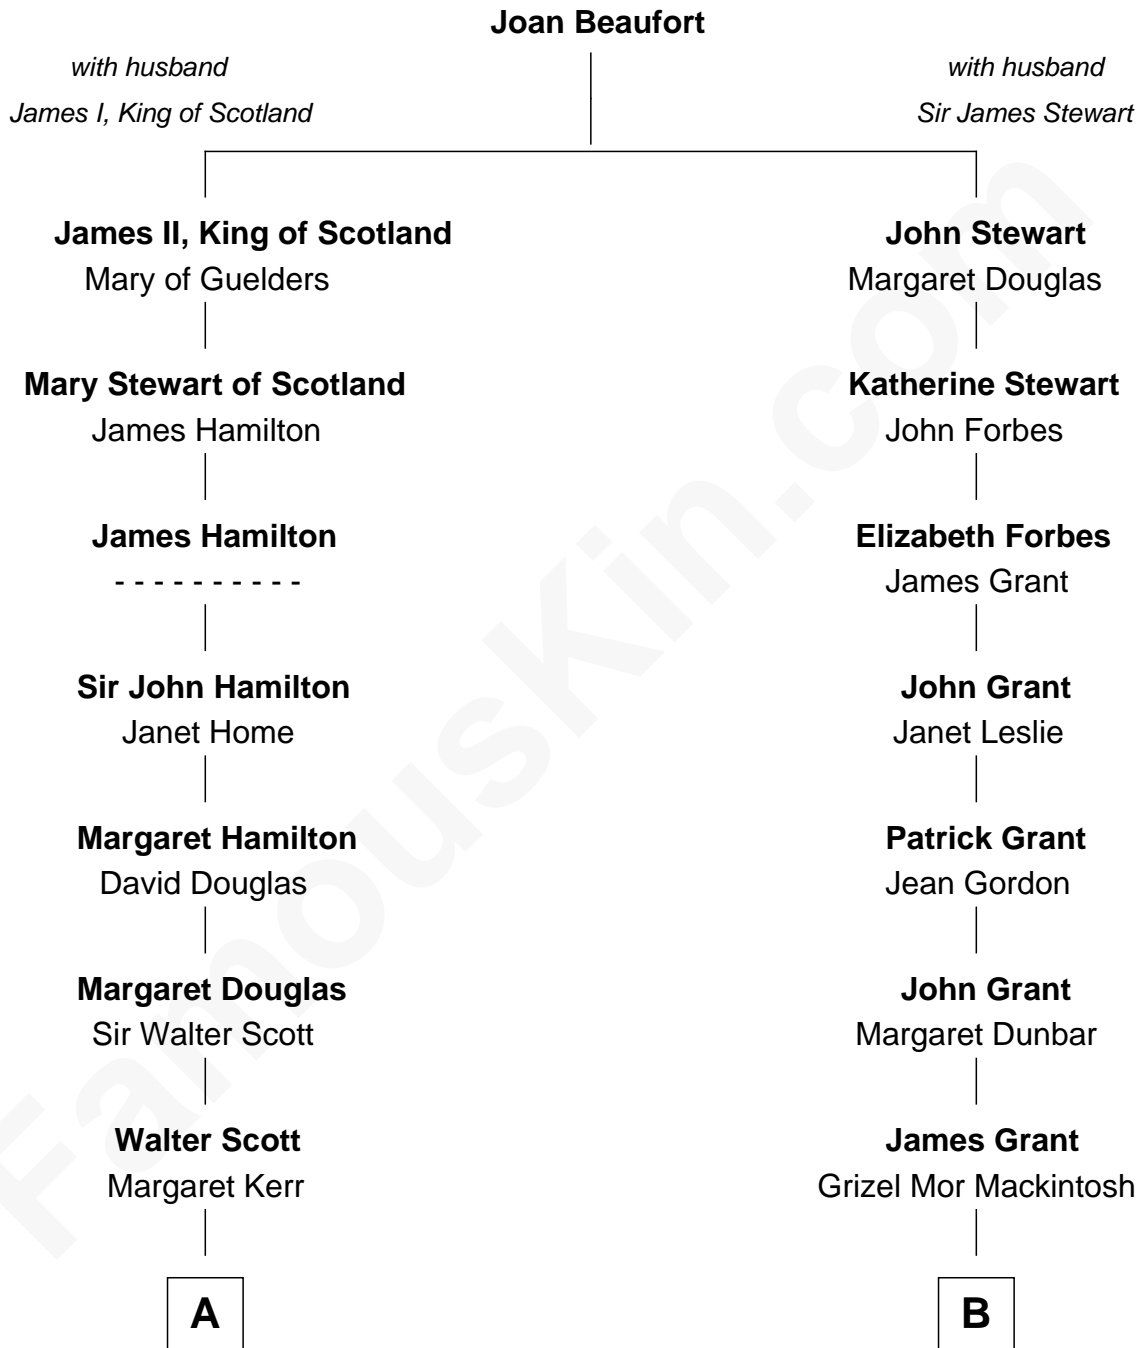

# FamousKin.com Relationship Chart of

**John Kerry**

*68th U.S. Secretary of State*

**13th cousin 6 times removed of**

**Lytton Strachey**

*Author and Co-Founder of Bloomsbury Group*

**C**

—  
**James Grant Forbes**  
Margaret Tyndal Winthrop

—  
**Rosemary Isabel Forbes**  
Richard John Kerry

—  
**John Kerry**  
*68th U.S. Secretary of State*

FamousKin.com