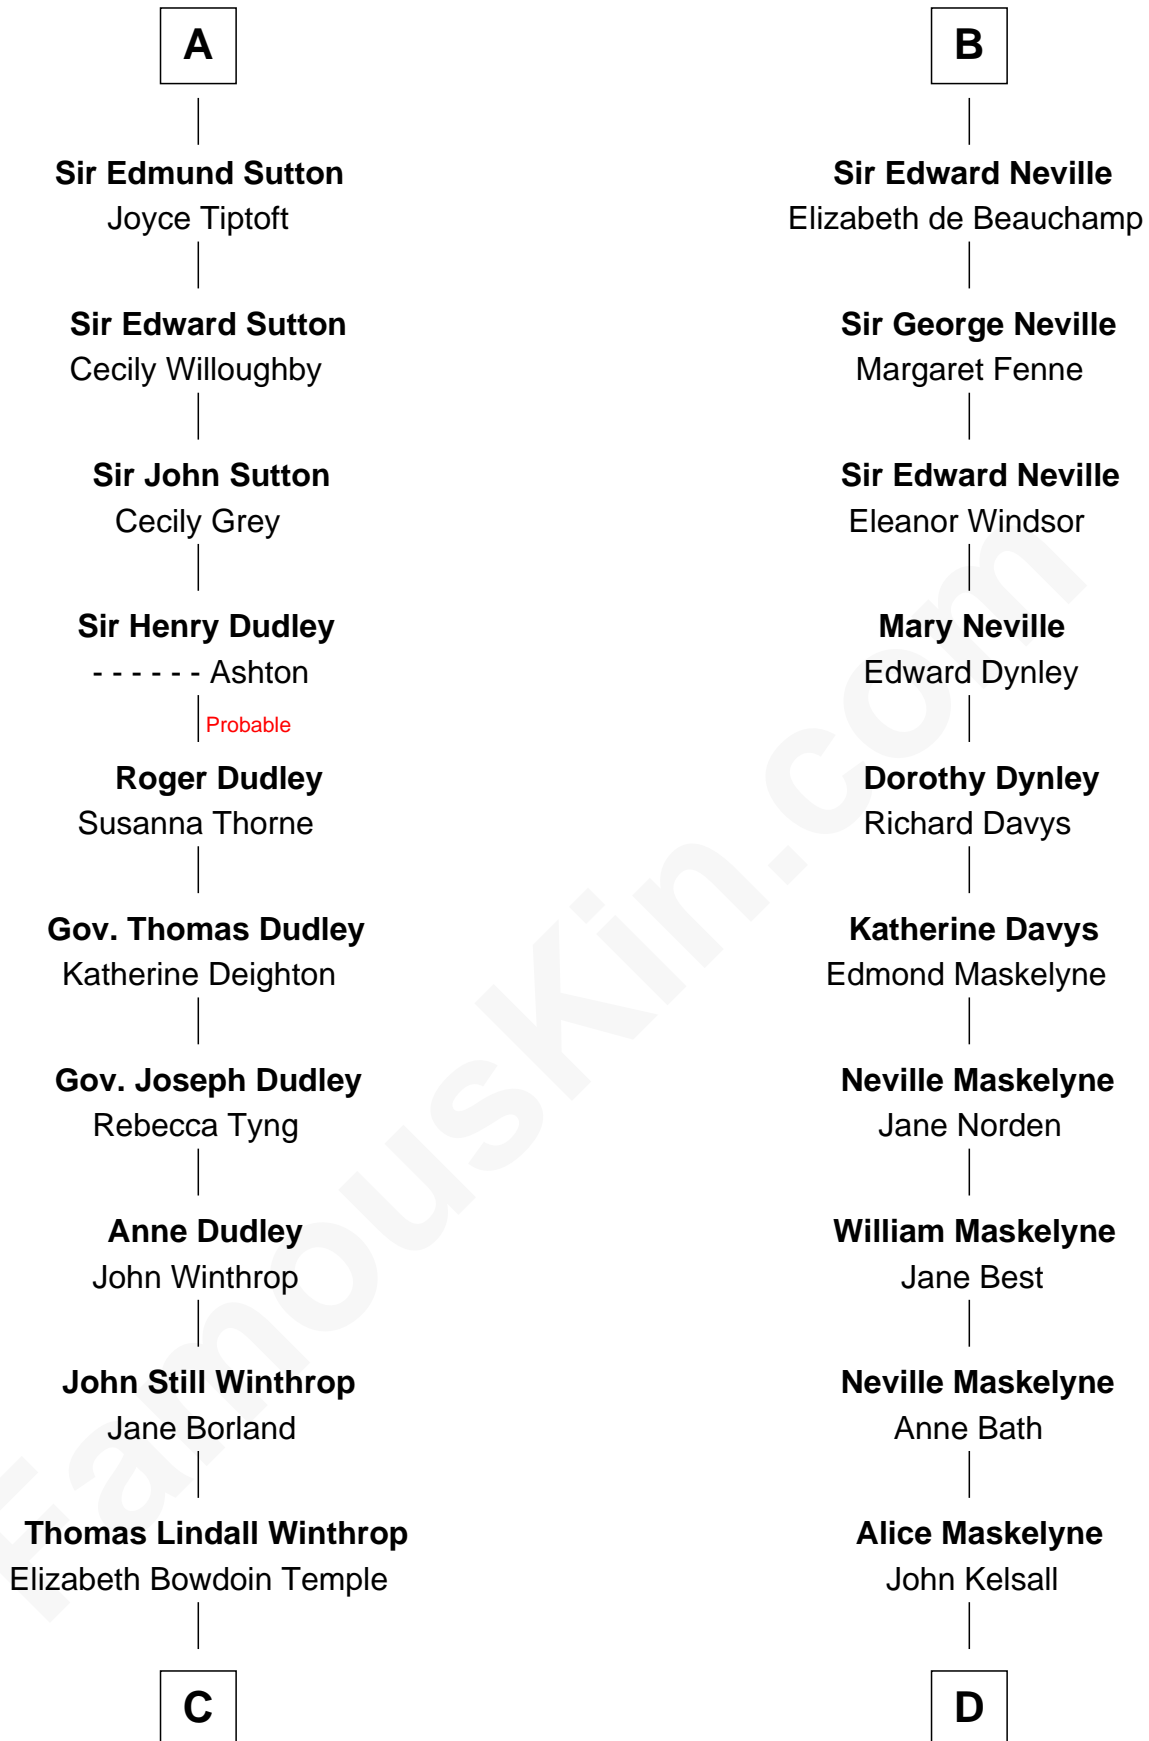

# FamousKin.com Relationship Chart of

**John Kerry**

*68th U.S. Secretary of State*

20th cousin 1 time removed of

**Lytton Strachey**

*Author and Co-Founder of Bloomsbury Group*

**Reginald de Braiose**

**C**

**Robert Charles Winthrop**  
Elizabeth Cabot Blanchard

**Robert Charles Winthrop**  
Elizabeth Mason

**Margaret Tyndal Winthrop**  
James Grant Forbes

**Rosemary Isabel Forbes**  
Richard John Kerry

**John Kerry**  
*68th U.S. Secretary of State*

**D**

**Jane Kelsall**  
Sir Henry Strachey

**Edward Strachey**  
Julia Woodburn Kirkpatrick

**Sir Richard Strachey**  
Jane Maria Grant

**Lytton Strachey**  
*British Author*

FamousKin.com