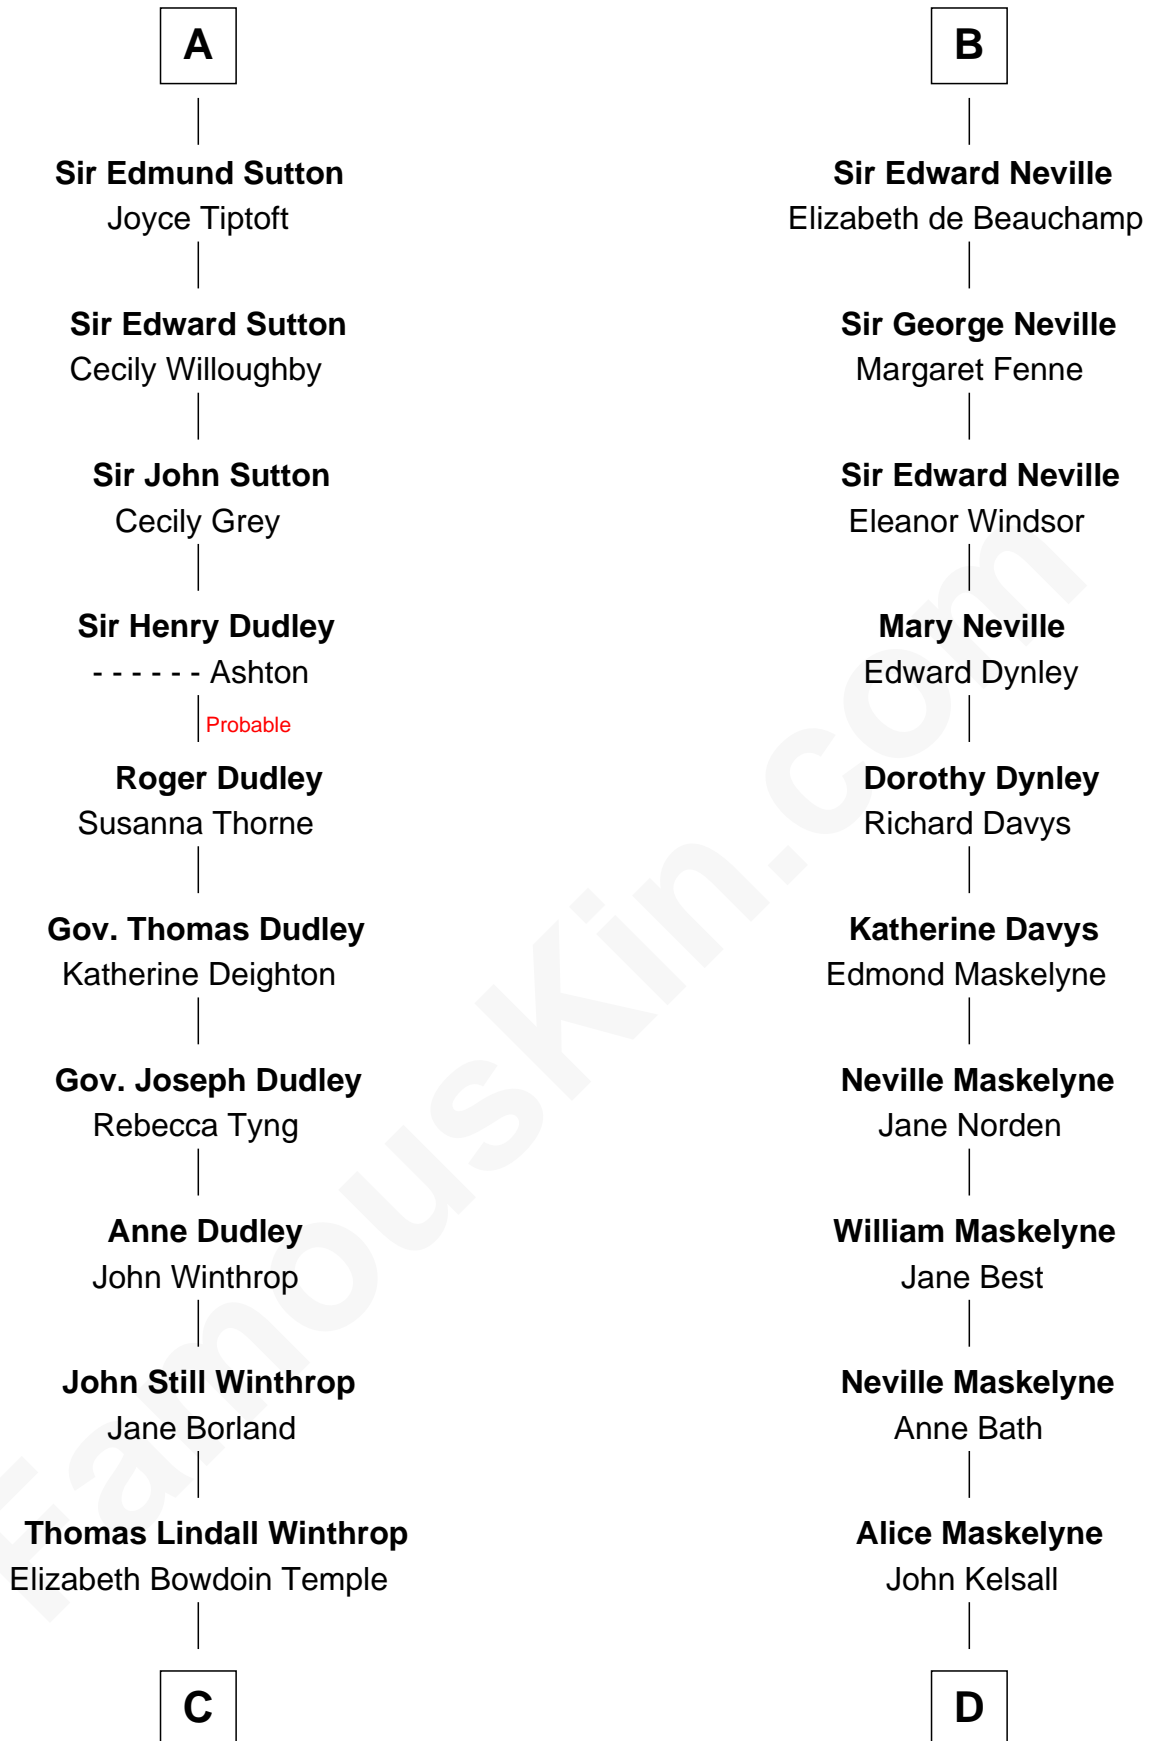

FamousKin.com Relationship Chart of

John Kerry

68th U.S. Secretary of State

20th cousin 1 time removed of

Lytton Strachey

Author and Co-Founder of Bloomsbury Group

Sir William Marshal

Isabel de Clare

C

Robert Charles Winthrop
Elizabeth Cabot Blanchard

Robert Charles Winthrop
Elizabeth Mason

Margaret Tyndal Winthrop
James Grant Forbes

Rosemary Isabel Forbes
Richard John Kerry

John Kerry
68th U.S. Secretary of State