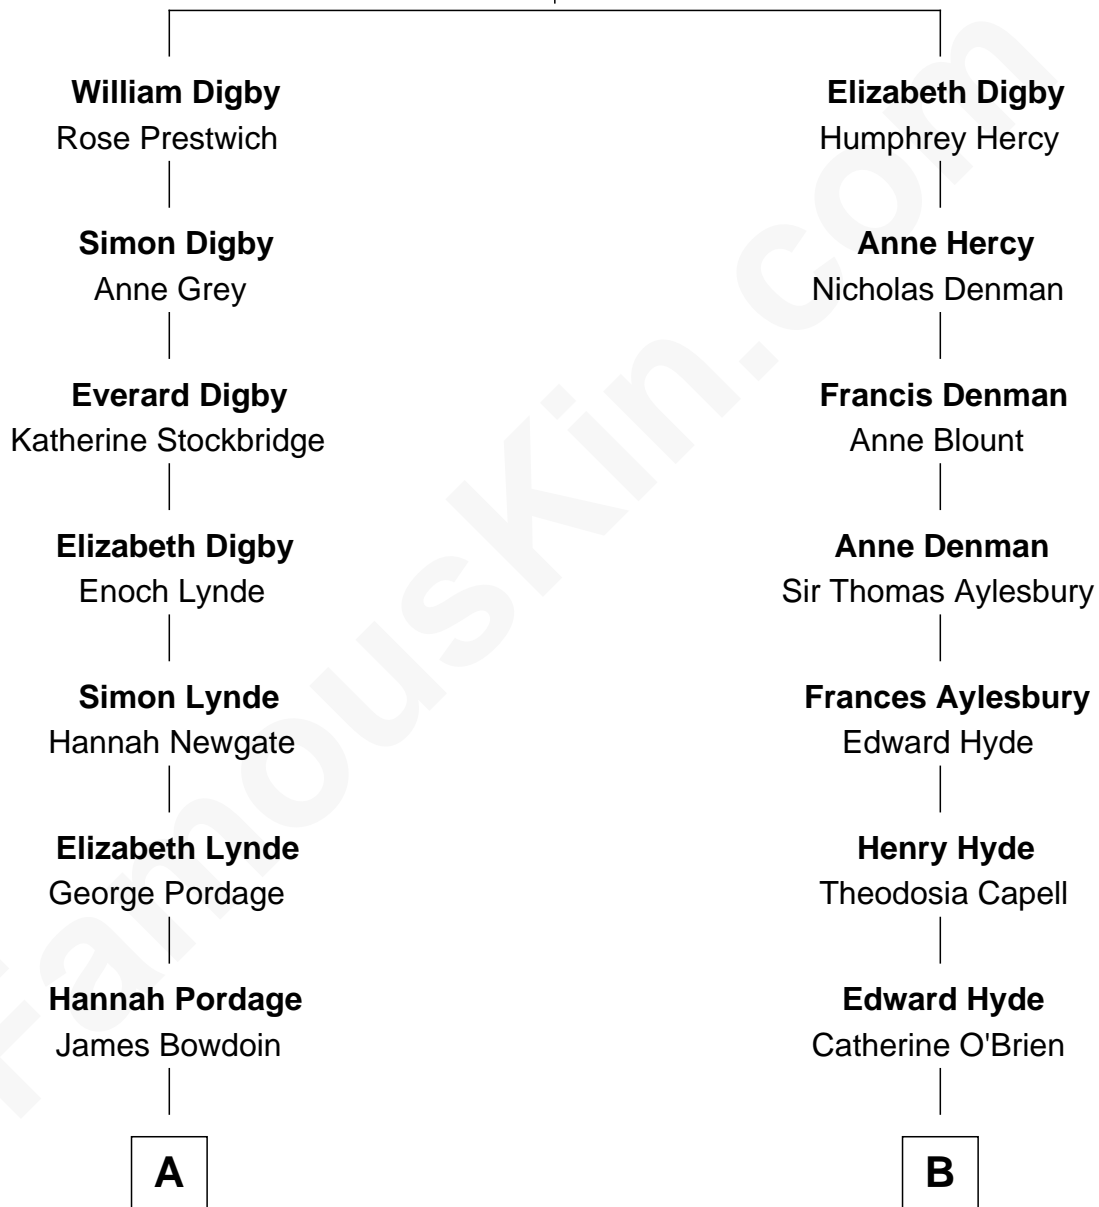

FamousKin.com Relationship Chart of

John Kerry

68th U.S. Secretary of State

14th cousin 3 times removed of

Sarah Ferguson

Duchess of York

Sir John Digby
Catherine Griffin

Sarah Ferguson photo by [Norbert Aepli](#) ([CC BY 3.0](#))