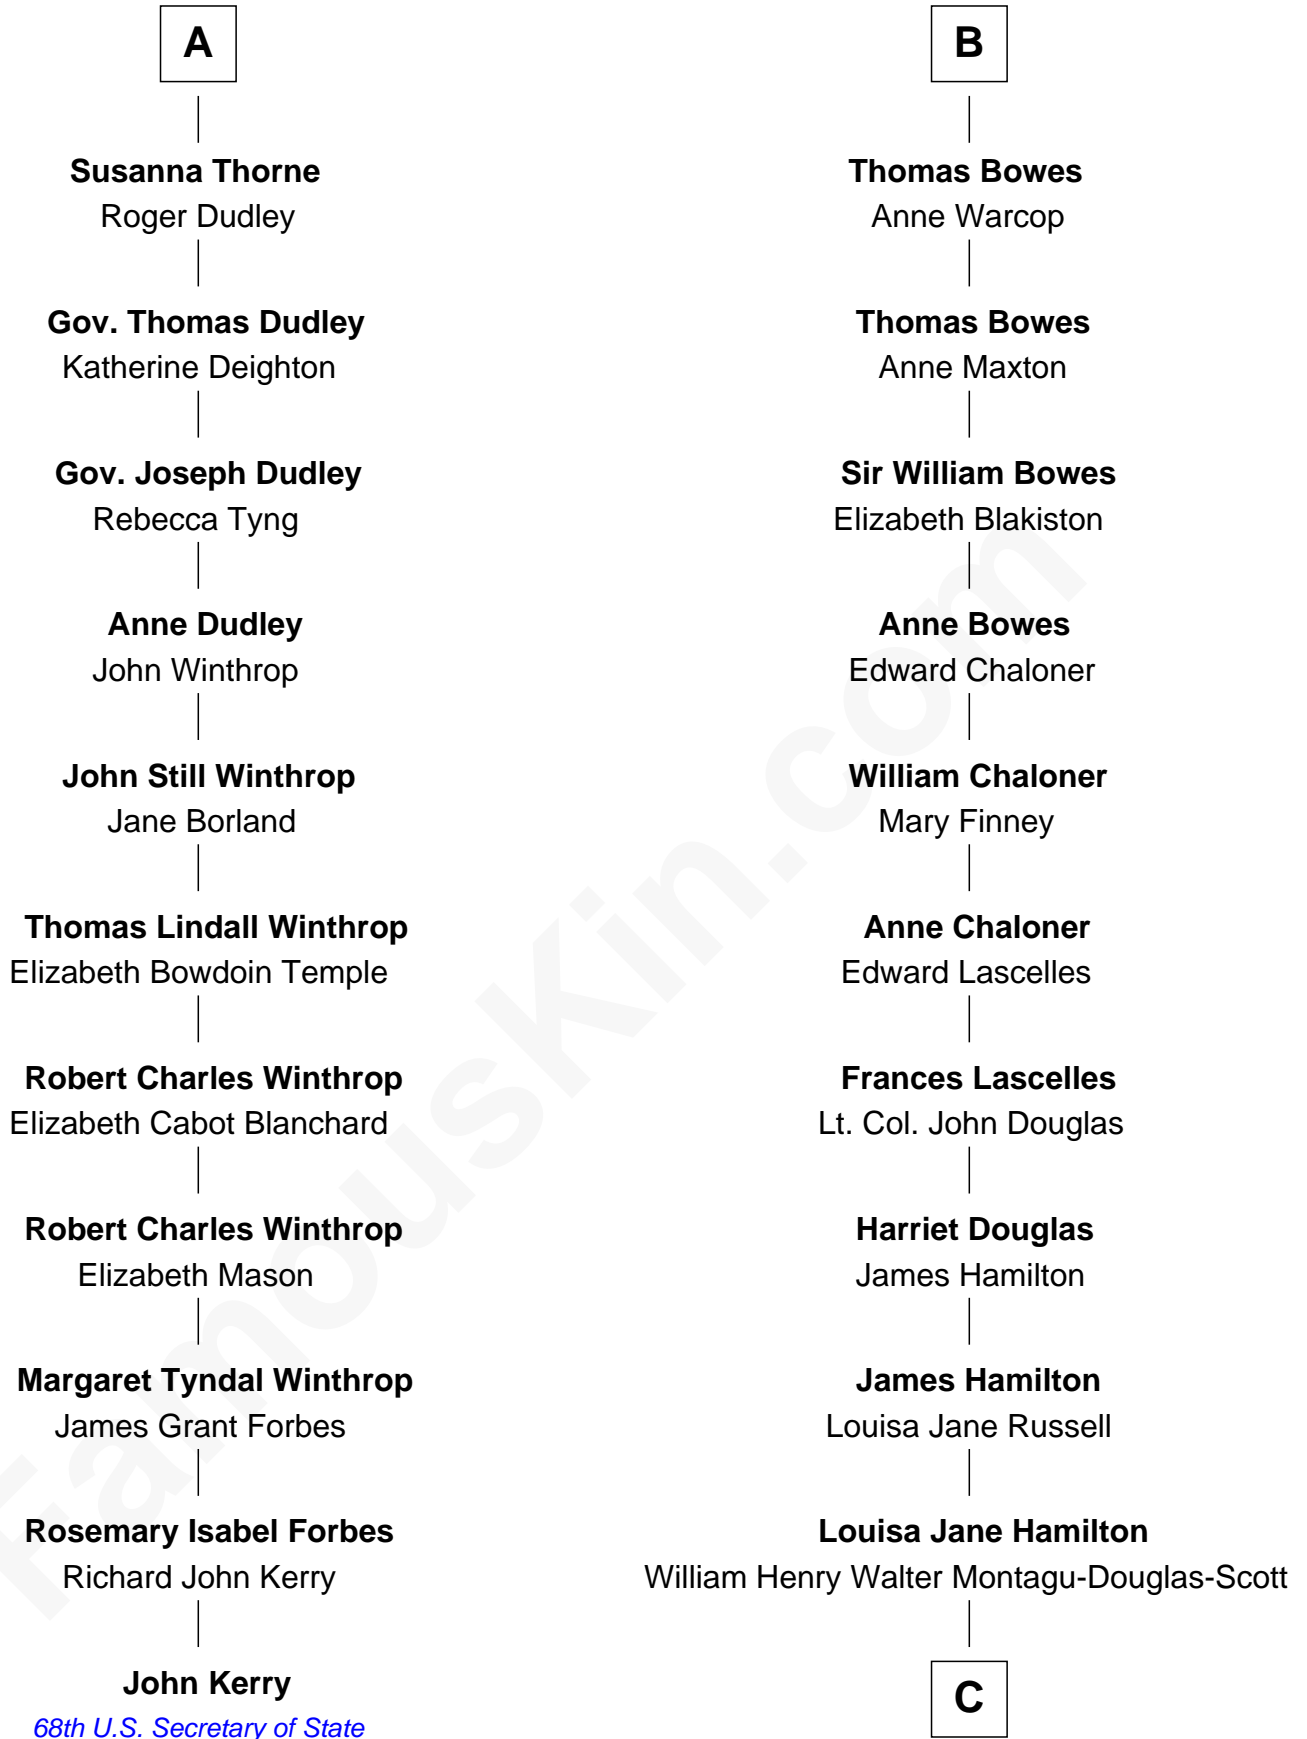

FamousKin.com Relationship Chart of

John Kerry

68th U.S. Secretary of State

17th cousin 3 times removed of

Sarah Ferguson

Duchess of York

Avice Marmion

Sir John Grey