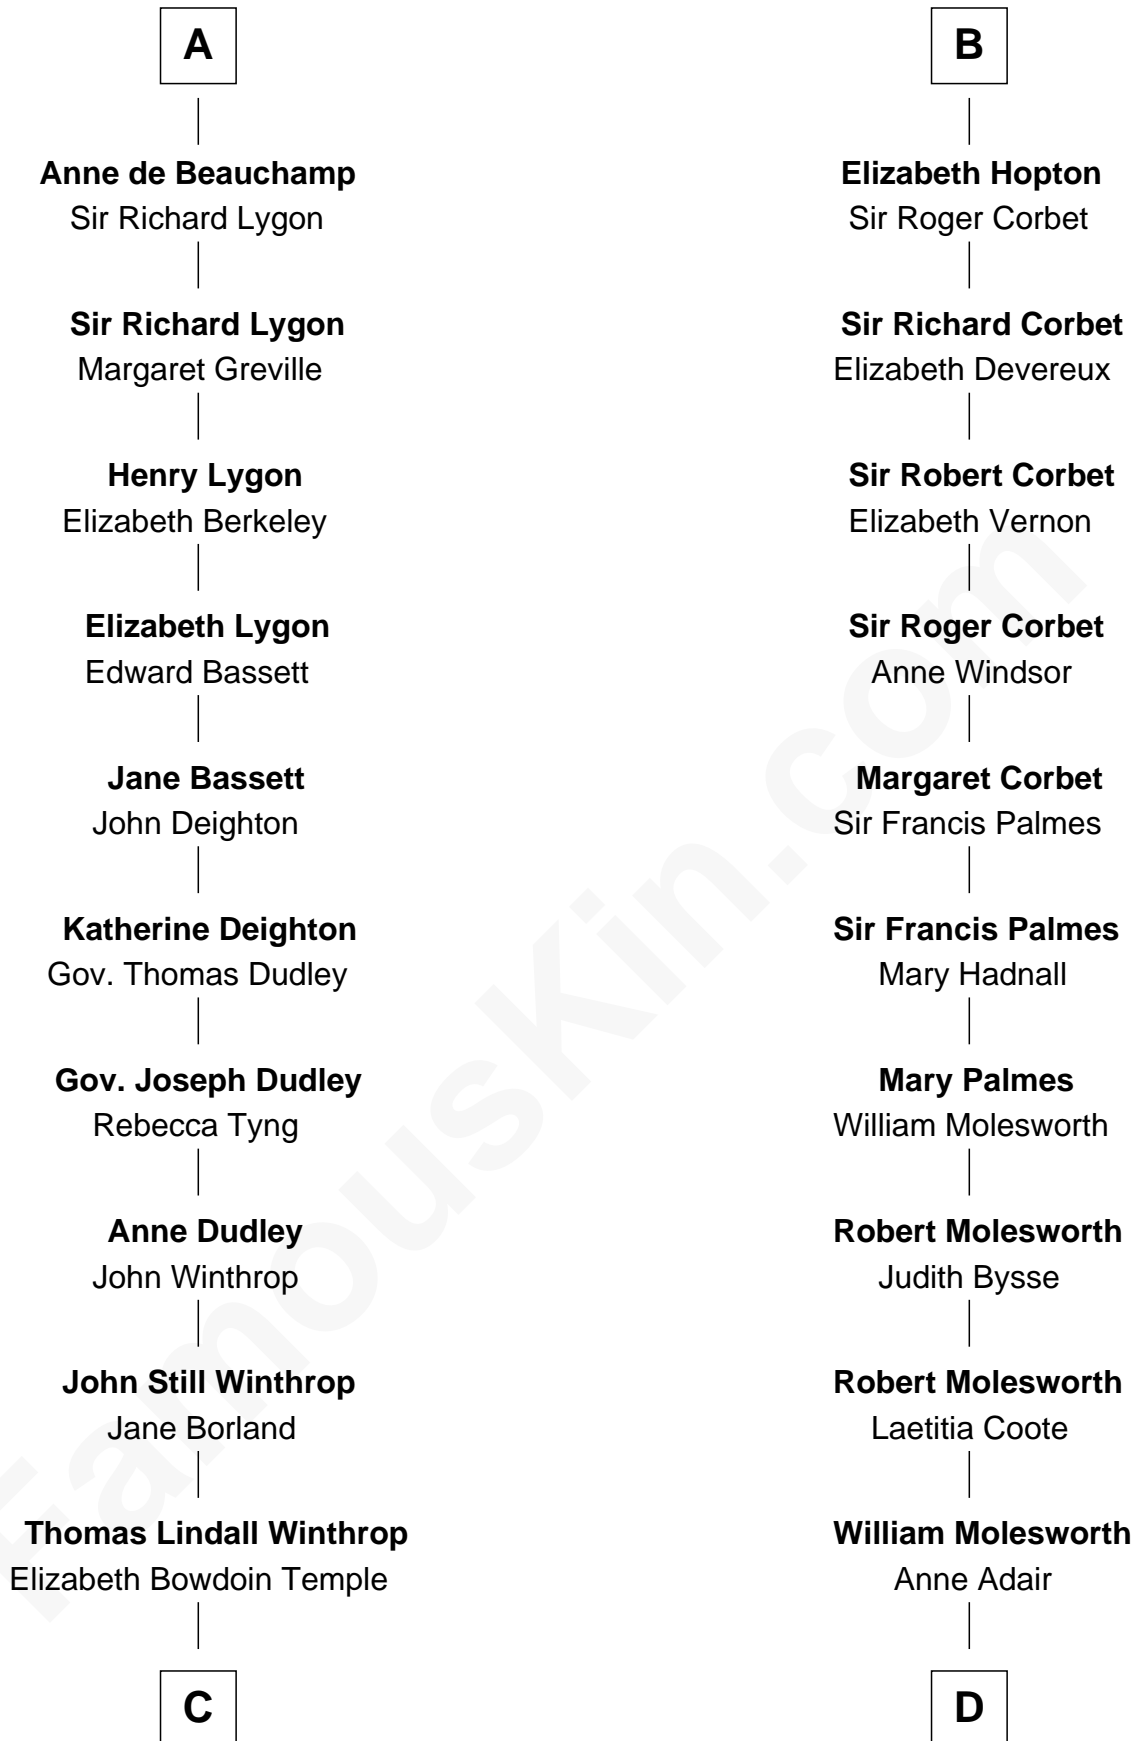

FamousKin.com Relationship Chart of

John Kerry

68th U.S. Secretary of State

21st cousin of

Olivia De Havilland

Movie Actress

John de Botetourte

Maud FitzThomas

C

Robert Charles Winthrop
Elizabeth Cabot Blanchard

Robert Charles Winthrop
Elizabeth Mason

Margaret Tyndal Winthrop
James Grant Forbes

Rosemary Isabel Forbes
Richard John Kerry

John Kerry
68th U.S. Secretary of State