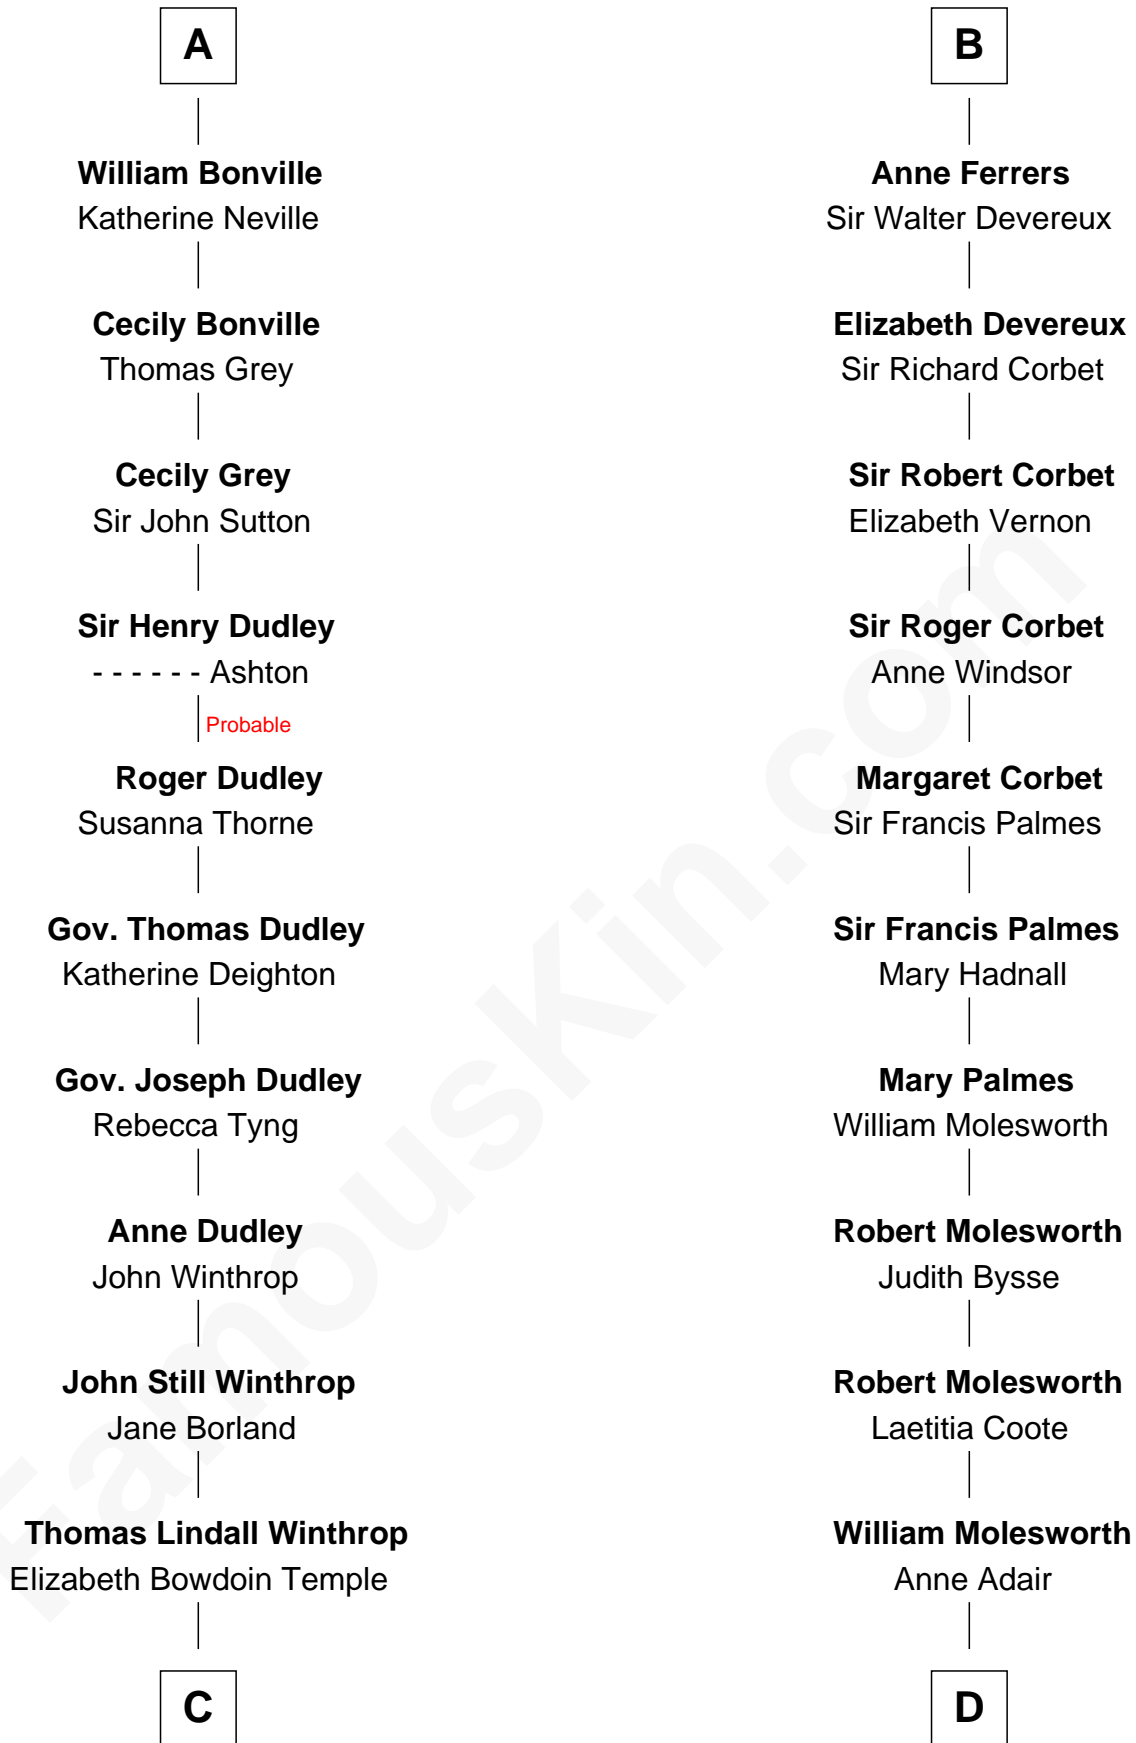

FamousKin.com Relationship Chart of

John Kerry

68th U.S. Secretary of State

21st cousin of

Olivia De Havilland

Movie Actress

Ralph Basset
Margaret de Somery

C

Robert Charles Winthrop
Elizabeth Cabot Blanchard

Robert Charles Winthrop
Elizabeth Mason

Margaret Tyndal Winthrop
James Grant Forbes

Rosemary Isabel Forbes
Richard John Kerry

John Kerry
68th U.S. Secretary of State