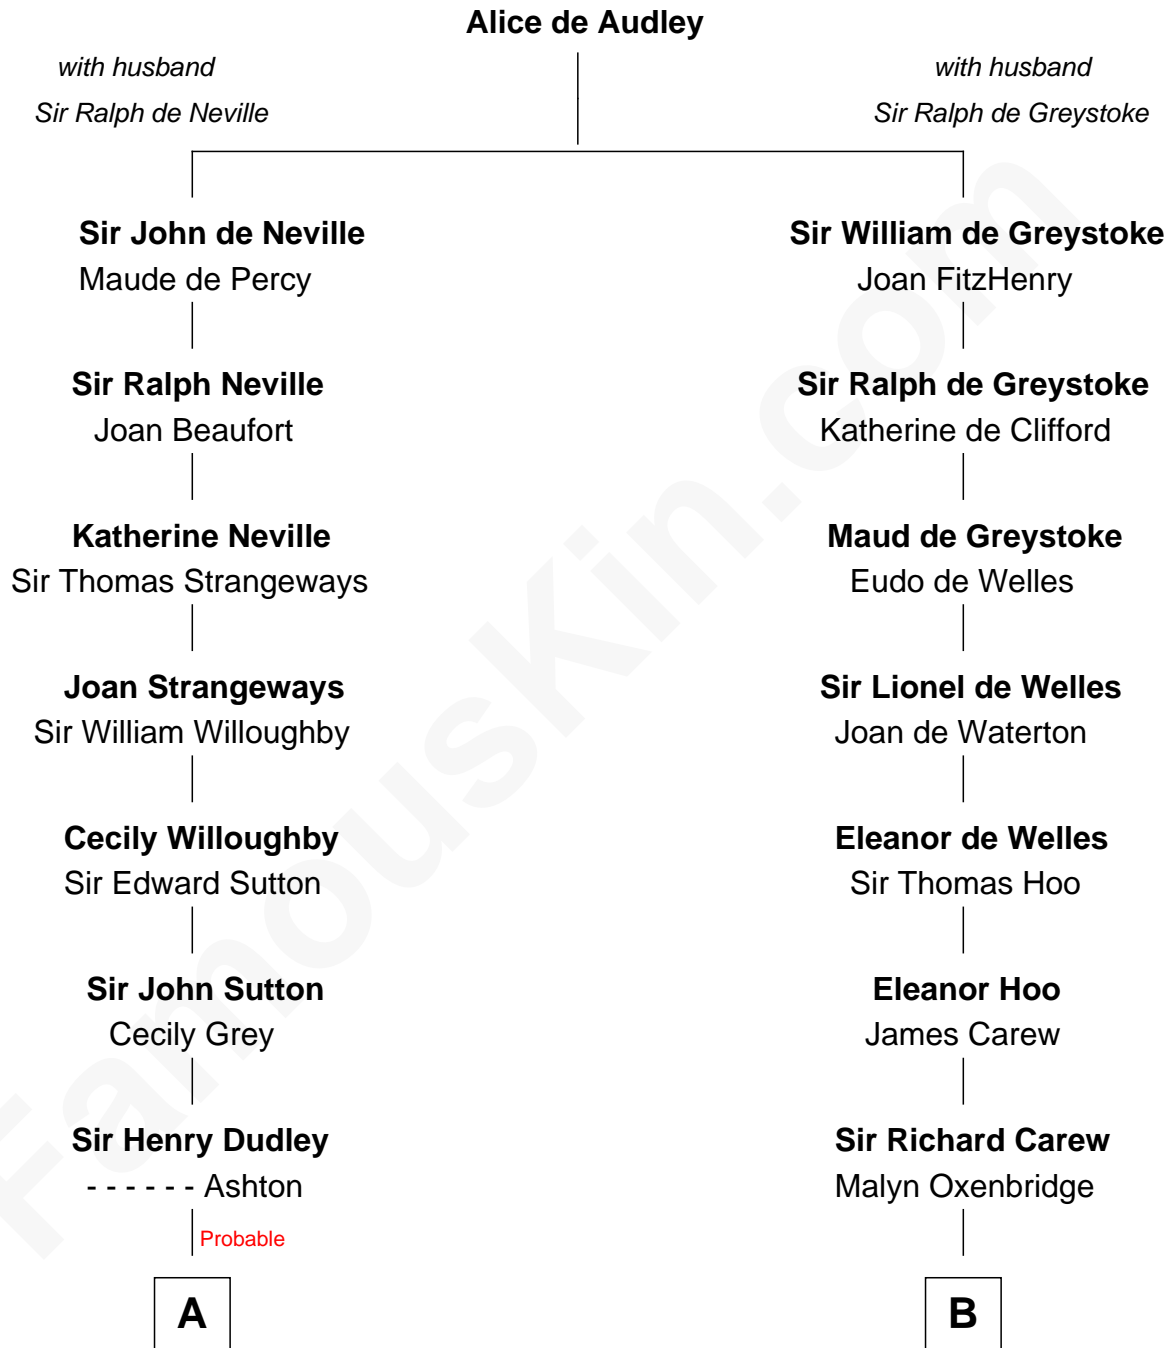

FamousKin.com Relationship Chart of

John Kerry

68th U.S. Secretary of State

17th cousin 1 time removed of

Olivia De Havilland

Movie Actress

C

Walter Augustus De Havilland

Lillian Augusta Ruse

Olivia De Havilland

Movie Actress

FamousKin.com