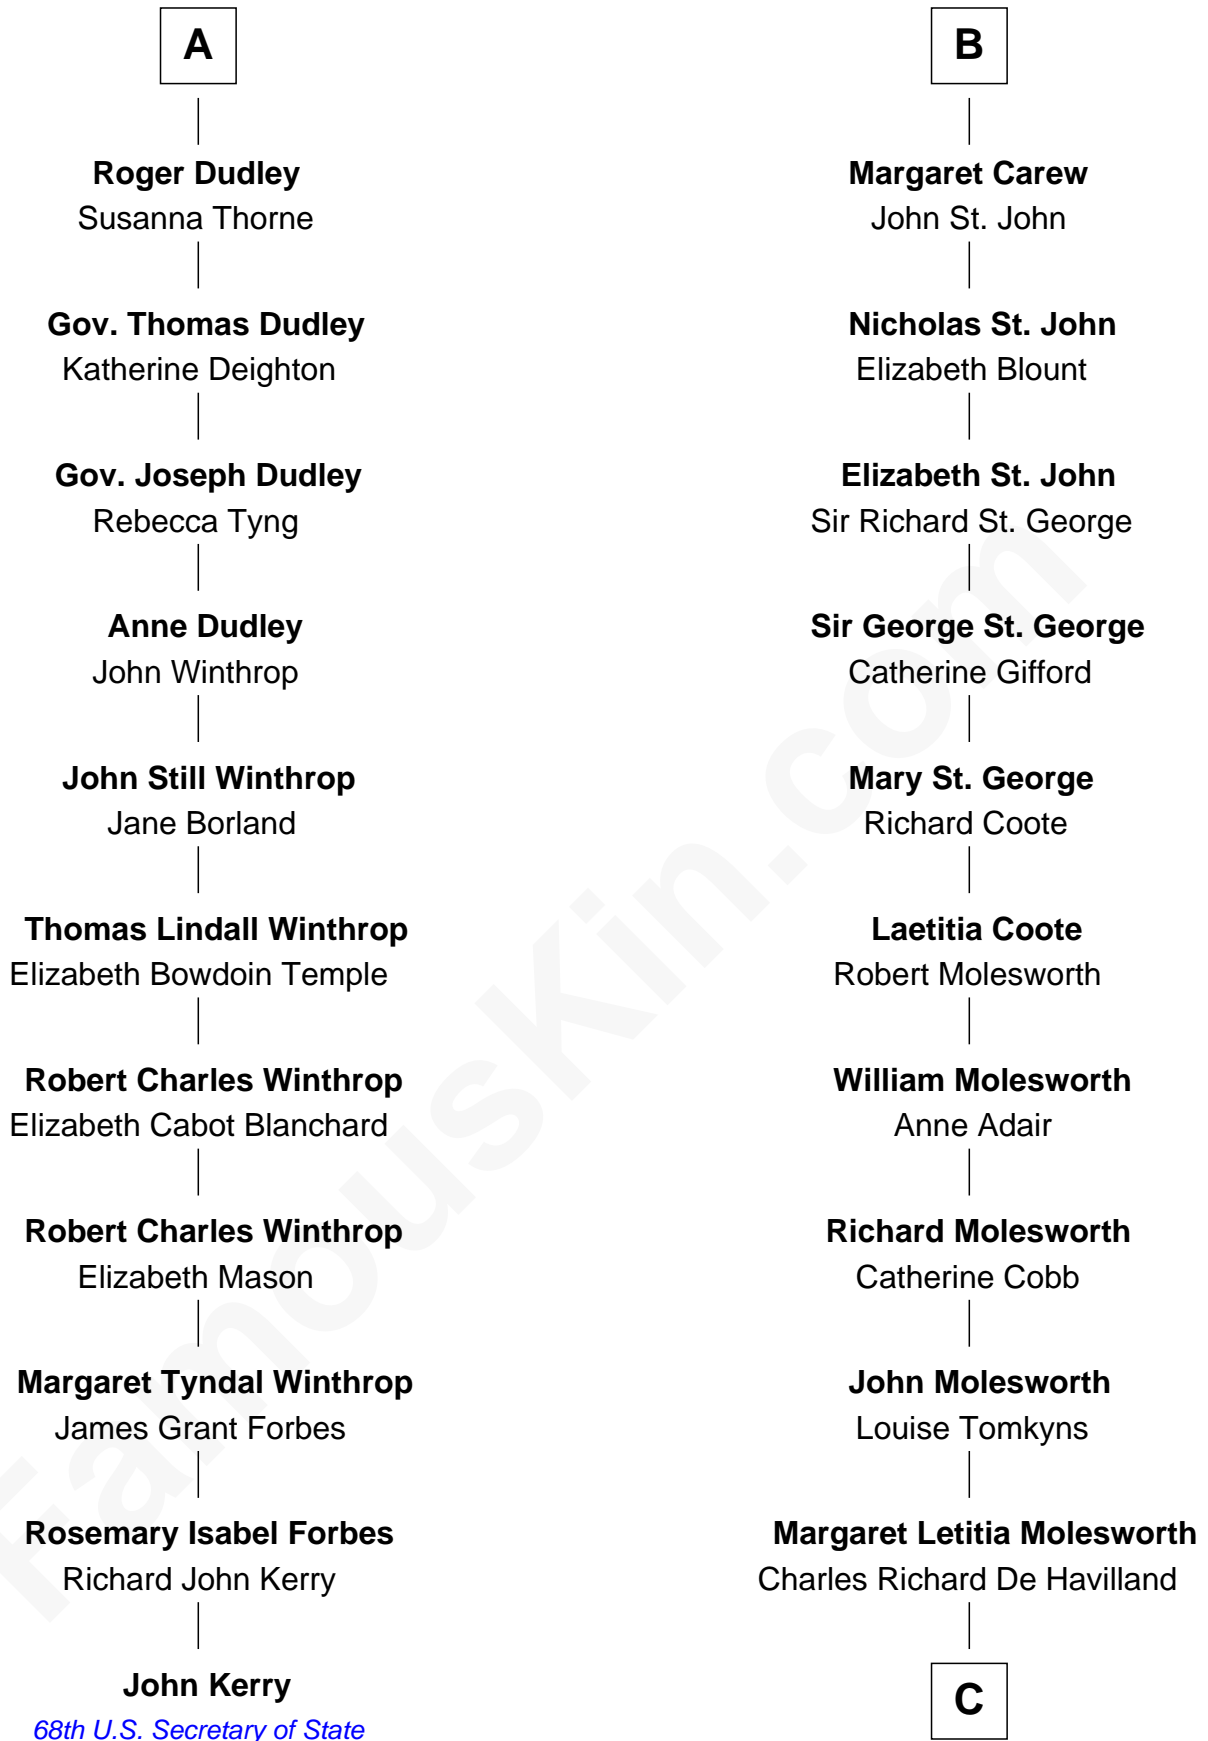

FamousKin.com Relationship Chart of

John Kerry

68th U.S. Secretary of State

17th cousin 1 time removed of

Olivia De Havilland

Movie Actress

C

Walter Augustus De Havilland

Lillian Augusta Ruse

Olivia De Havilland

Movie Actress

FamousKin.com