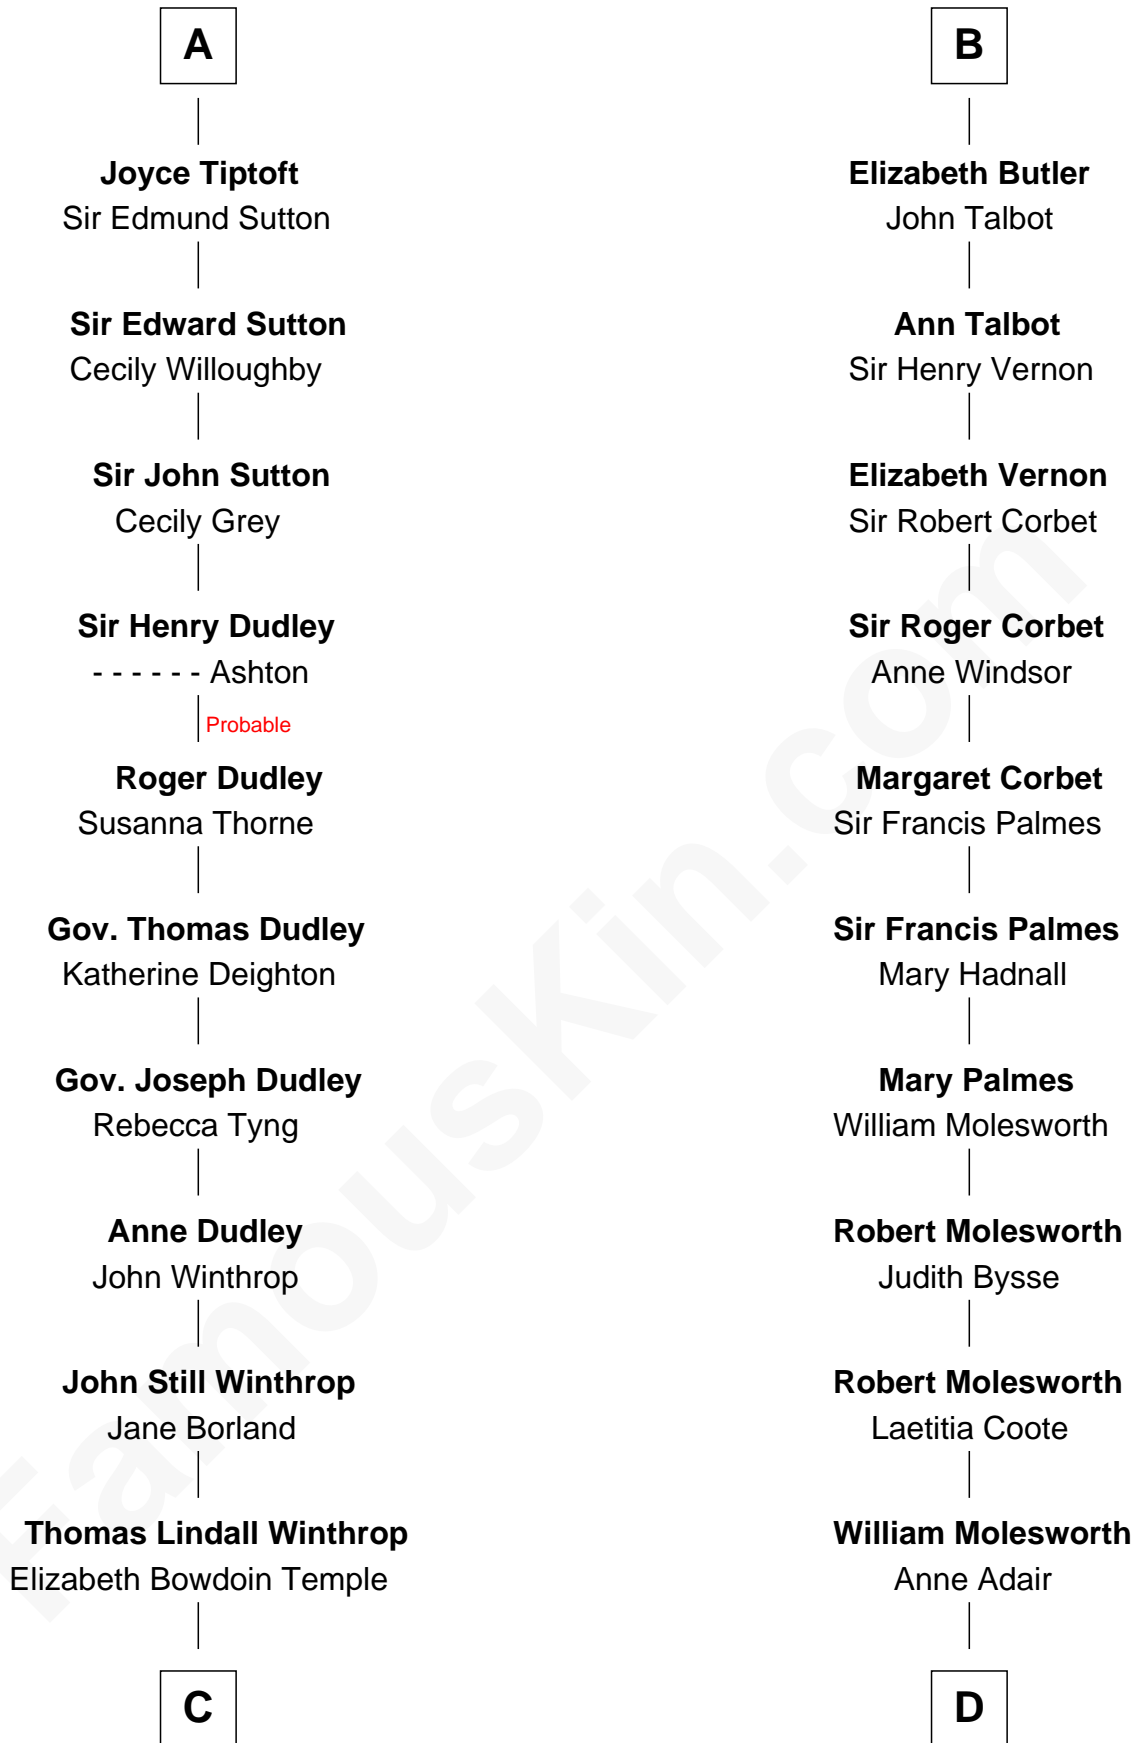

FamousKin.com Relationship Chart of

John Kerry

68th U.S. Secretary of State

21st cousin of

Olivia De Havilland

Movie Actress

Henry II, Duke of Brabant
Marie of Hohenstaufen

Matilda of Brabant
Robert I, Count of Artois

A

Matilda of Brabant
Robert I, Count of Artois

Blanche of Artois
Edmund Plantagenet

Henry Plantagenet
Maud de Chaworth

Eleanor Plantagenet
Richard Fitzalan

Sir Richard Fitzalan
Elizabeth de Bohun

Joan Fitzalan
Sir William Beauchamp

Joan Beauchamp
James Butler

B

C

Robert Charles Winthrop
Elizabeth Cabot Blanchard

Robert Charles Winthrop
Elizabeth Mason

Margaret Tyndal Winthrop
James Grant Forbes

Rosemary Isabel Forbes
Richard John Kerry