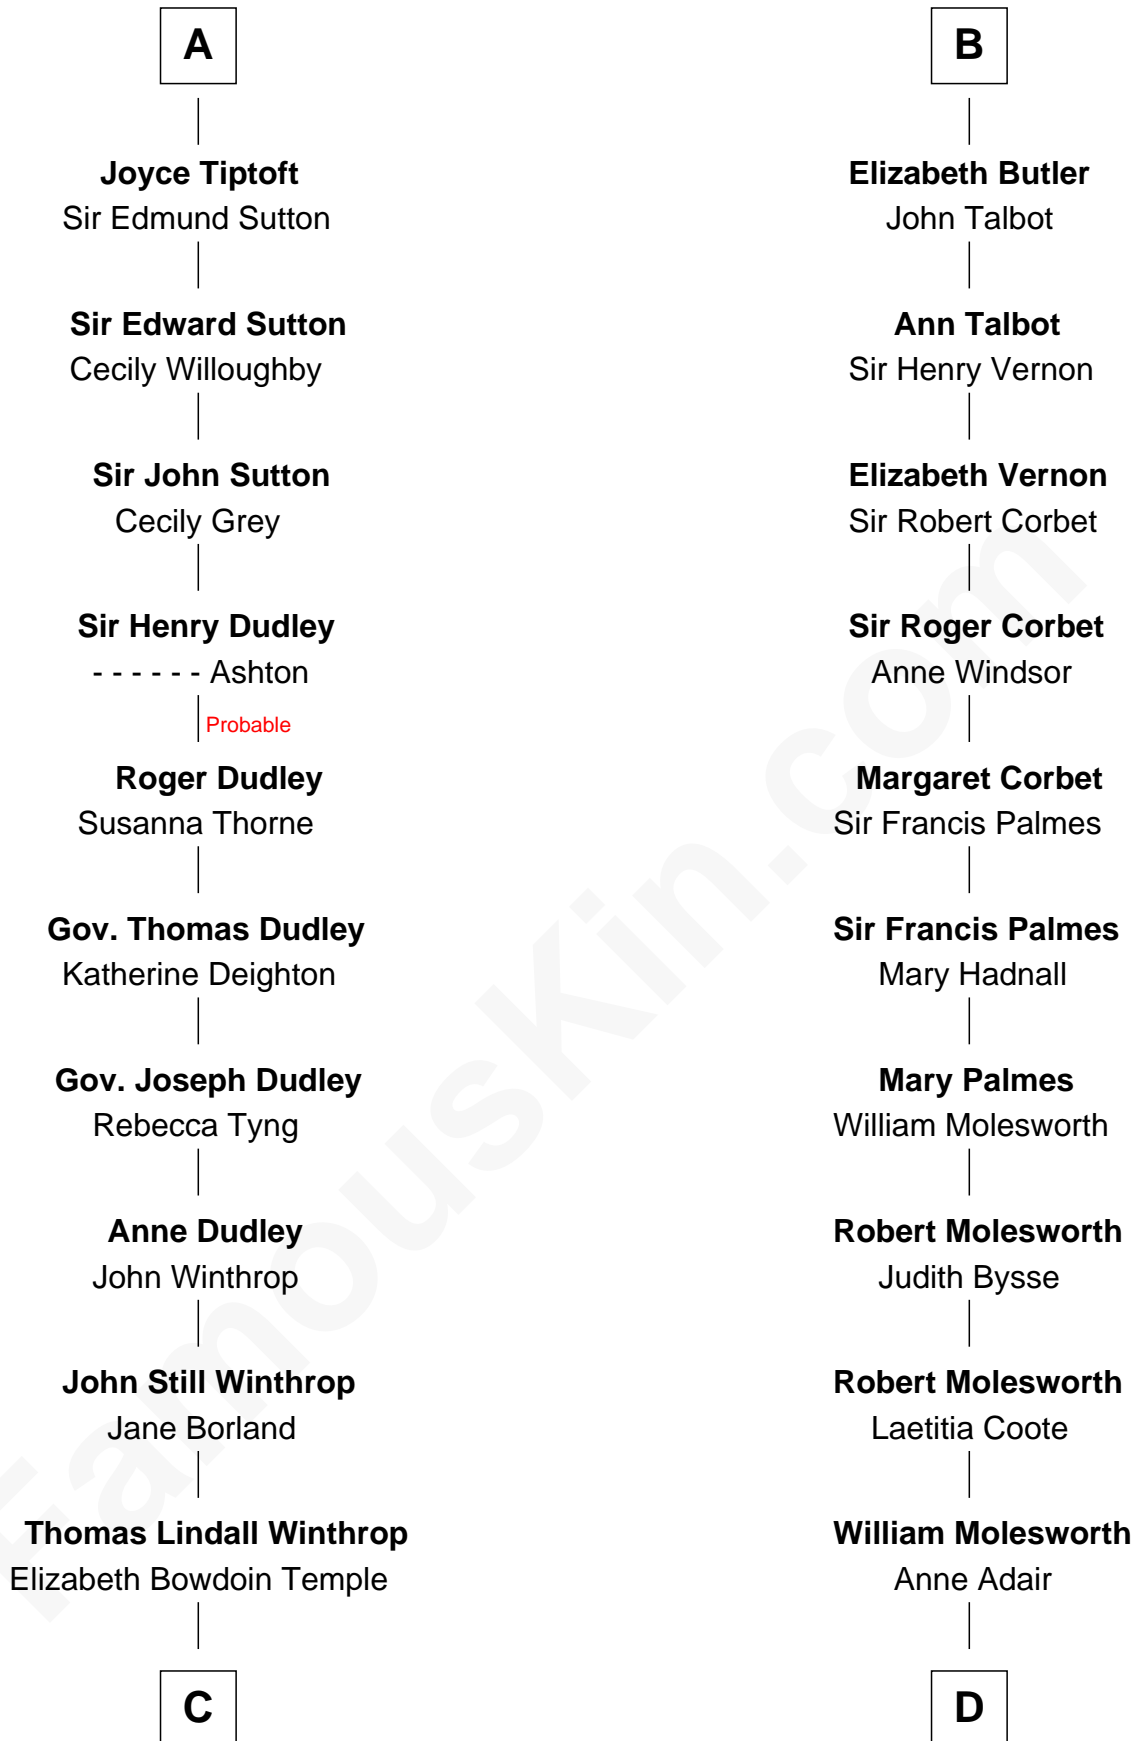

FamousKin.com Relationship Chart of

John Kerry

68th U.S. Secretary of State

21st cousin of

Olivia De Havilland

Movie Actress

Ramon Berenguer IV of Provence

Beatrice of Savoy

Eleanor of Provence
Henry III, King of England

Edward I, King of England
Margaret of France

Edmund of Woodstock
Margaret Wake

Joan Plantagenet
Thomas Holand

Sir Thomas de Holand
Alice Fitzalan

Eleanor Holand
Edward Cherleton

Joyce Cherleton
Sir John Tiptoft

A

Eleanor of Provence
Henry III, King of England

Edward I, King of England
Eleanor of Castile

Elizabeth Plantagenet
Humphrey de Bohun

Eleanor de Bohun
Sir James le Boteler

James le Boteler
Elizabeth Darcy

James Butler
Anne de Welles

James Butler
Joan Beauchamp

B

C

Robert Charles Winthrop
Elizabeth Cabot Blanchard

Robert Charles Winthrop
Elizabeth Mason

Margaret Tyndal Winthrop
James Grant Forbes

Rosemary Isabel Forbes
Richard John Kerry