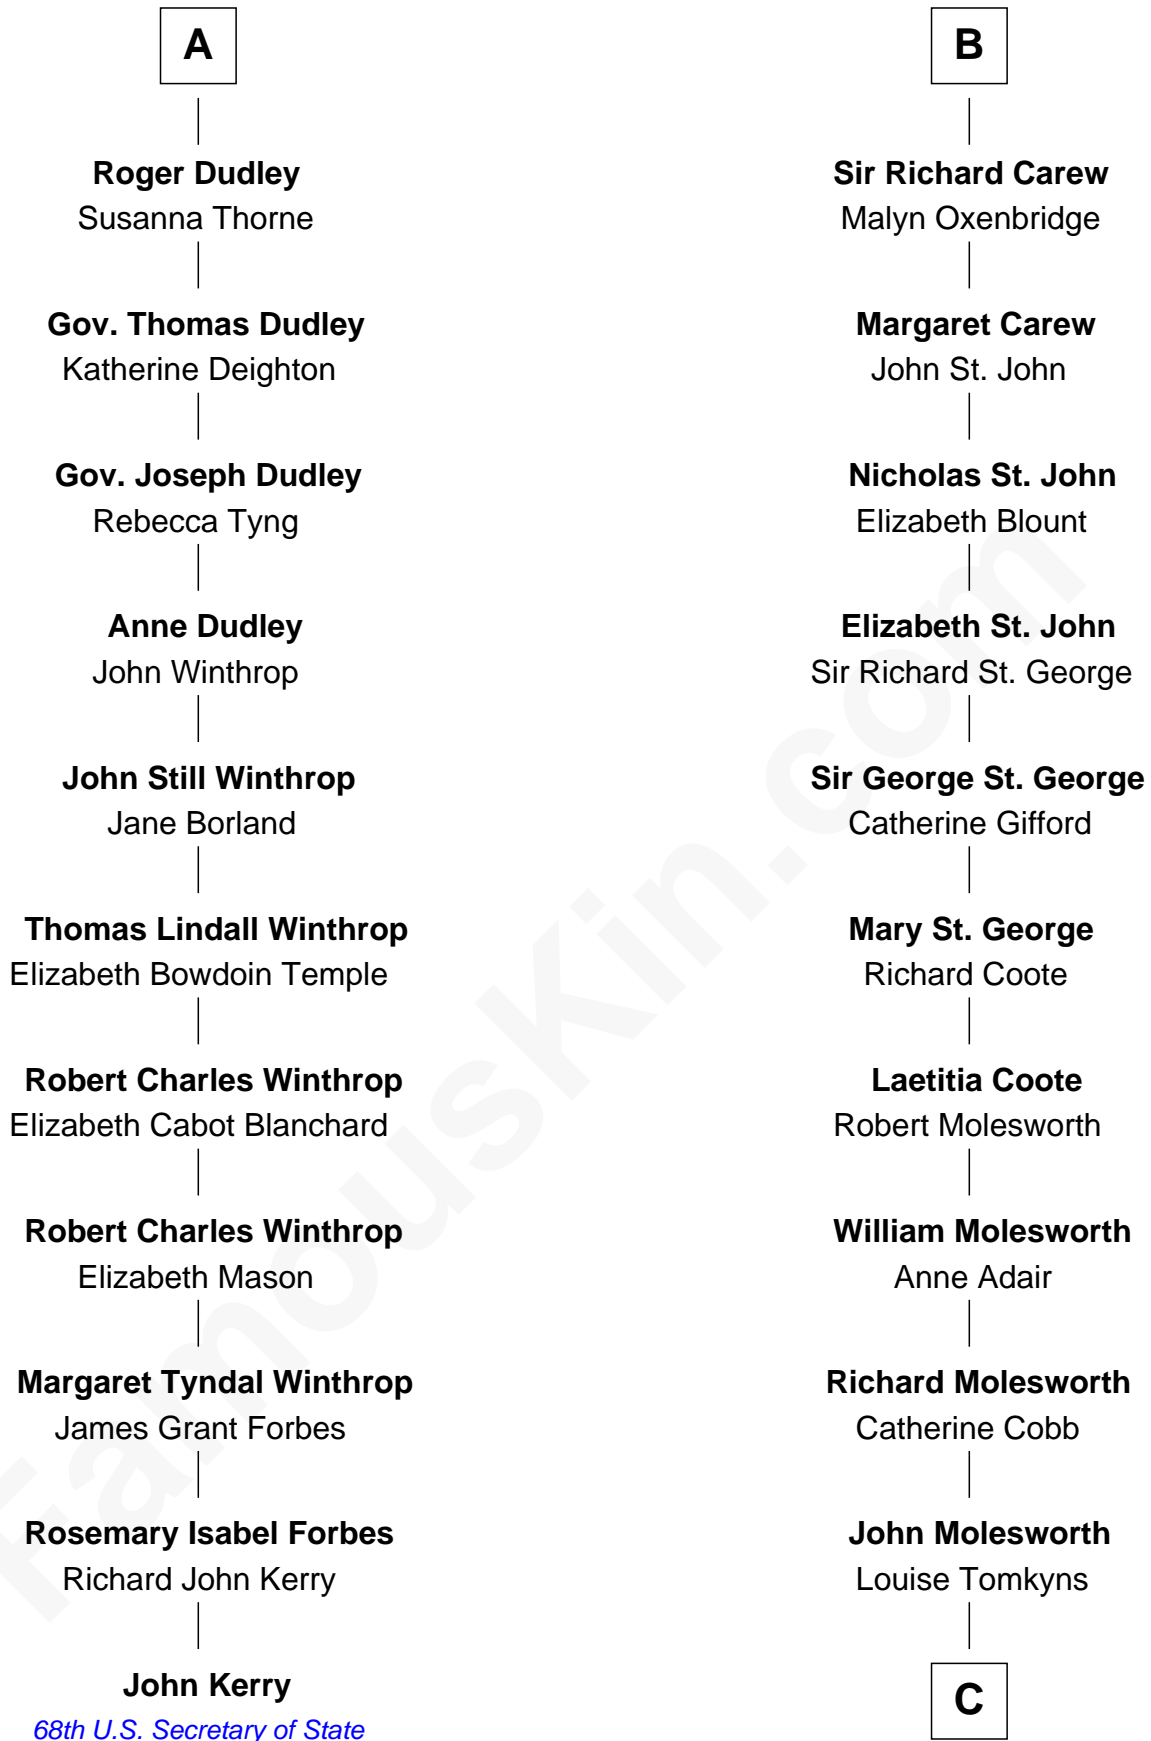

FamousKin.com Relationship Chart of

John Kerry

68th U.S. Secretary of State

17th cousin 2 times removed of

Olivia De Havilland

Movie Actress

Sir Maurice de Berkeley

Eve la Zouche

Thomas de Berkeley
Katherine de Clyvedon

Sir John Berkeley
Elizabeth Betteshorne

Elizabeth Berkeley
Sir John Sutton

Sir Edmund Sutton
Joyce Tiptoft

Sir Edward Sutton
Cecily Willoughby

Sir John Sutton
Cecily Grey

Sir Henry Dudley
----- Ashton

Probable

A

Isabel de Berkeley
Sir Robert de Clifford

Sir Roger de Clifford
Maud de Beauchamp

Katherine de Clifford
Sir Ralph de Greystoke

Maud de Greystoke
Eudo de Welles

Sir Lionel de Welles
Joan de Waterton

Eleanor de Welles
Sir Thomas Hoo

Eleanor Hoo
James Carew

B

C

Margaret Letitia Molesworth
Charles Richard De Havilland

Walter Augustus De Havilland
Lillian Augusta Ruse

Olivia De Havilland
Movie Actress

FamousKin.com