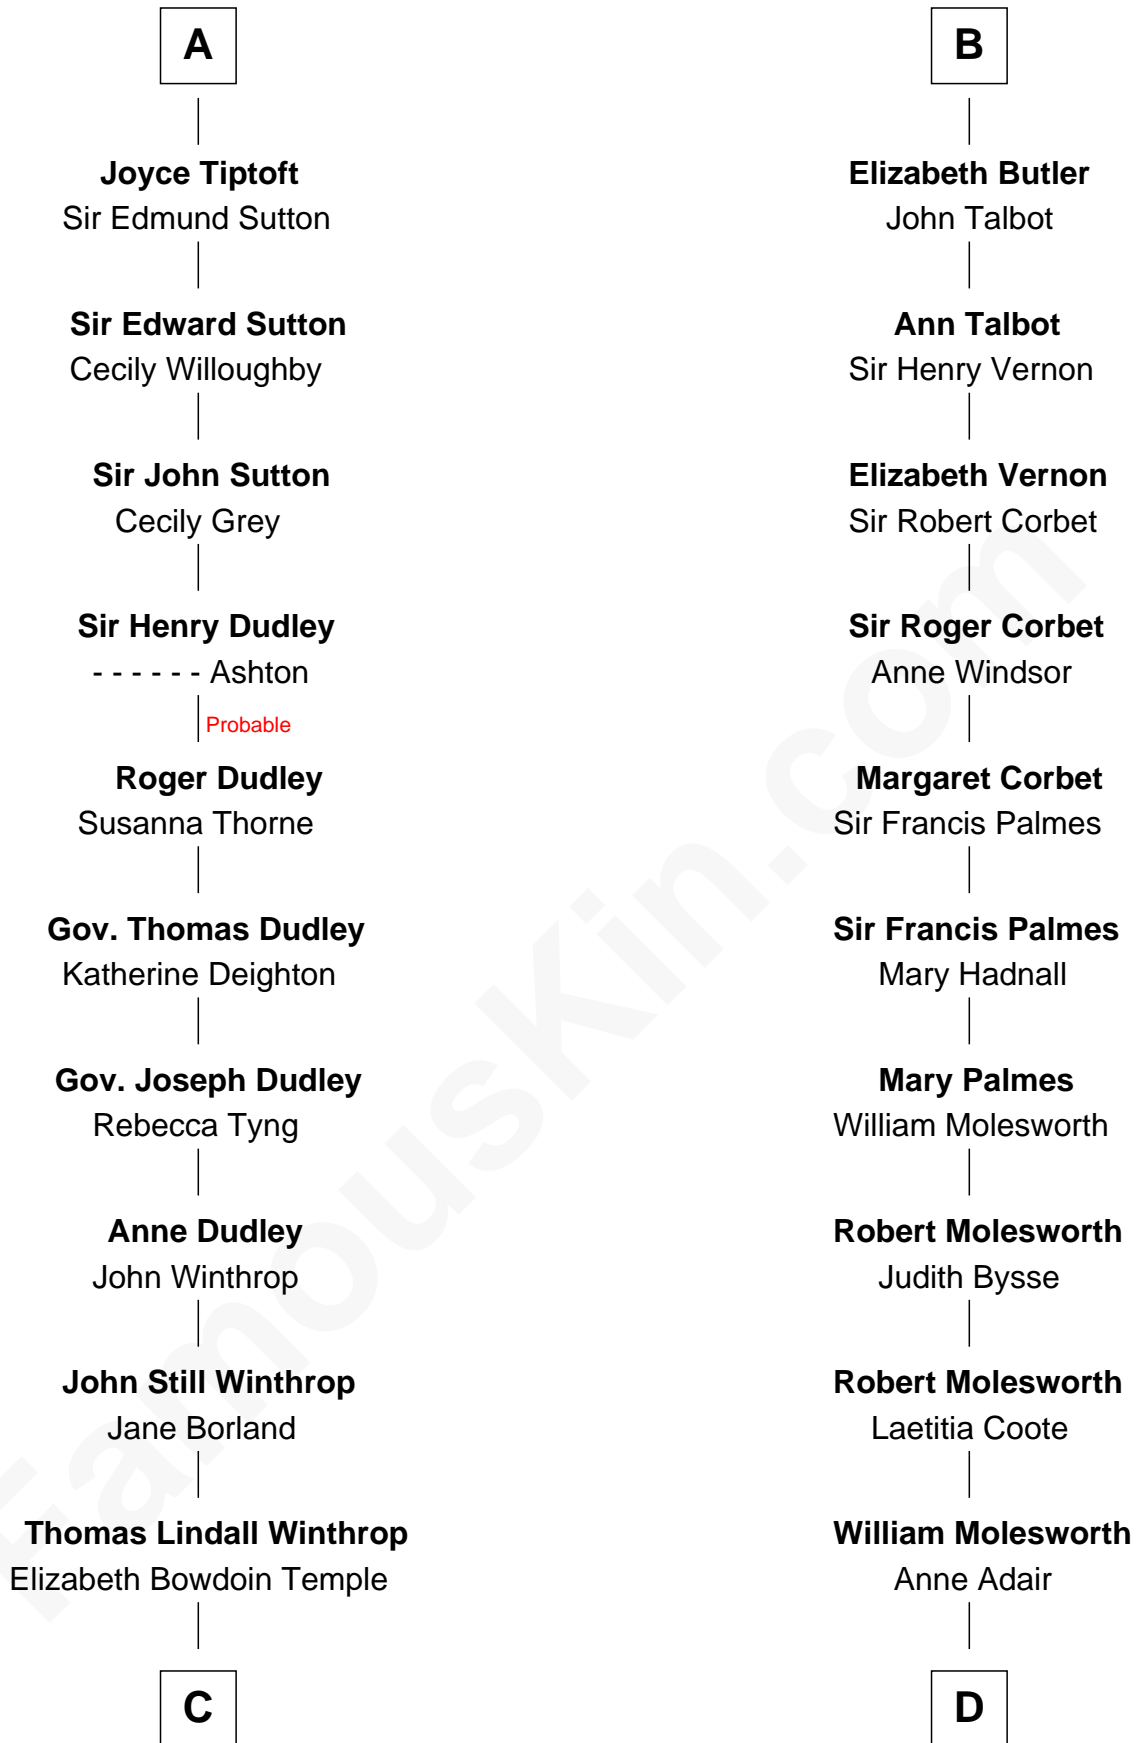

FamousKin.com Relationship Chart of

John Kerry

68th U.S. Secretary of State

21st cousin of

Olivia De Havilland

Movie Actress

Sir Roger de Mortimer

Maud de Brewes

C

Robert Charles Winthrop
Elizabeth Cabot Blanchard

Robert Charles Winthrop
Elizabeth Mason

Margaret Tyndal Winthrop
James Grant Forbes

Rosemary Isabel Forbes
Richard John Kerry

John Kerry
68th U.S. Secretary of State