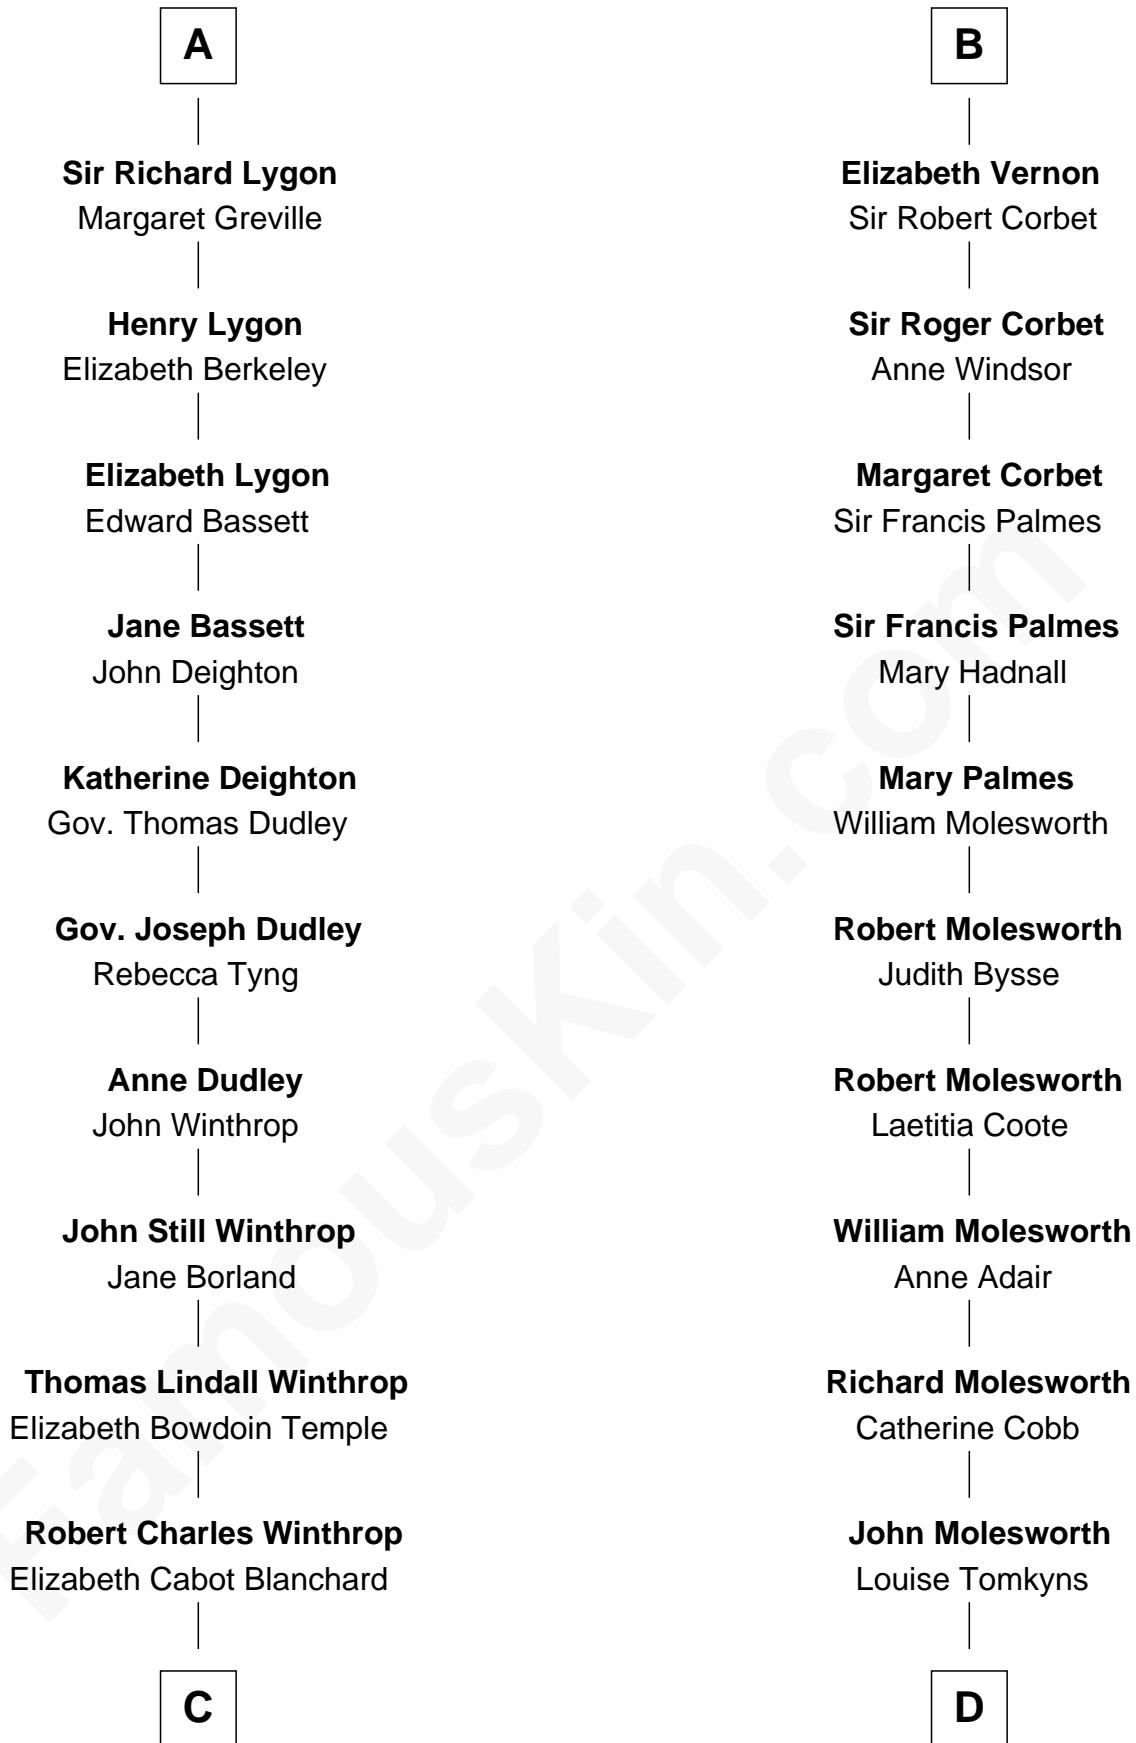

FamousKin.com Relationship Chart of

John Kerry

68th U.S. Secretary of State

19th cousin 1 time removed of

Olivia De Havilland

Movie Actress

Sir William de Beauchamp

Isabel Mauduit

Sir Walter de Beauchamp

Alice de Tony

Giles de Beauchamp

Catherine de Bures

John de Beauchamp

Elizabeth - - - - -

Sir William de Beauchamp

Catherine de Ufflete

James Butler

Elizabeth Butler

John Talbot

Ann Talbot

Sir Henry Vernon

B

C

Robert Charles Winthrop

Elizabeth Mason

Margaret Tyndal Winthrop

James Grant Forbes

Rosemary Isabel Forbes

Richard John Kerry

John Kerry

68th U.S. Secretary of State

D