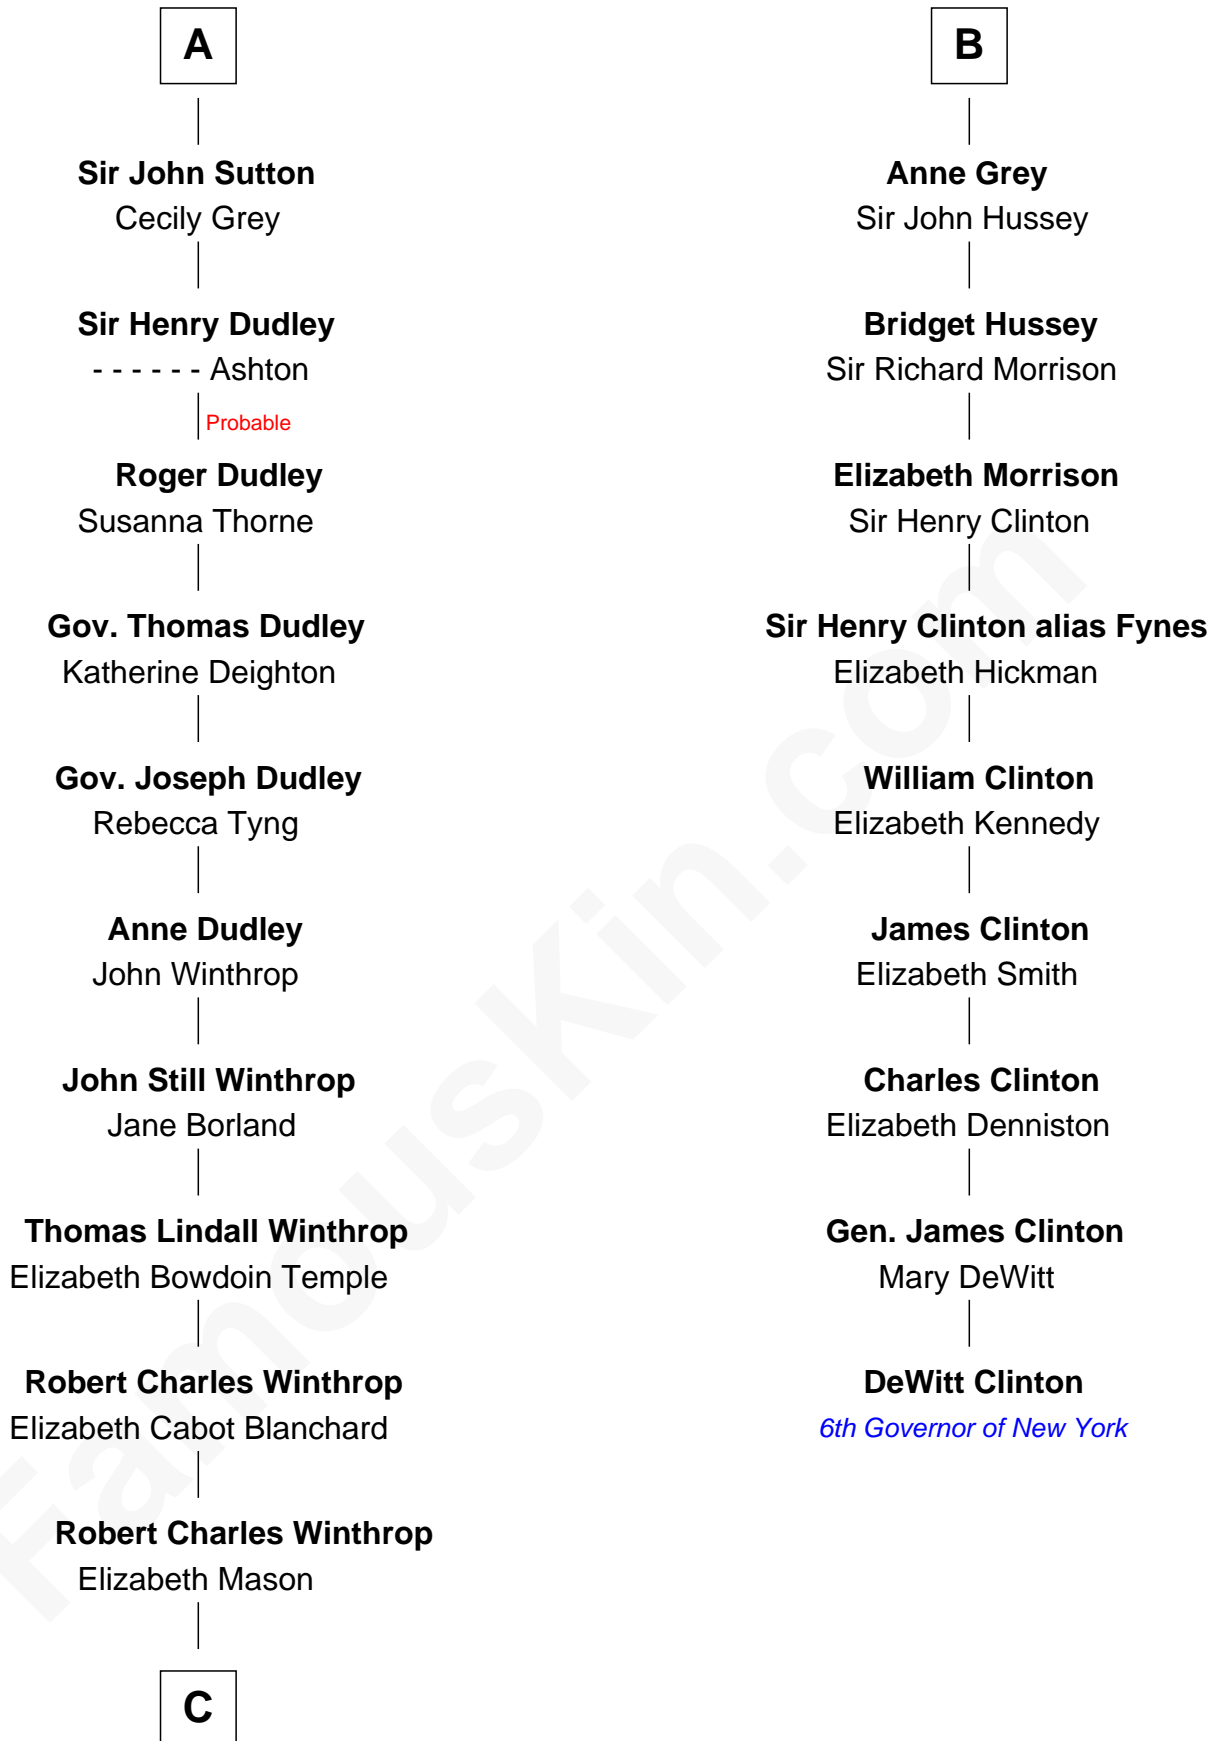

FamousKin.com Relationship Chart of

John Kerry

68th U.S. Secretary of State

15th cousin 4 times removed of

DeWitt Clinton

6th Governor of New York

Sir Patrick de Chaworth

Isabella de Beauchamp

C

—
Margaret Tyndal Winthrop

James Grant Forbes

—
Rosemary Isabel Forbes

Richard John Kerry

—
John Kerry

68th U.S. Secretary of State

FamousKin.com