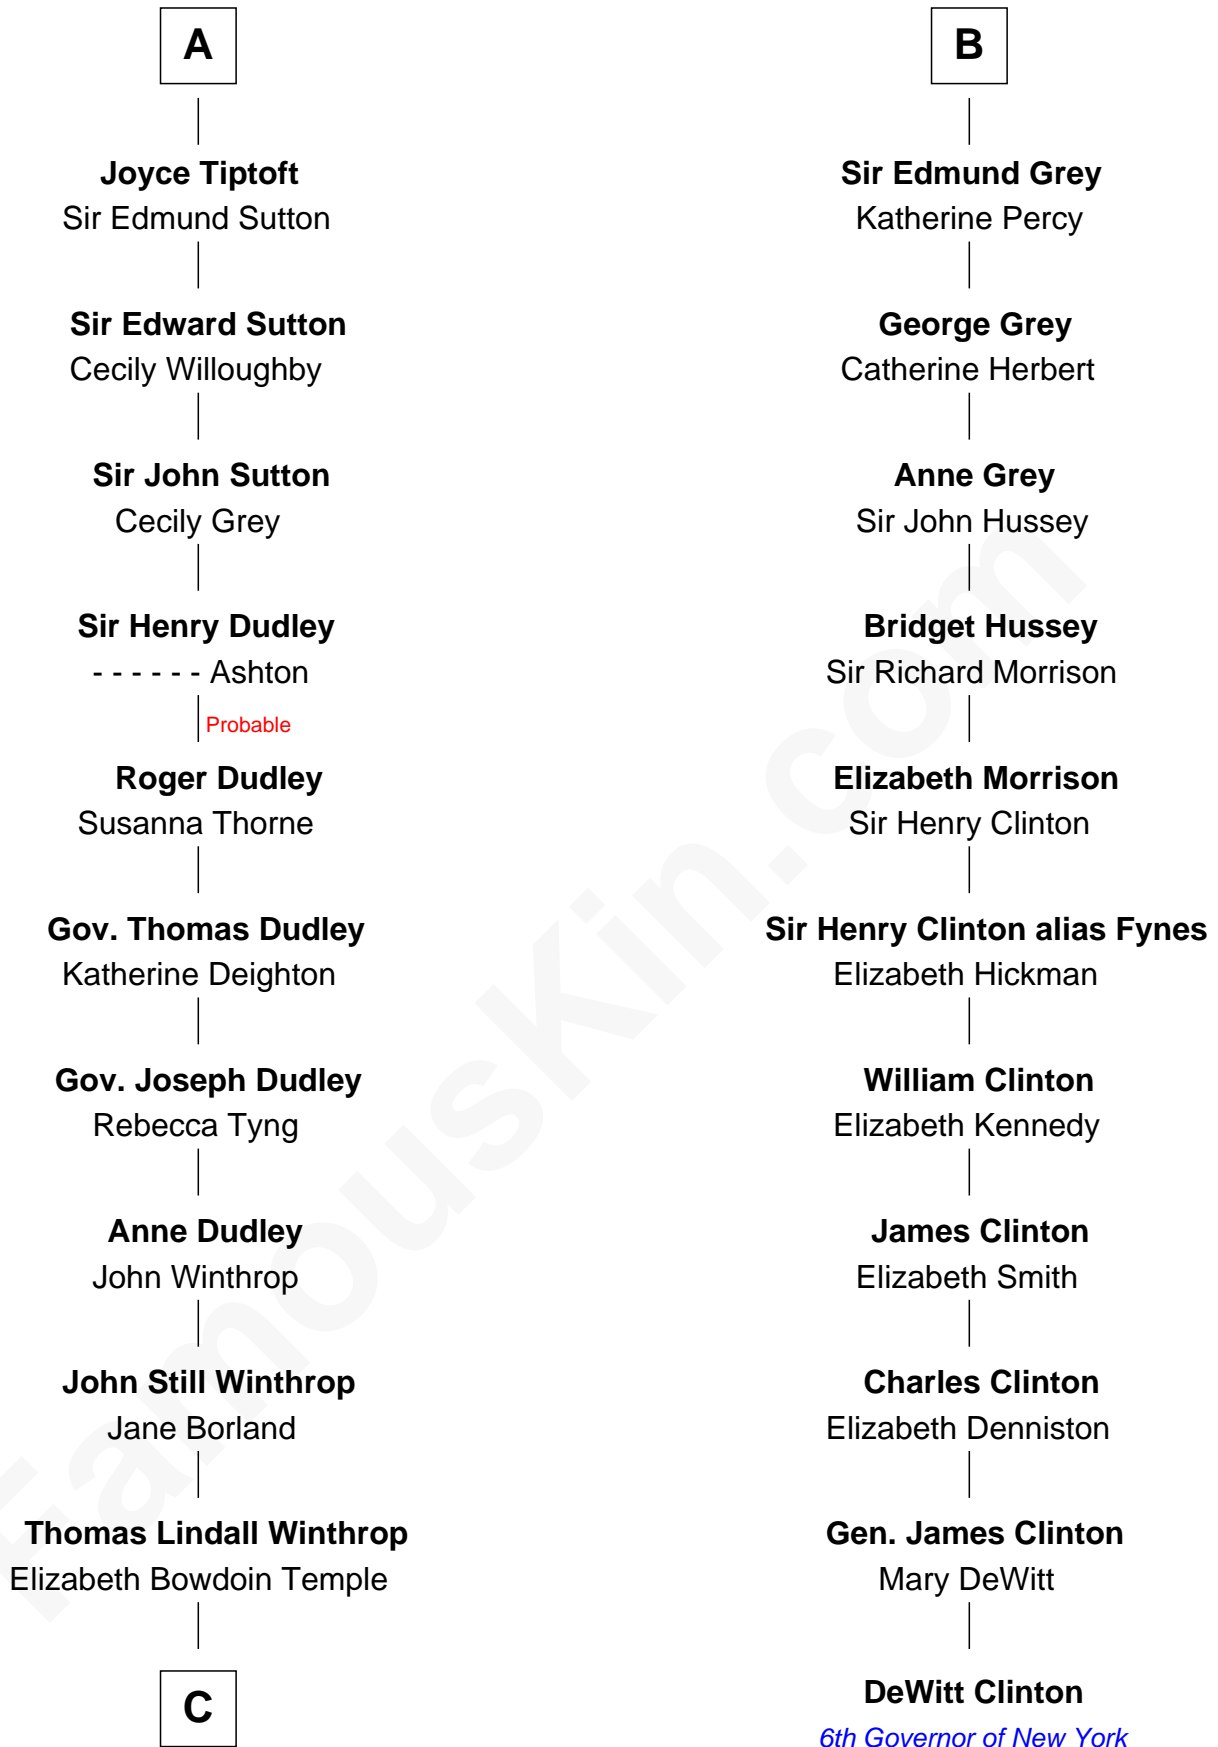

FamousKin.com Relationship Chart of

John Kerry

68th U.S. Secretary of State

17th cousin 4 times removed of

DeWitt Clinton

6th Governor of New York

Sir John FitzGeoffrey

Isabel le Bigod

C

Robert Charles Winthrop
Elizabeth Cabot Blanchard

Robert Charles Winthrop
Elizabeth Mason

Margaret Tyndal Winthrop
James Grant Forbes

Rosemary Isabel Forbes
Richard John Kerry

John Kerry
68th U.S. Secretary of State