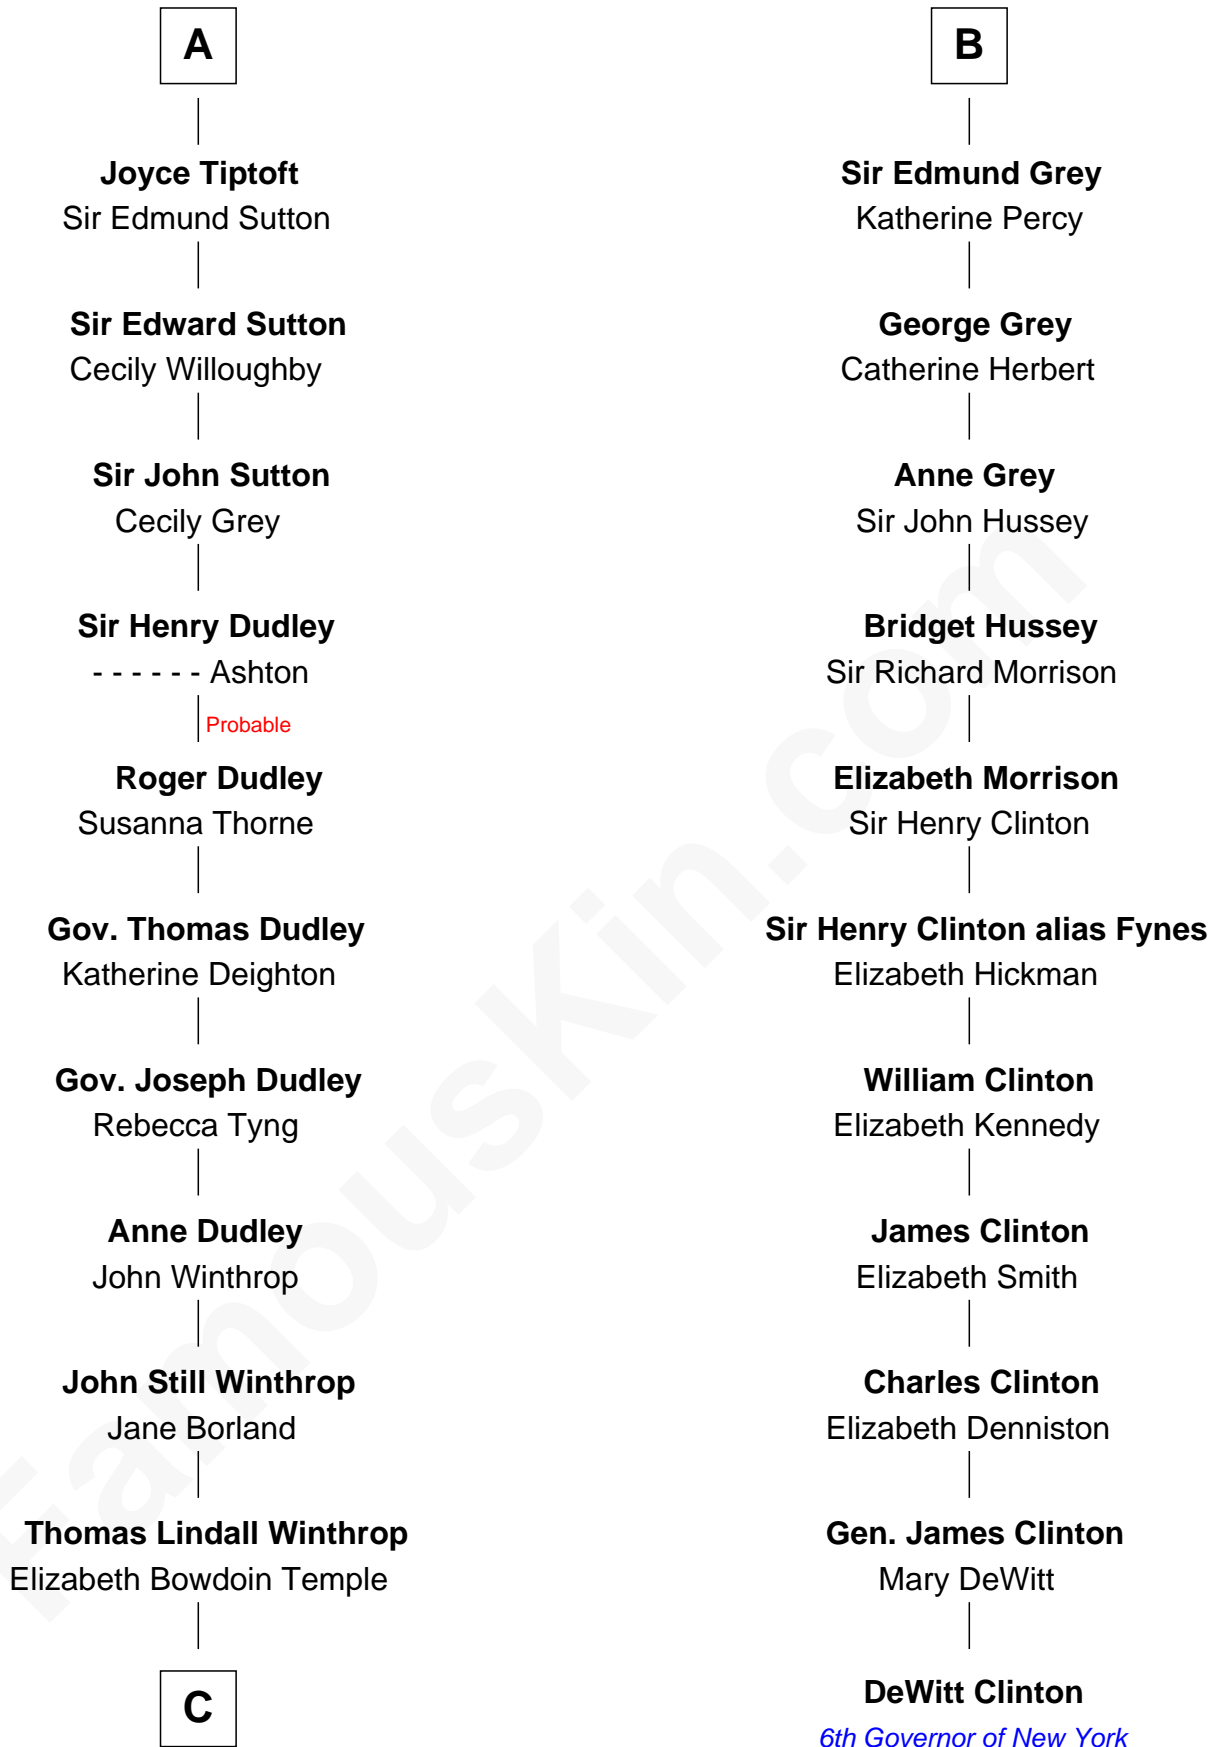

FamousKin.com Relationship Chart of

John Kerry

68th U.S. Secretary of State

17th cousin 4 times removed of

DeWitt Clinton

6th Governor of New York

Henry II, Duke of Brabant
Marie of Hohenstaufen

Matilda of Brabant
Robert I, Count of Artois

A

Henry III, Duke of Brabant
Adelaide of Burgundy

Maria of Brabant
Philip III, King of France

Margaret of France
Edward I, King of England

Edmund of Woodstock
Margaret Wake

Joan Plantagenet
Thomas Holand

John de Holand
Elizabeth of Lancaster

Constance de Holand
Sir John Grey

B

C

Robert Charles Winthrop
Elizabeth Cabot Blanchard

Robert Charles Winthrop
Elizabeth Mason

Margaret Tyndal Winthrop
James Grant Forbes

Rosemary Isabel Forbes
Richard John Kerry