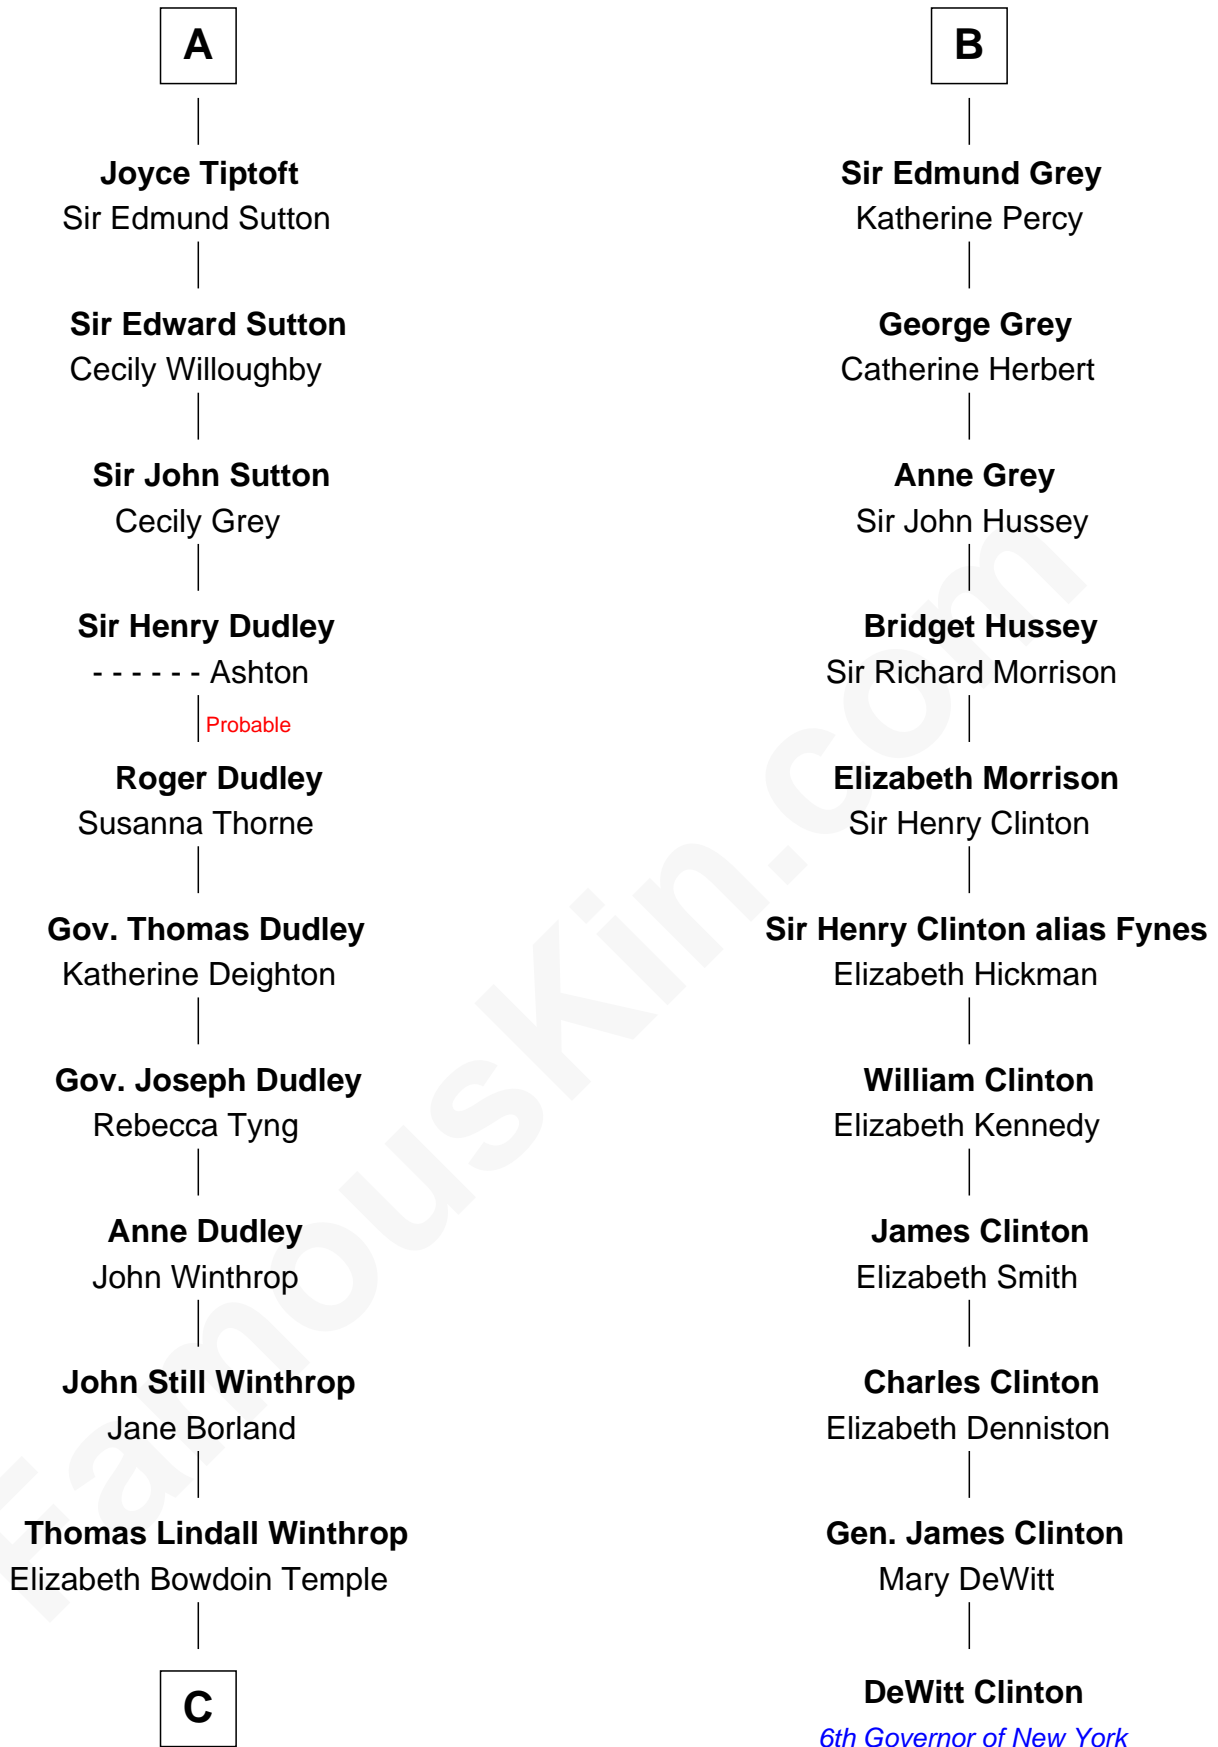

FamousKin.com

Relationship Chart of

John Kerry

68th U.S. Secretary of State

17th cousin 4 times removed of

DeWitt Clinton

6th Governor of New York

Louis VIII, King of France
Blanche of Castile

Joyce Cherleton
Sir John Tiptoft

A

Louis IX, King of France
Margaret Berenger

Philip III, King of France
Maria of Brabant

Margaret of France
Edward I, King of England

Edmund of Woodstock
Margaret Wake

Joan Plantagenet
Thomas Holand

John de Holand
Elizabeth of Lancaster

Constance de Holand
Sir John Grey

B

C

Robert Charles Winthrop
Elizabeth Cabot Blanchard

Robert Charles Winthrop
Elizabeth Mason

Margaret Tyndal Winthrop
James Grant Forbes