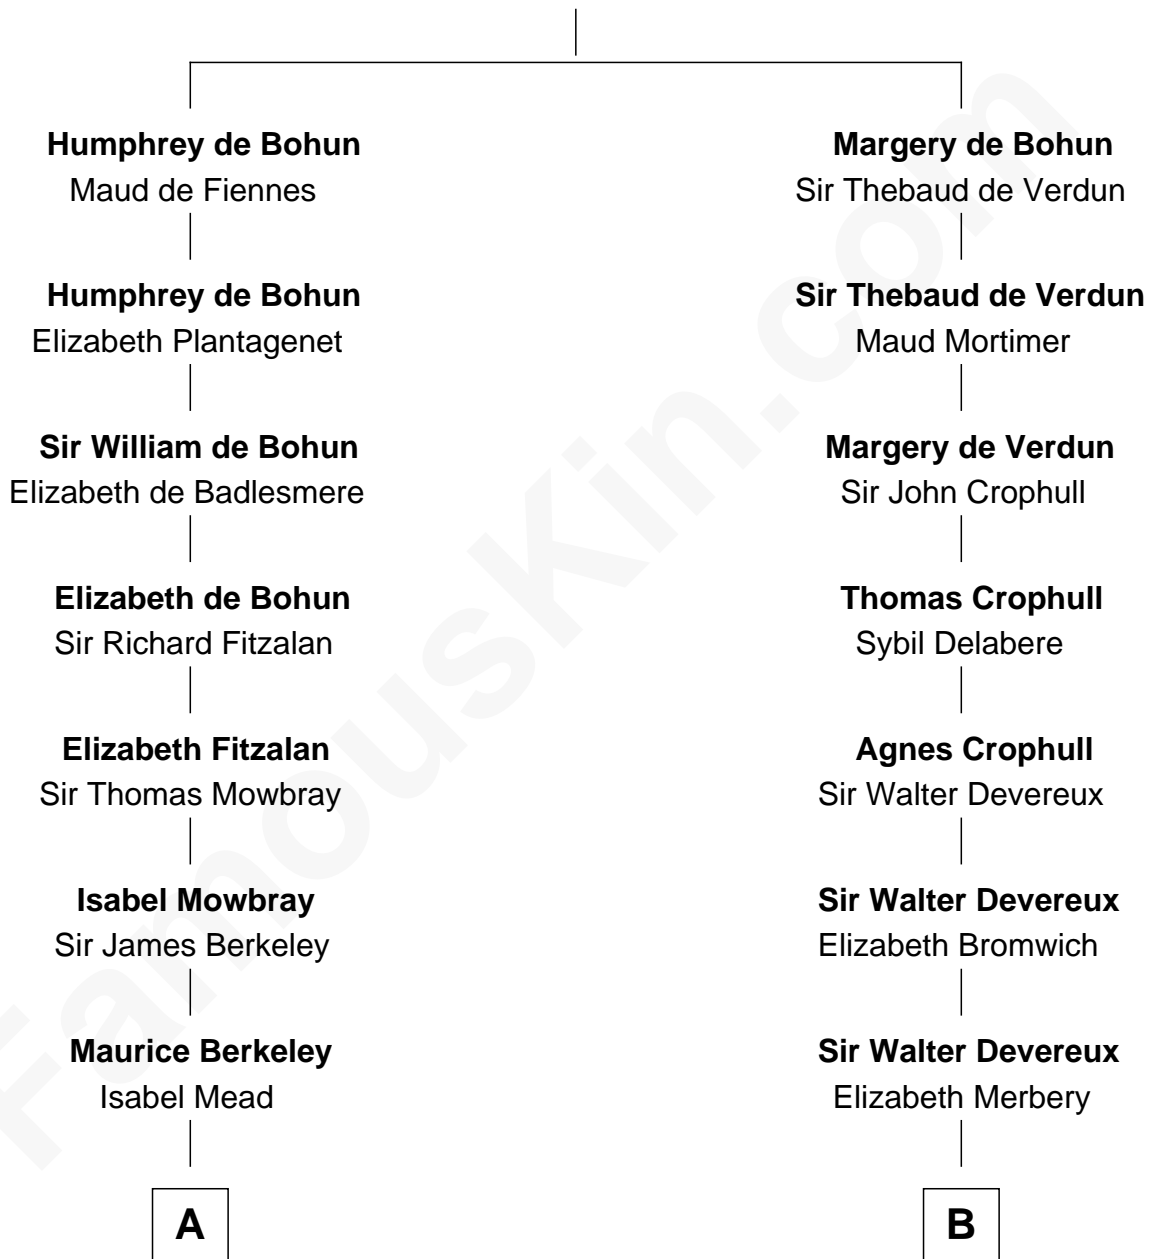

FamousKin.com

Relationship Chart of

John Kerry

68th U.S. Secretary of State

17th cousin 4 times removed of

DeWitt Clinton

6th Governor of New York

Sir Humphrey de Bohun

Eleanor de Braiose

C

Robert Charles Winthrop
Elizabeth Cabot Blanchard

Robert Charles Winthrop
Elizabeth Mason

Margaret Tyndal Winthrop
James Grant Forbes

Rosemary Isabel Forbes
Richard John Kerry

John Kerry
68th U.S. Secretary of State