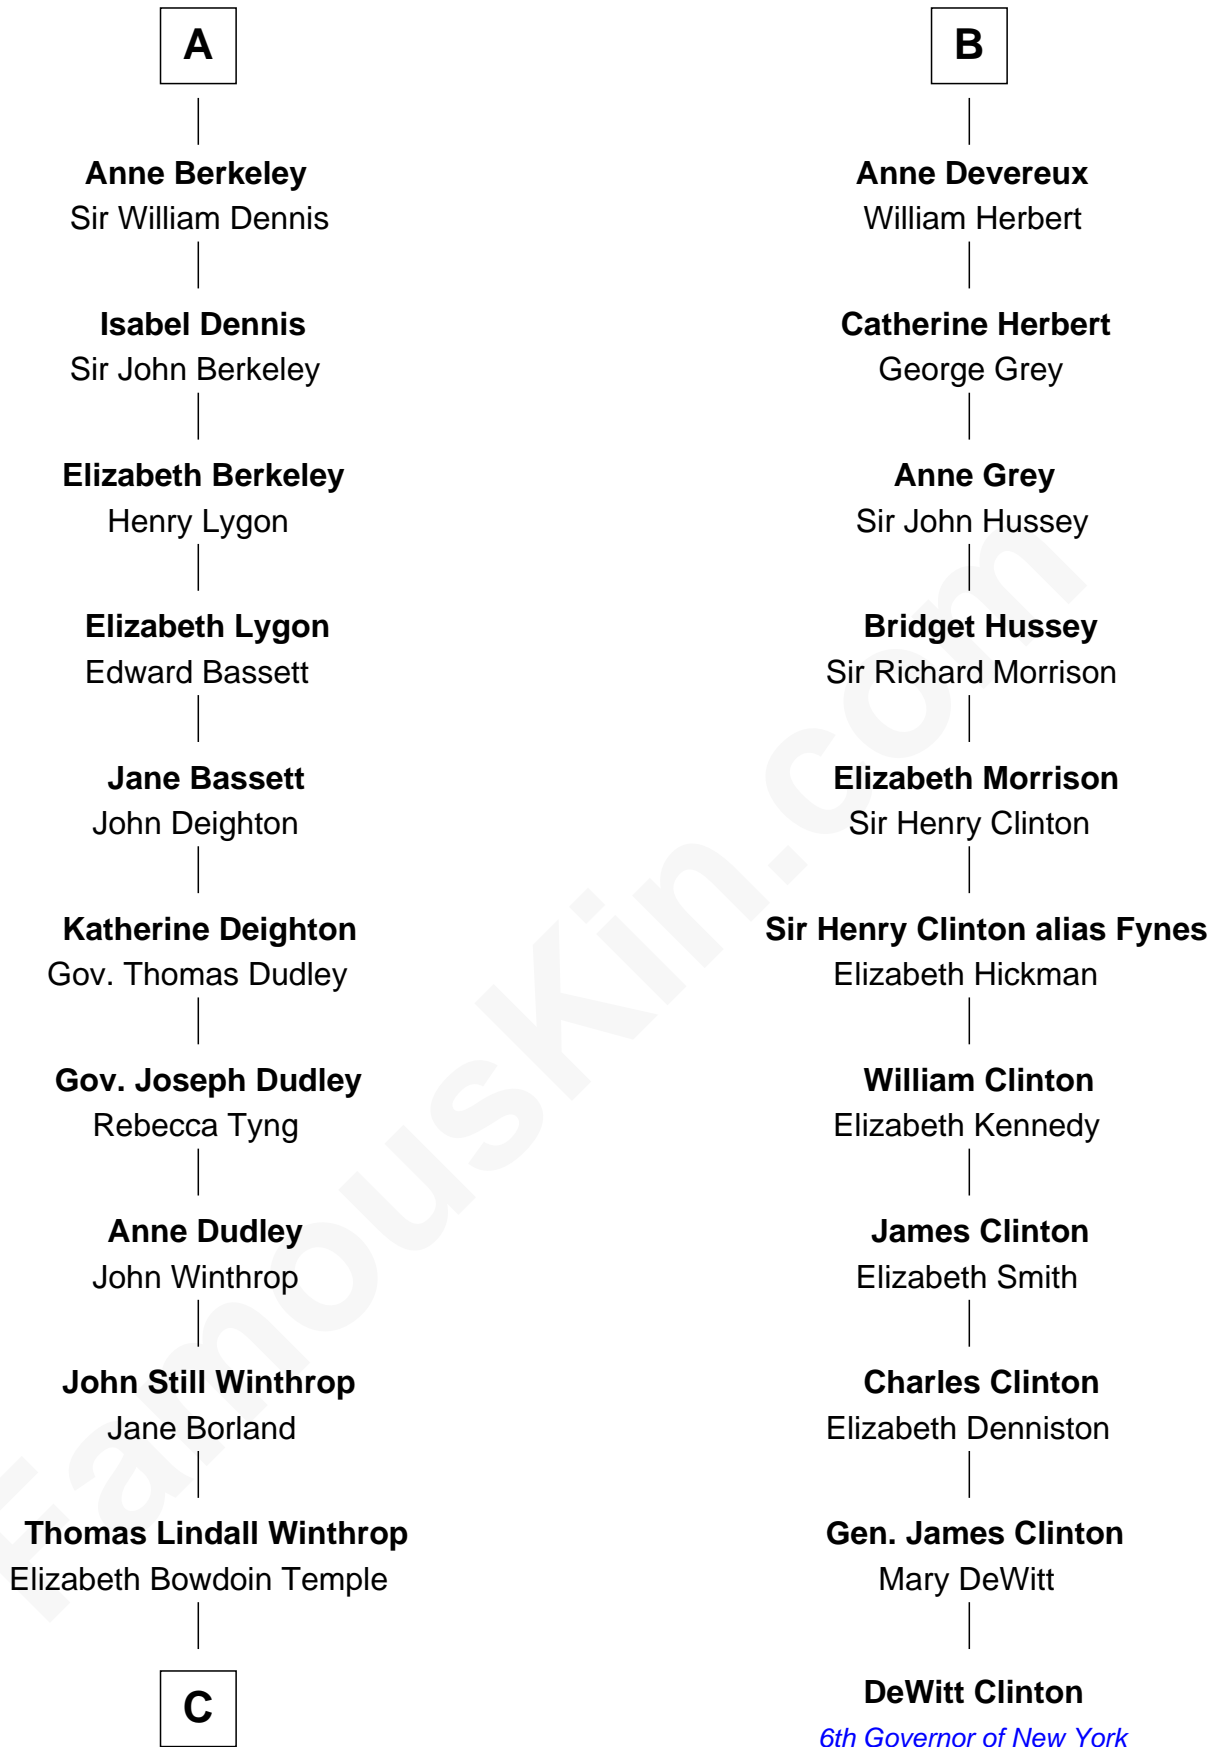

FamousKin.com

Relationship Chart of

John Kerry

68th U.S. Secretary of State

17th cousin 4 times removed of

DeWitt Clinton

6th Governor of New York

Sir Humphrey de Bohun

Eleanor de Braiose

C

Robert Charles Winthrop
Elizabeth Cabot Blanchard

Robert Charles Winthrop
Elizabeth Mason

Margaret Tyndal Winthrop
James Grant Forbes

Rosemary Isabel Forbes
Richard John Kerry

John Kerry
68th U.S. Secretary of State