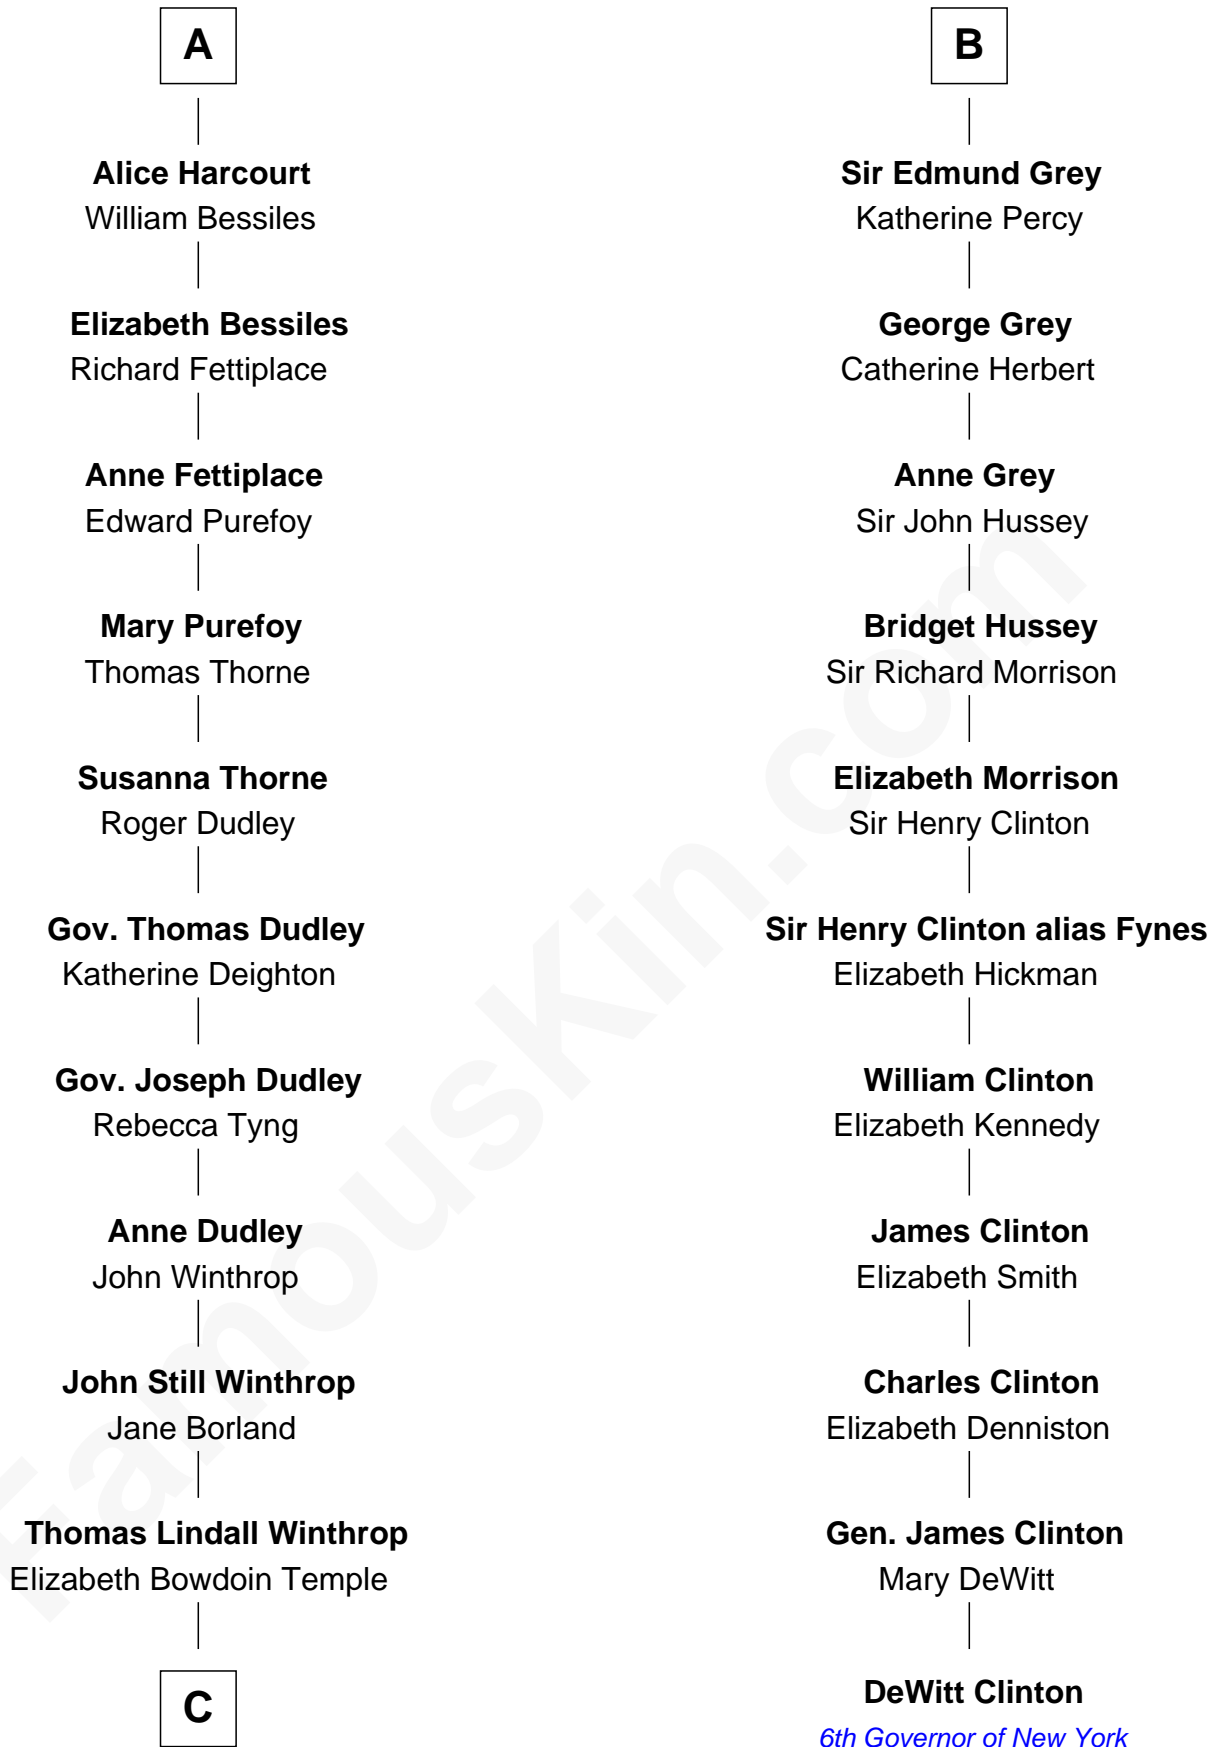

FamousKin.com Relationship Chart of

John Kerry

68th U.S. Secretary of State

17th cousin 4 times removed of

DeWitt Clinton

6th Governor of New York

Sir William de Hastings

Margaret le Bigod

Ada of Huntingdon

Sir Henry de Hastings

Joan de Cantilupe

Sir John de Hastings

Isabel de Valence

Elizabeth de Hastings

Sir Roger de Grey

Sir Reynold de Grey

Eleanor le Strange

Sir Reynold Grey

Margaret de Ros

Sir John Grey

Constance de Holand

B

C

Robert Charles Winthrop
Elizabeth Cabot Blanchard

Robert Charles Winthrop
Elizabeth Mason

Margaret Tyndal Winthrop
James Grant Forbes

Rosemary Isabel Forbes
Richard John Kerry

John Kerry
68th U.S. Secretary of State

FamousKin.com