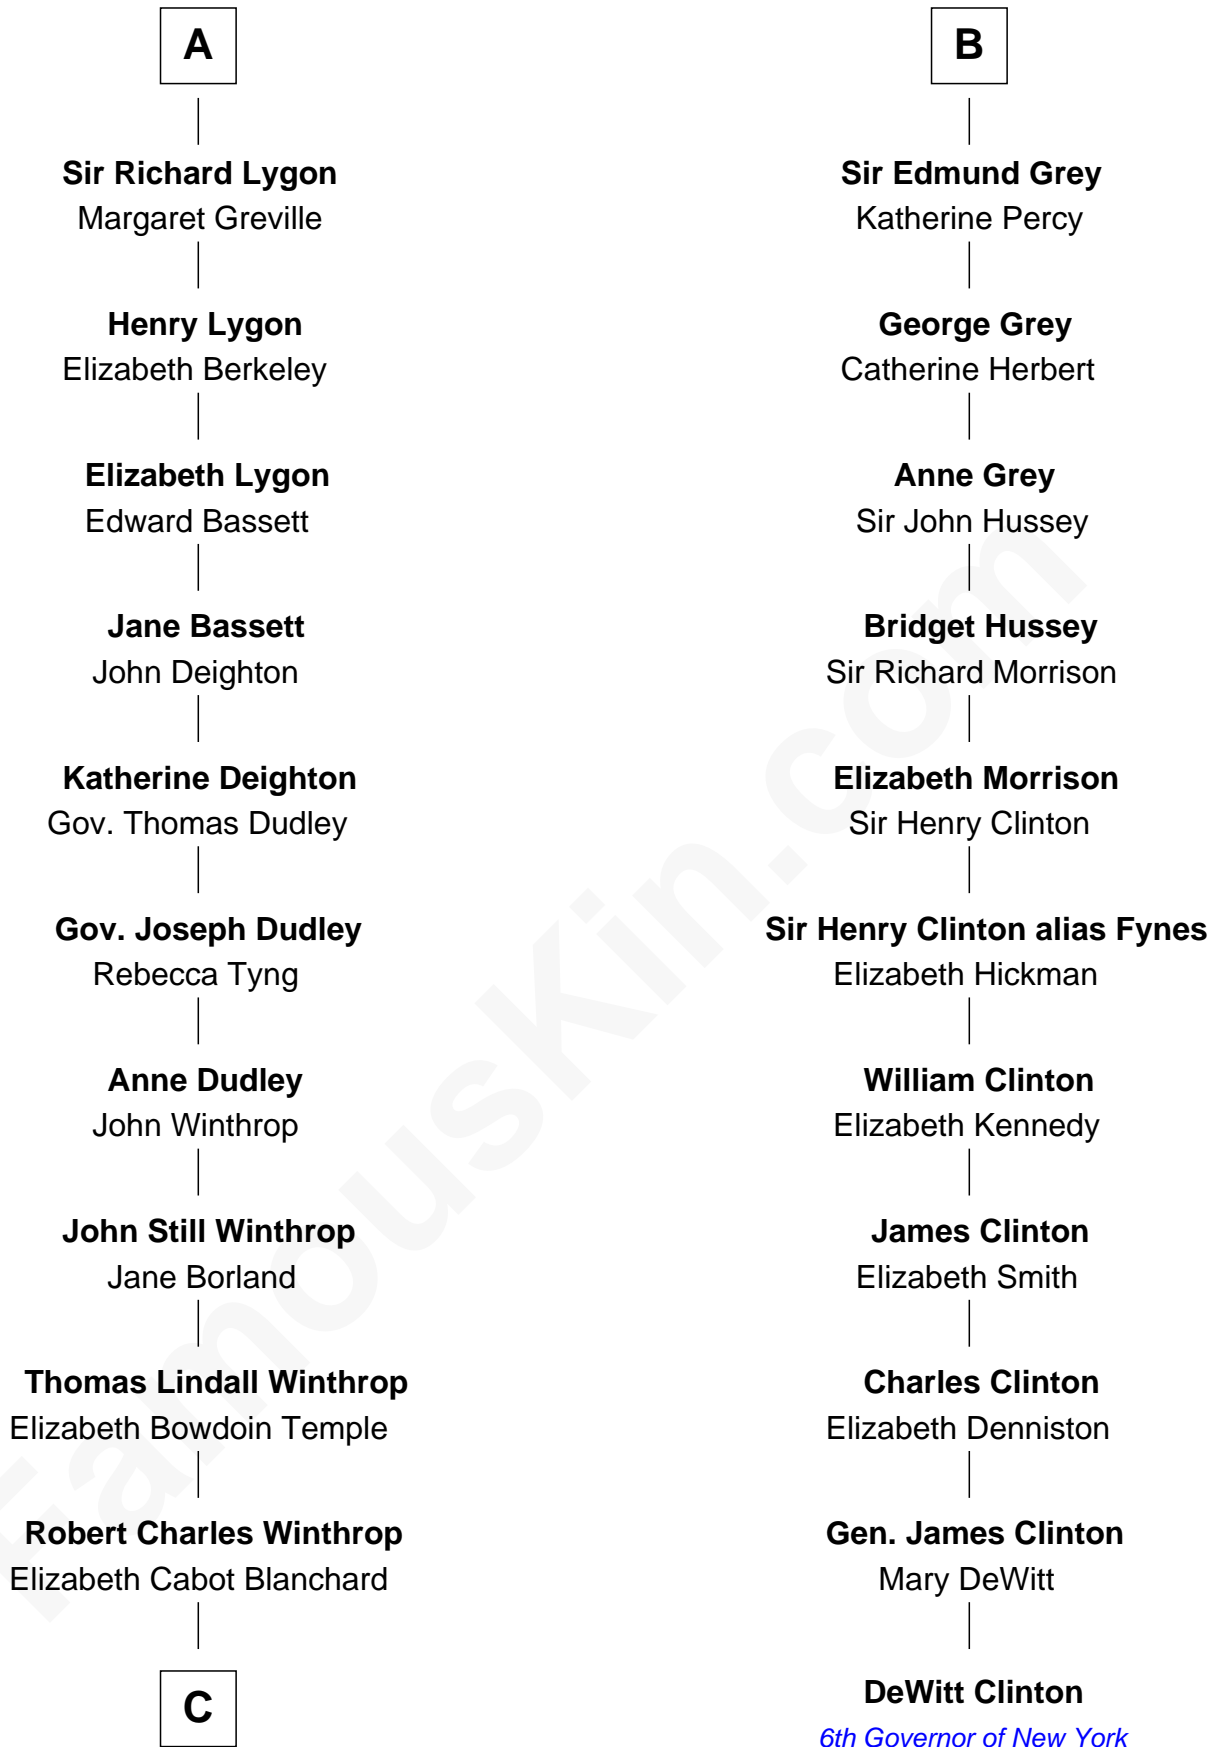

# FamousKin.com Relationship Chart of

**John Kerry**

*68th U.S. Secretary of State*

17th cousin 3 times removed of

**DeWitt Clinton**

*6th Governor of New York*

**Sir William de Beauchamp**

Isabel Mauduit

**Sir Walter de Beauchamp**

Alice de Tony

**Giles de Beauchamp**

Catherine de Bures

**John de Beauchamp**

Elizabeth - - - - -

**Sir William de Beauchamp**

Catherine de Ufflete

John of Gaunt

**Elizabeth of Lancaster**

John de Holand

**Constance de Holand**

Sir John Grey

**B**

**C**

Robert Charles Winthrop

Elizabeth Mason

Margaret Tyndal Winthrop

James Grant Forbes

Rosemary Isabel Forbes

Richard John Kerry

John Kerry

*68th U.S. Secretary of State*

FamousKin.com