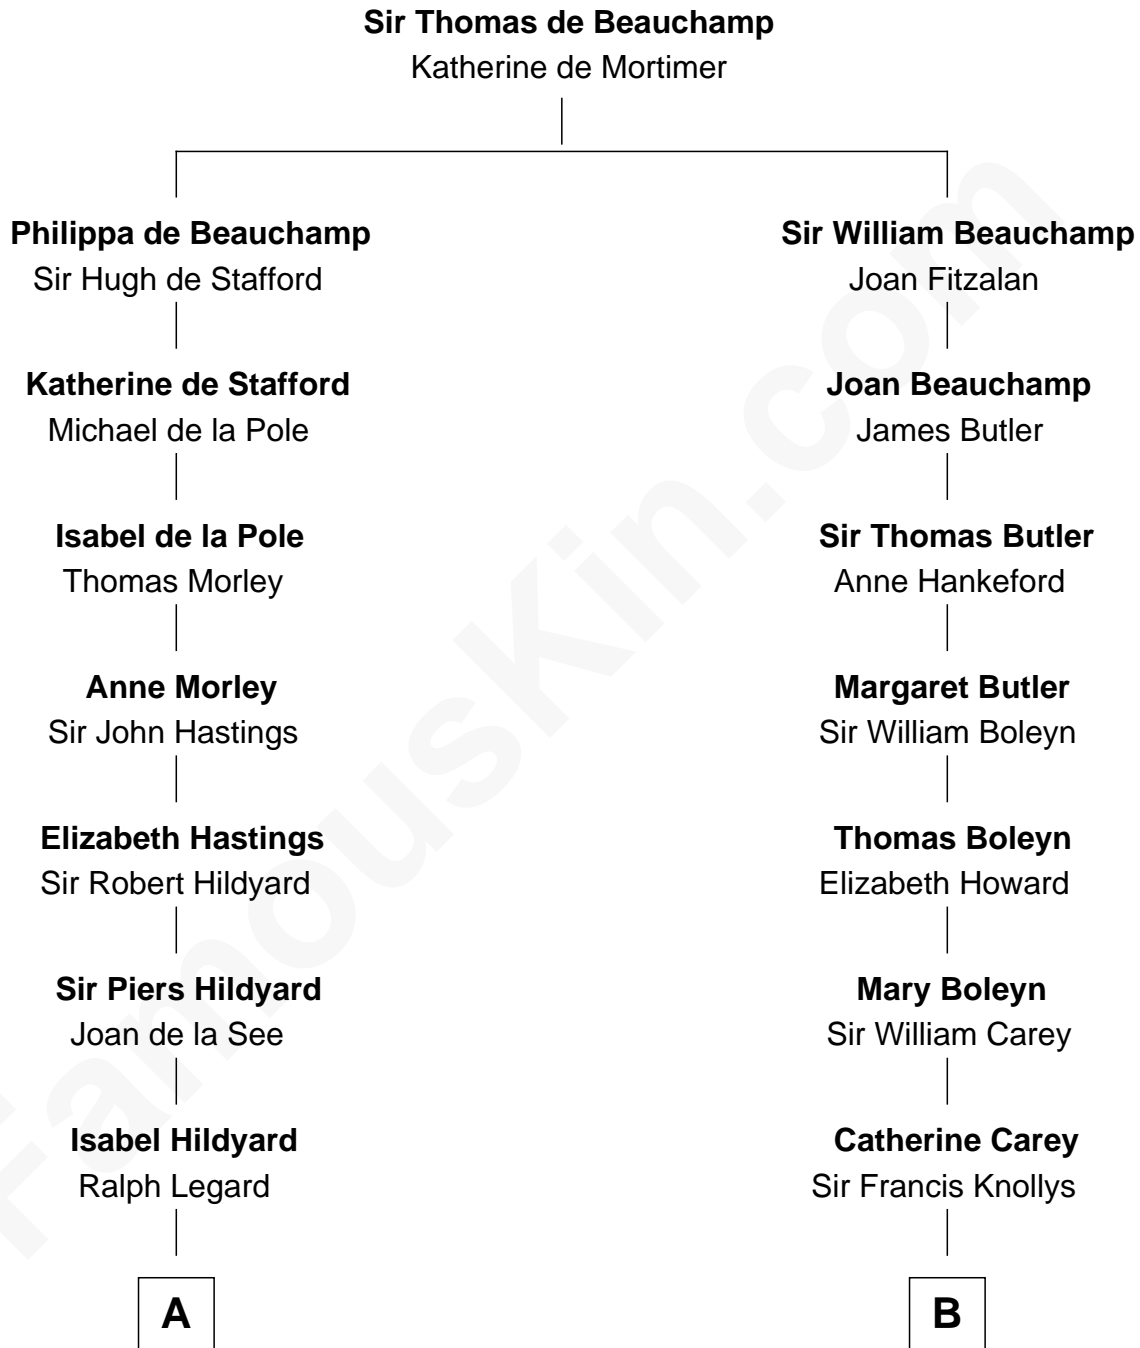

FamousKin.com

Relationship Chart of

John Kerry

68th U.S. Secretary of State

15th cousin 6 times removed of

Lt. Gen. James Brudenell

Leader of the "Charge of the Light Brigade"

C

—
Elizabeth Cabot Blanchard

Robert Charles Winthrop

—
Robert Charles Winthrop

Elizabeth Mason

—
Margaret Tyndal Winthrop

James Grant Forbes

—
Rosemary Isabel Forbes

Richard John Kerry