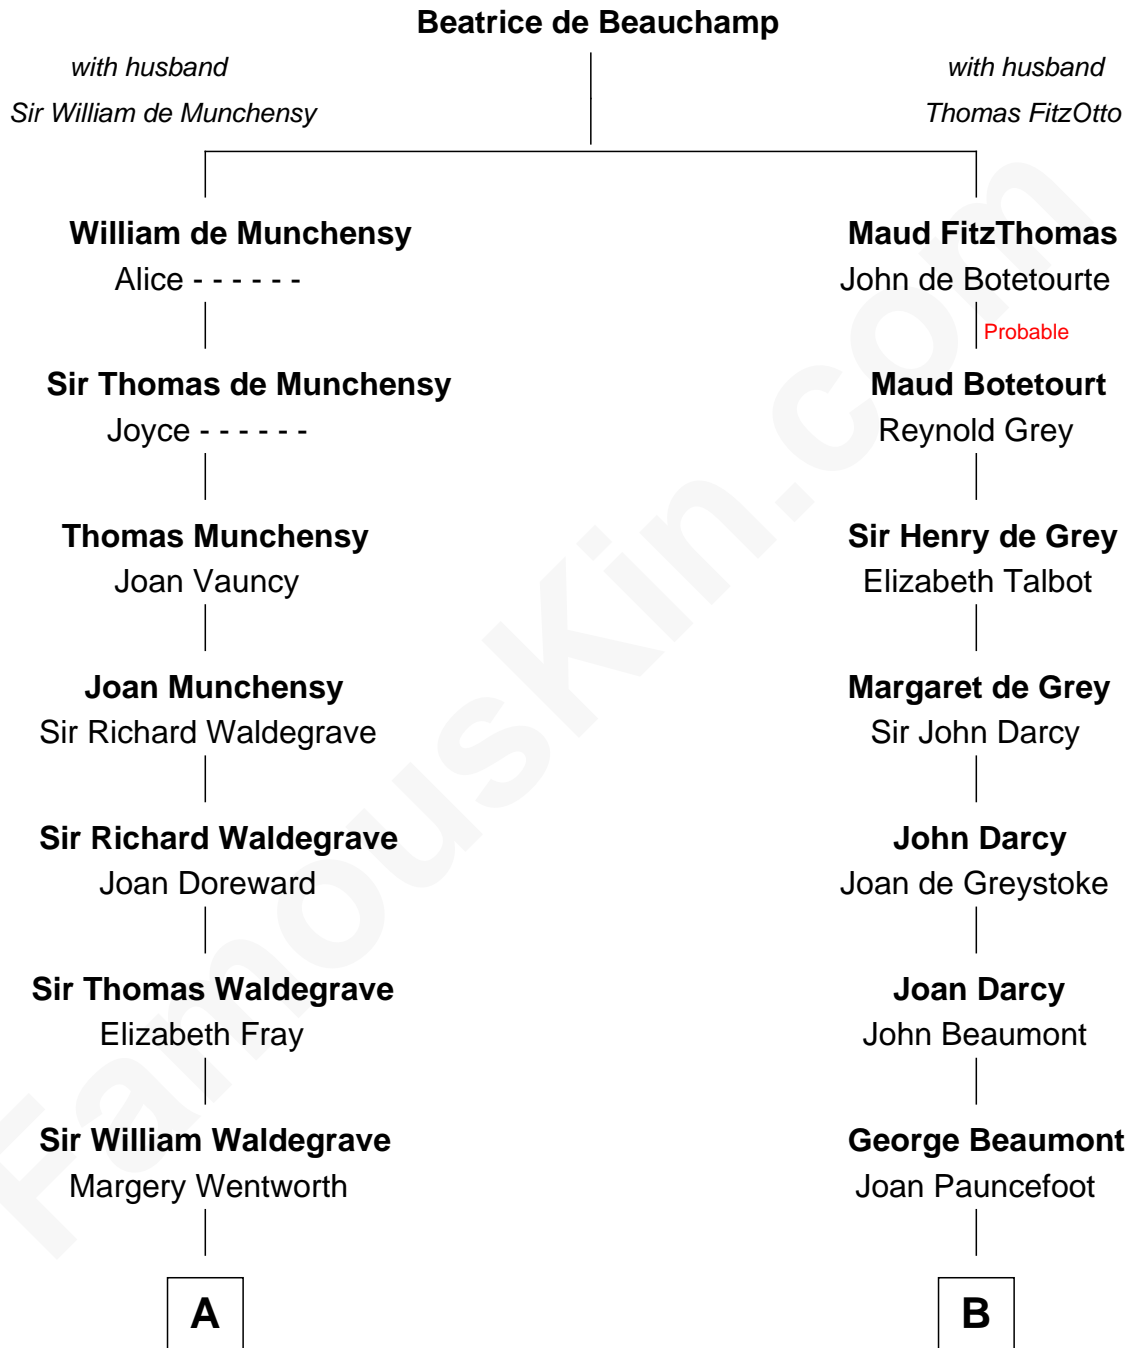

FamousKin.com

Relationship Chart of

John Kerry

68th U.S. Secretary of State

16th cousin 5 times removed of

Lt. Gen. James Brudenell

Leader of the "Charge of the Light Brigade"

C

—
Sarah Ellen Francis
Robert Means Mason

—
Elizabeth Mason
Robert Charles Winthrop

—
Margaret Tyndal Winthrop
James Grant Forbes

—
Rosemary Isabel Forbes
Richard John Kerry

—
John Kerry
68th U.S. Secretary of State