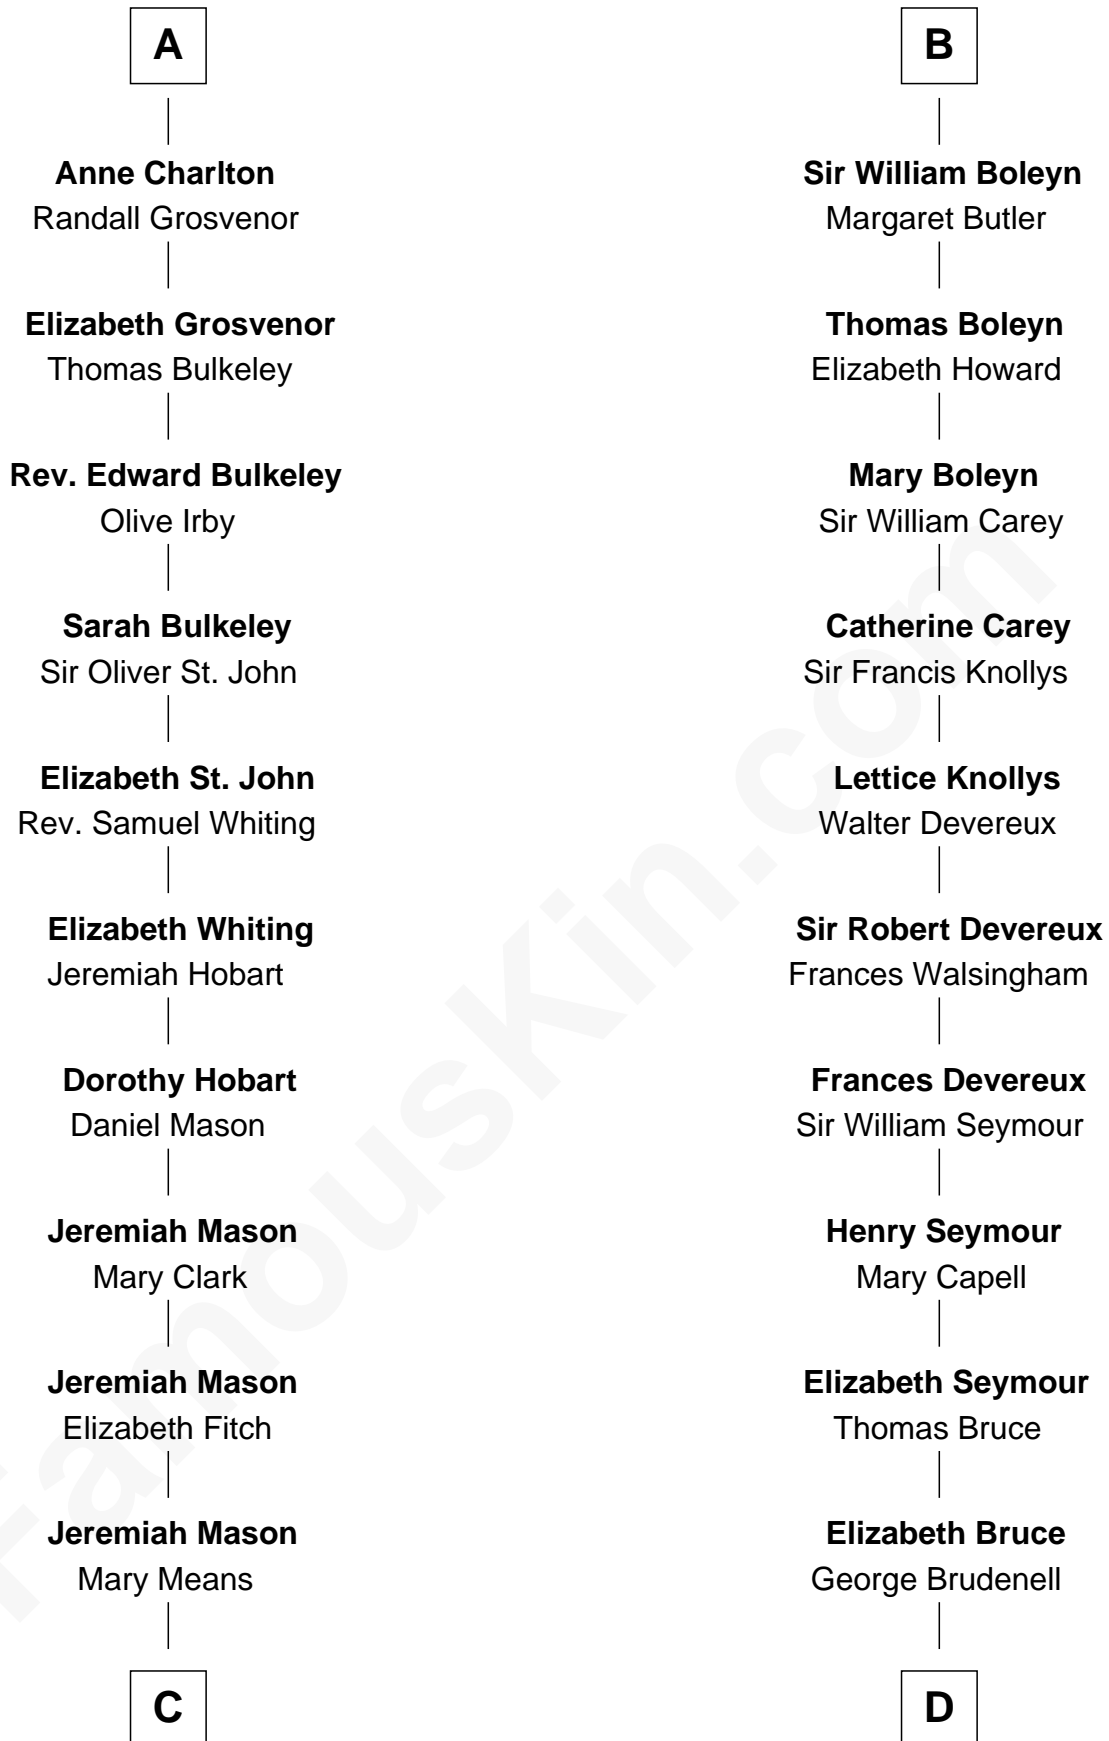

FamousKin.com

Relationship Chart of

John Kerry

68th U.S. Secretary of State

19th cousin 2 times removed of

Lt. Gen. James Brudenell

Leader of the "Charge of the Light Brigade"

C

Robert Means Mason
Sarah Ellen Francis

Elizabeth Mason
Robert Charles Winthrop

Margaret Tyndal Winthrop
James Grant Forbes

Rosemary Isabel Forbes
Richard John Kerry

John Kerry
68th U.S. Secretary of State