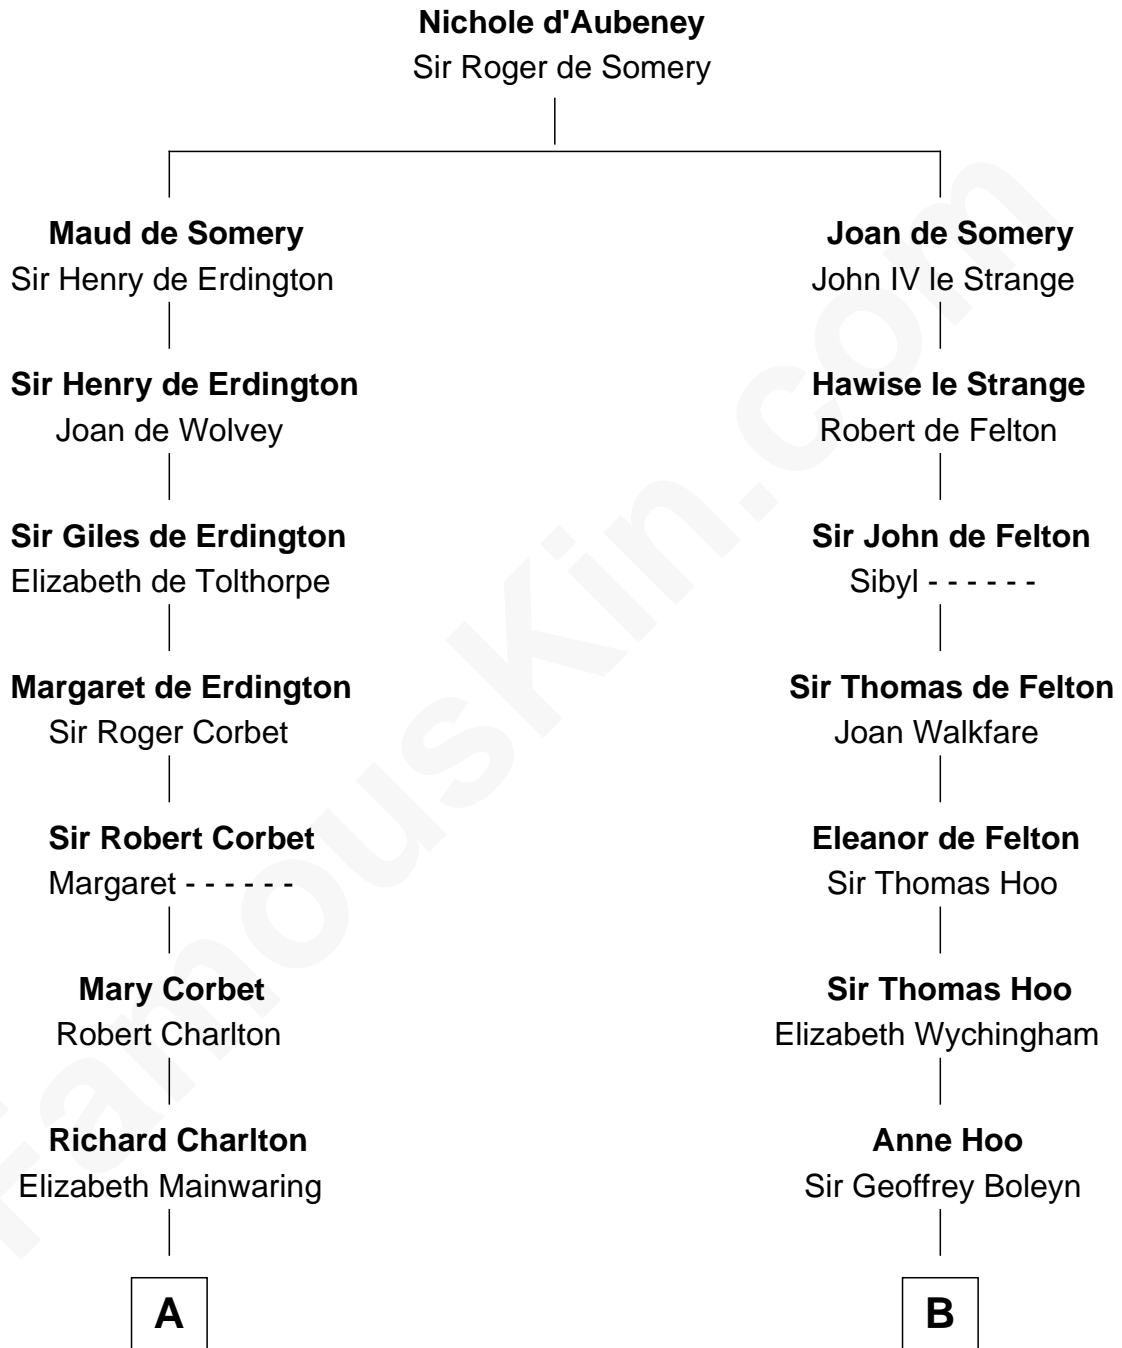

FamousKin.com

Relationship Chart of

John Kerry

68th U.S. Secretary of State

19th cousin 2 times removed of

Lt. Gen. James Brudenell

Leader of the "Charge of the Light Brigade"

C

Robert Means Mason
Sarah Ellen Francis

Elizabeth Mason
Robert Charles Winthrop

Margaret Tyndal Winthrop
James Grant Forbes

Rosemary Isabel Forbes
Richard John Kerry

John Kerry
68th U.S. Secretary of State