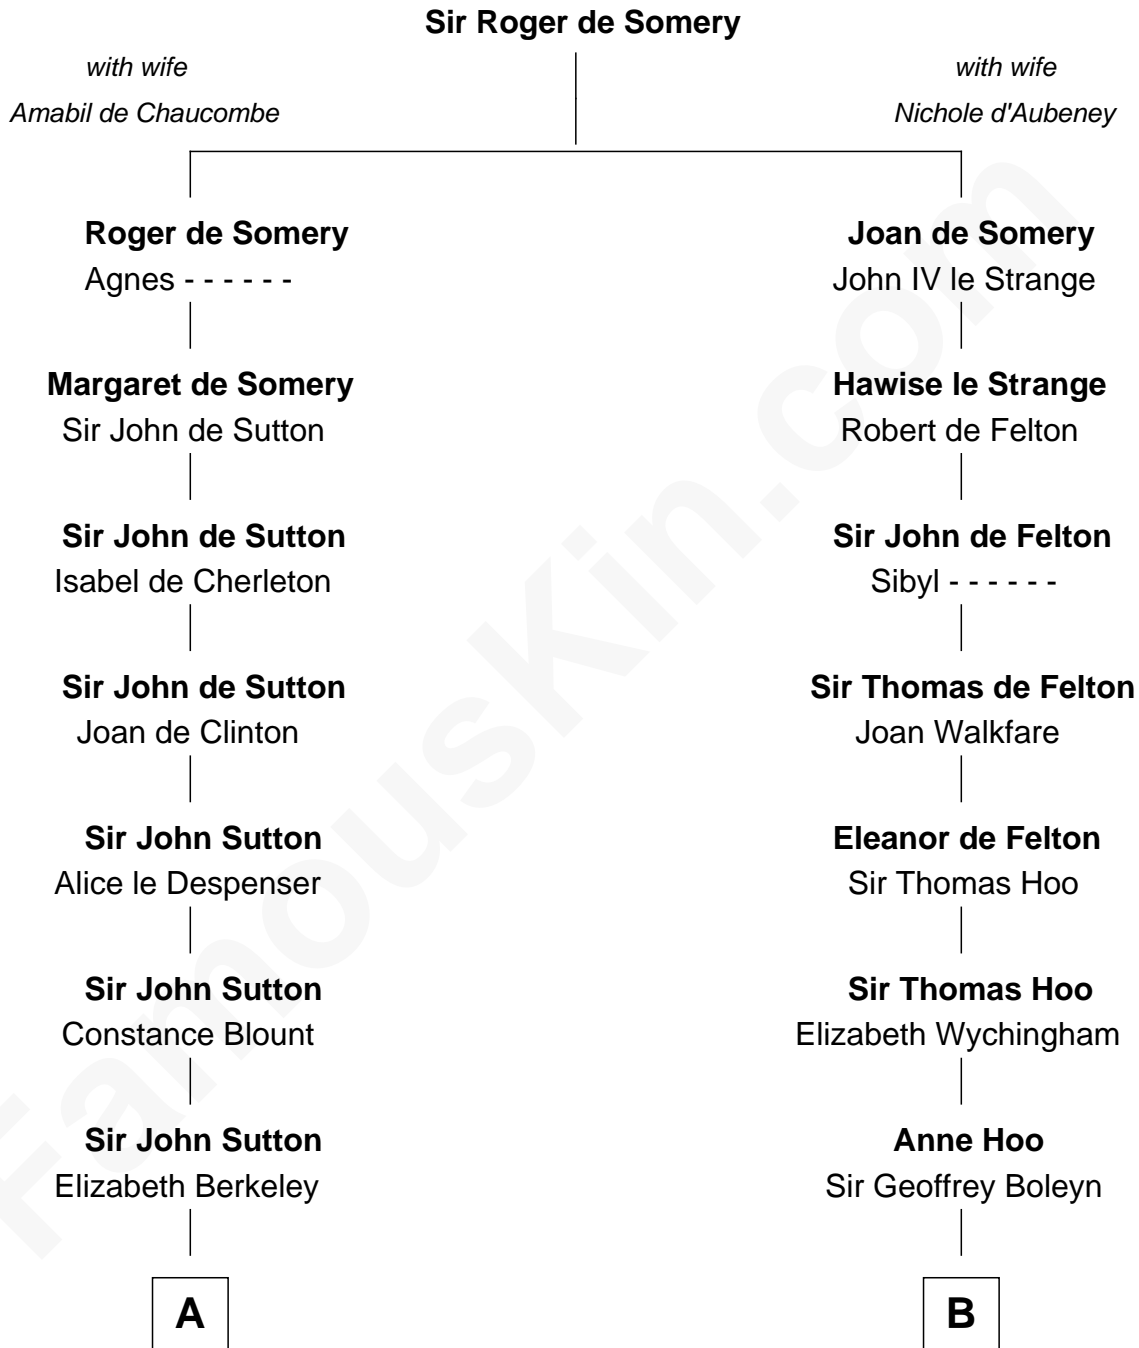

FamousKin.com

Relationship Chart of

John Kerry

68th U.S. Secretary of State

19th cousin 2 times removed of

Lt. Gen. James Brudenell

Leader of the "Charge of the Light Brigade"

C

Robert Charles Winthrop
Elizabeth Cabot Blanchard

Robert Charles Winthrop
Elizabeth Mason

Margaret Tyndal Winthrop
James Grant Forbes

Rosemary Isabel Forbes
Richard John Kerry

John Kerry
68th U.S. Secretary of State