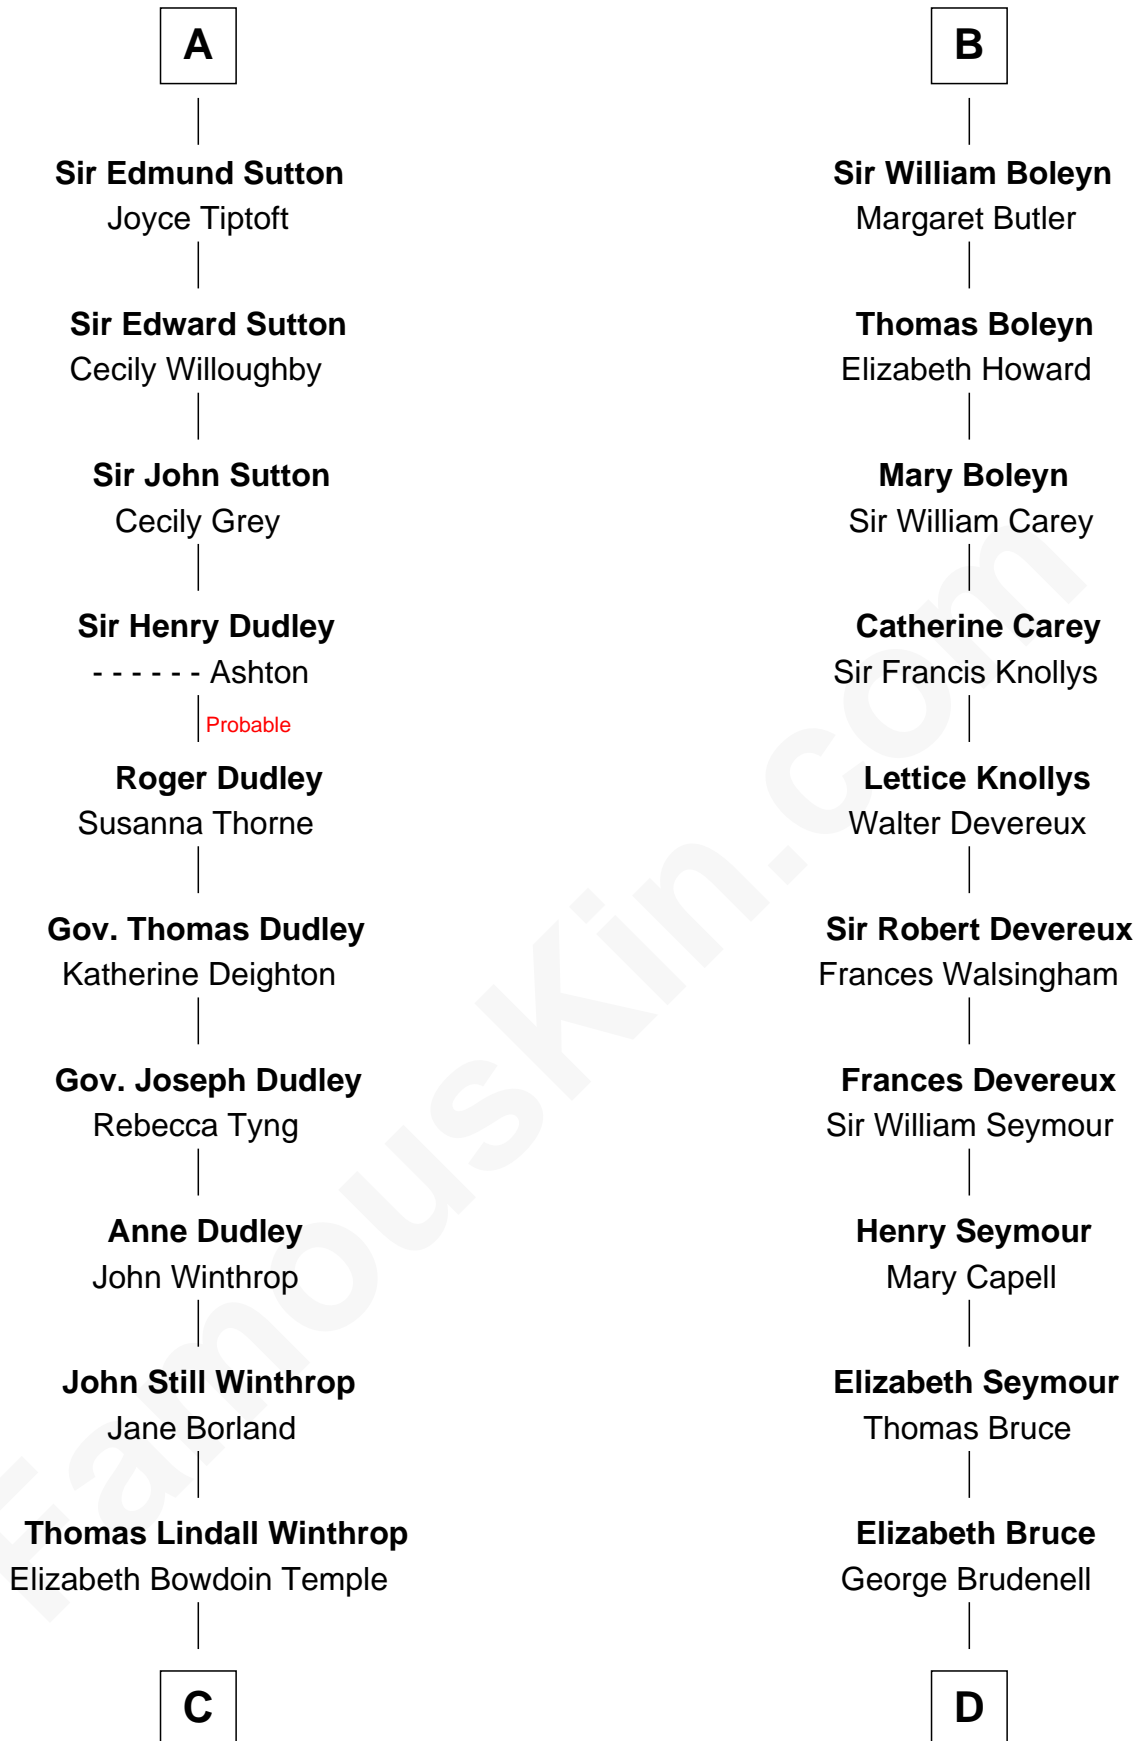

FamousKin.com

Relationship Chart of

John Kerry

68th U.S. Secretary of State

19th cousin 2 times removed of

Lt. Gen. James Brudenell

Leader of the "Charge of the Light Brigade"

C

Robert Charles Winthrop
Elizabeth Cabot Blanchard

Robert Charles Winthrop
Elizabeth Mason

Margaret Tyndal Winthrop
James Grant Forbes

Rosemary Isabel Forbes
Richard John Kerry

John Kerry
68th U.S. Secretary of State