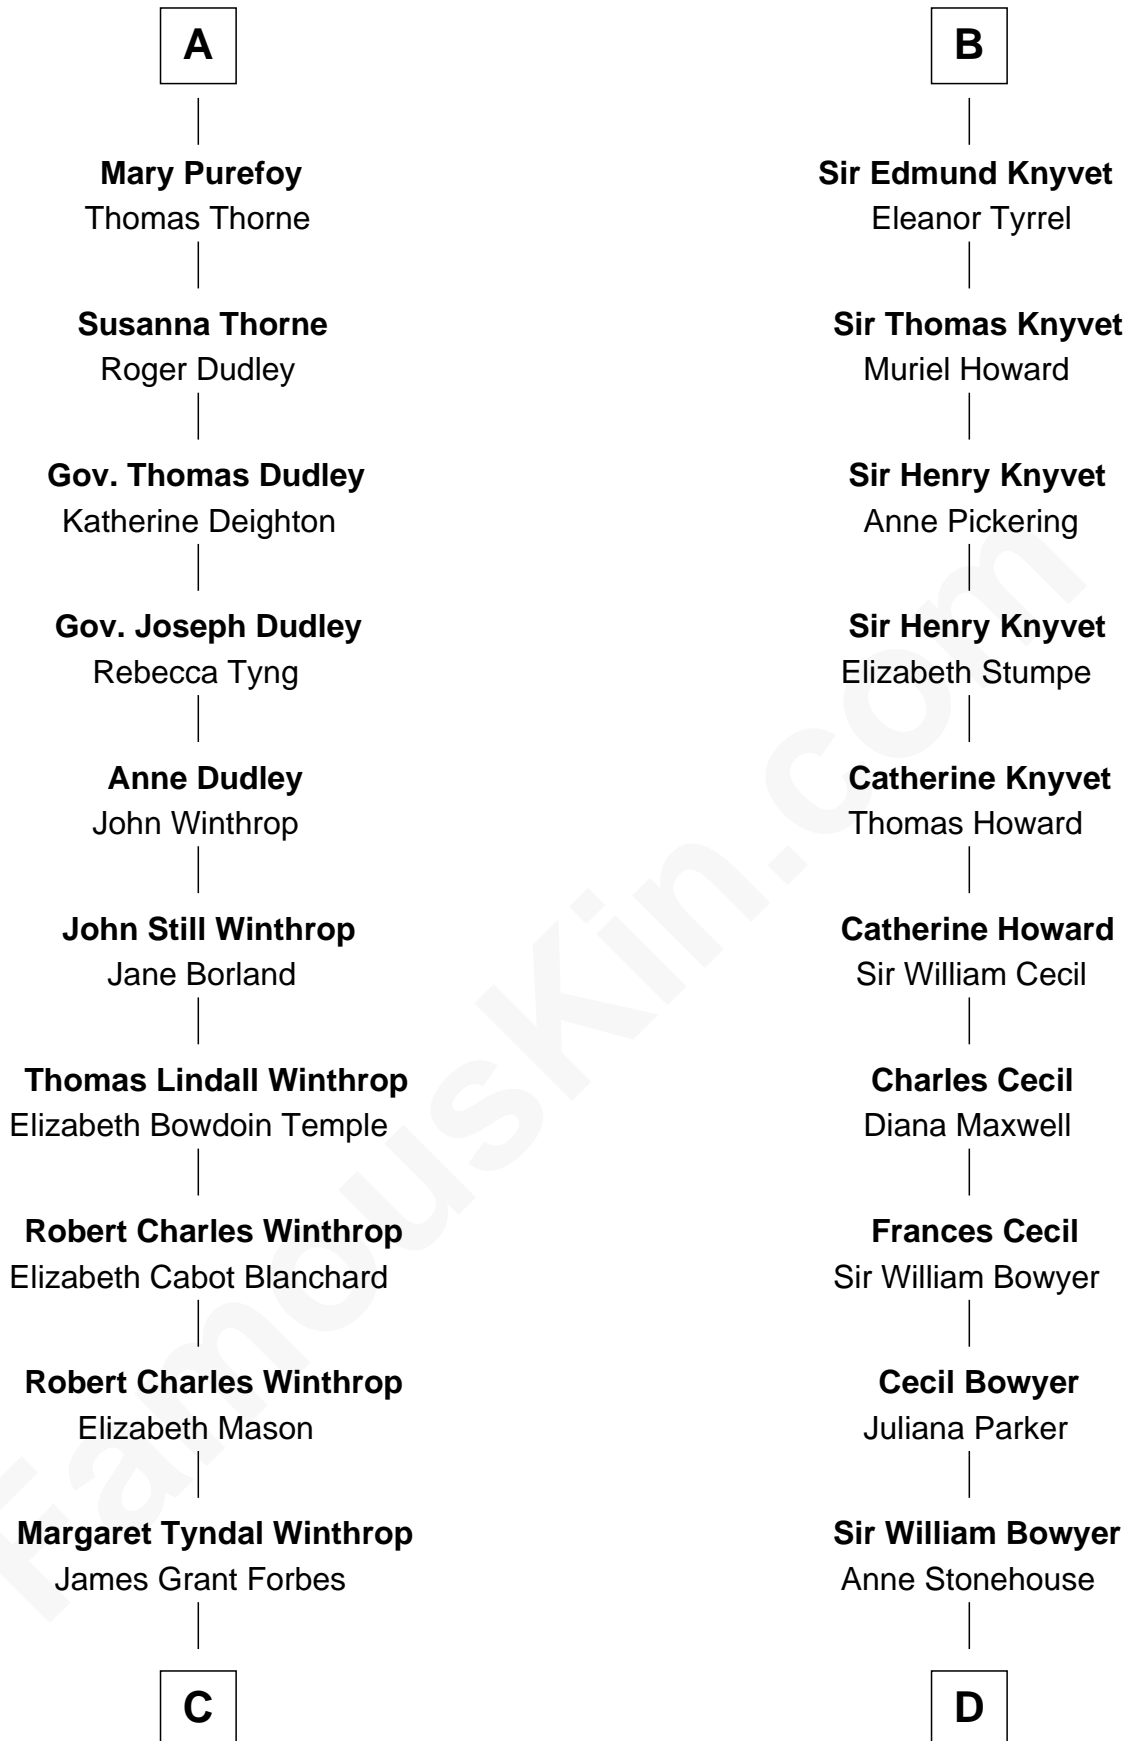

## Relationship Chart of

### John Kerry

68th U.S. Secretary of State

18th cousin 1 time removed of

### Lt. Gen. James Brudenell

Leader of the "Charge of the Light Brigade"

**Sir John Marmion**

Maud de Furnival

**C**

**Rosemary Isabel Forbes**

Richard John Kerry

**John Kerry**