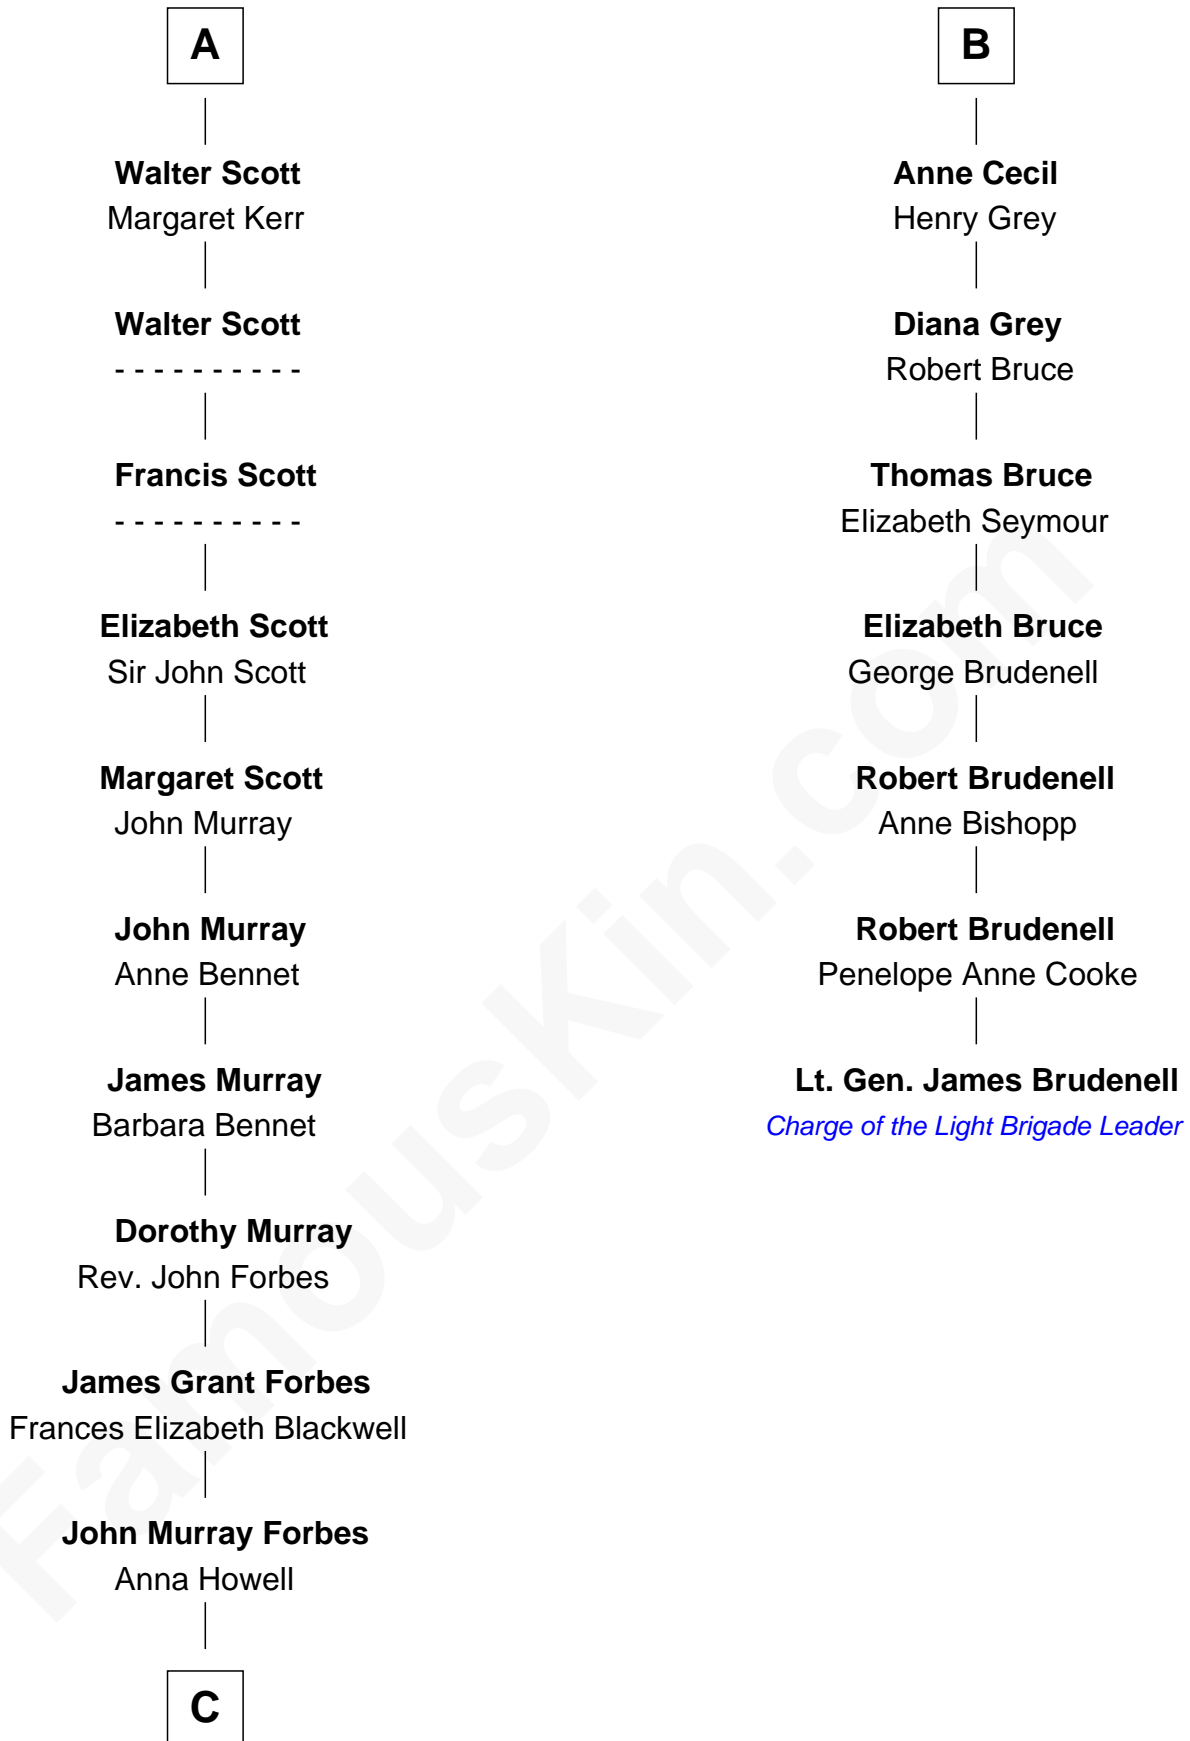

FamousKin.com

Relationship Chart of

John Kerry

68th U.S. Secretary of State

13th cousin 7 times removed of

Lt. Gen. James Brudenell

Leader of the "Charge of the Light Brigade"

C

Francis Blackwell Forbes

Isabel Clarke

James Grant Forbes

Margaret Tyndal Winthrop

Rosemary Isabel Forbes

Richard John Kerry

John Kerry

68th U.S. Secretary of State