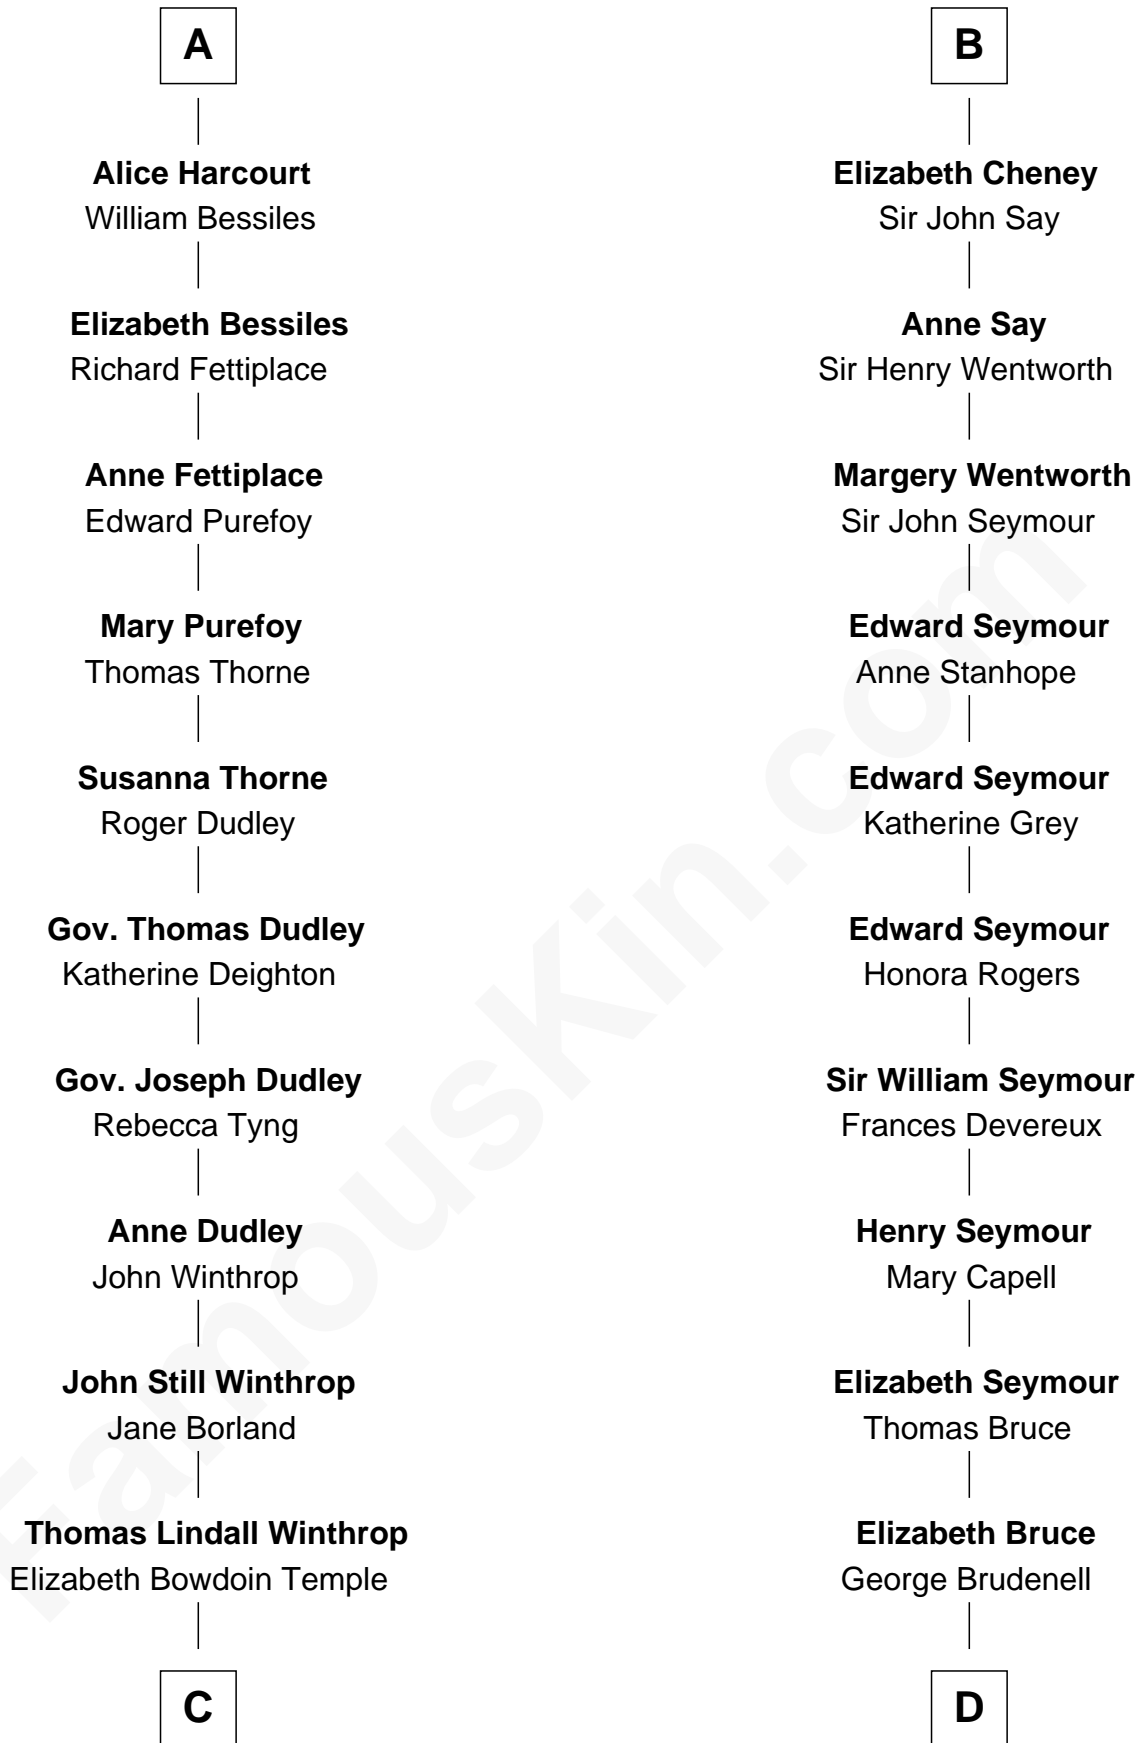

Margaret le Bigod

Hillary de Hastings

Sir William de Harcourt

Sir Richard de Harcourt

Margaret Beke

Sir John de Harcourt

Eleanor la Zouche

Sir William de Harcourt

Joan de Grey

Sir Thomas Harcourt

Maud Grey

Sir Thomas Harcourt

Jane Fraunceys

Sir Richard Harcourt

Edith St. Clair

A

Sir Reynold de Grey

Eleanor le Strange

Ida Grey

John Cokayne

Elizabeth Cokayne

Sir Laurence Cheney

B

C

Robert Charles Winthrop
Elizabeth Cabot Blanchard

Robert Charles Winthrop
Elizabeth Mason

Margaret Tyndal Winthrop
James Grant Forbes

Rosemary Isabel Forbes
Richard John Kerry

John Kerry
68th U.S. Secretary of State