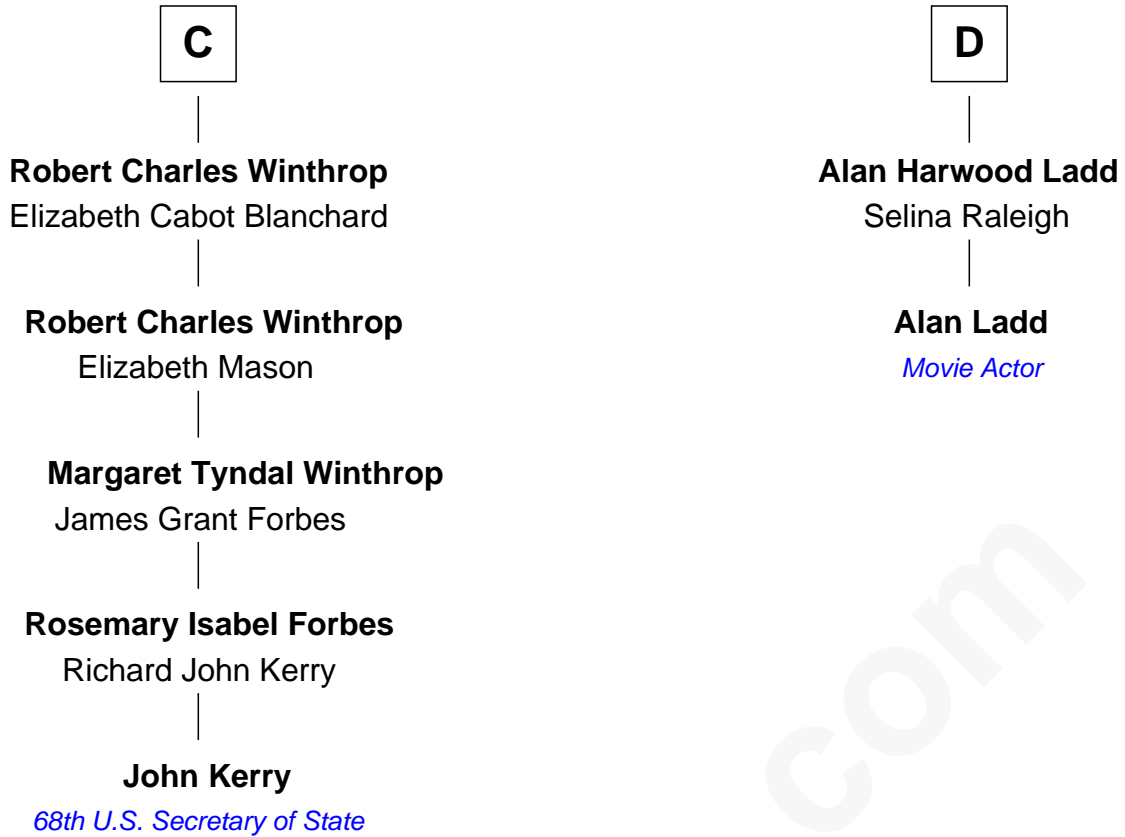

FamousKin.com Relationship Chart of

John Kerry

68th U.S. Secretary of State

18th cousin 3 times removed of

Alan Ladd

Movie Actor

William de Montagu
Katherine de Grandison

Philippa de Montagu
Sir Roger de Mortimer

Edmund Mortimer
Philippa Plantagenet

Elizabeth Mortimer
Sir Henry Percy

Sir Henry Percy
Eleanor Neville

Anne Percy
Sir Thomas Hungerford

Mary Hungerford
Sir Edward Hastings

Anne Hastings
Sir Thomas Stanley

A

Sibyl de Montagu
Sir Edmund Fitzalan

Philippe Fitzalan
Sir Richard Sergeaux

Alice Sergeaux
Sir Richard de Vere

Sir John de Vere
Elizabeth Howard

Joan de Vere
Sir William Norreys

Margaret Norreys
Gilbert Bullock

Thomas Bullock
Alice Kingsmill

B

FamousKin.com