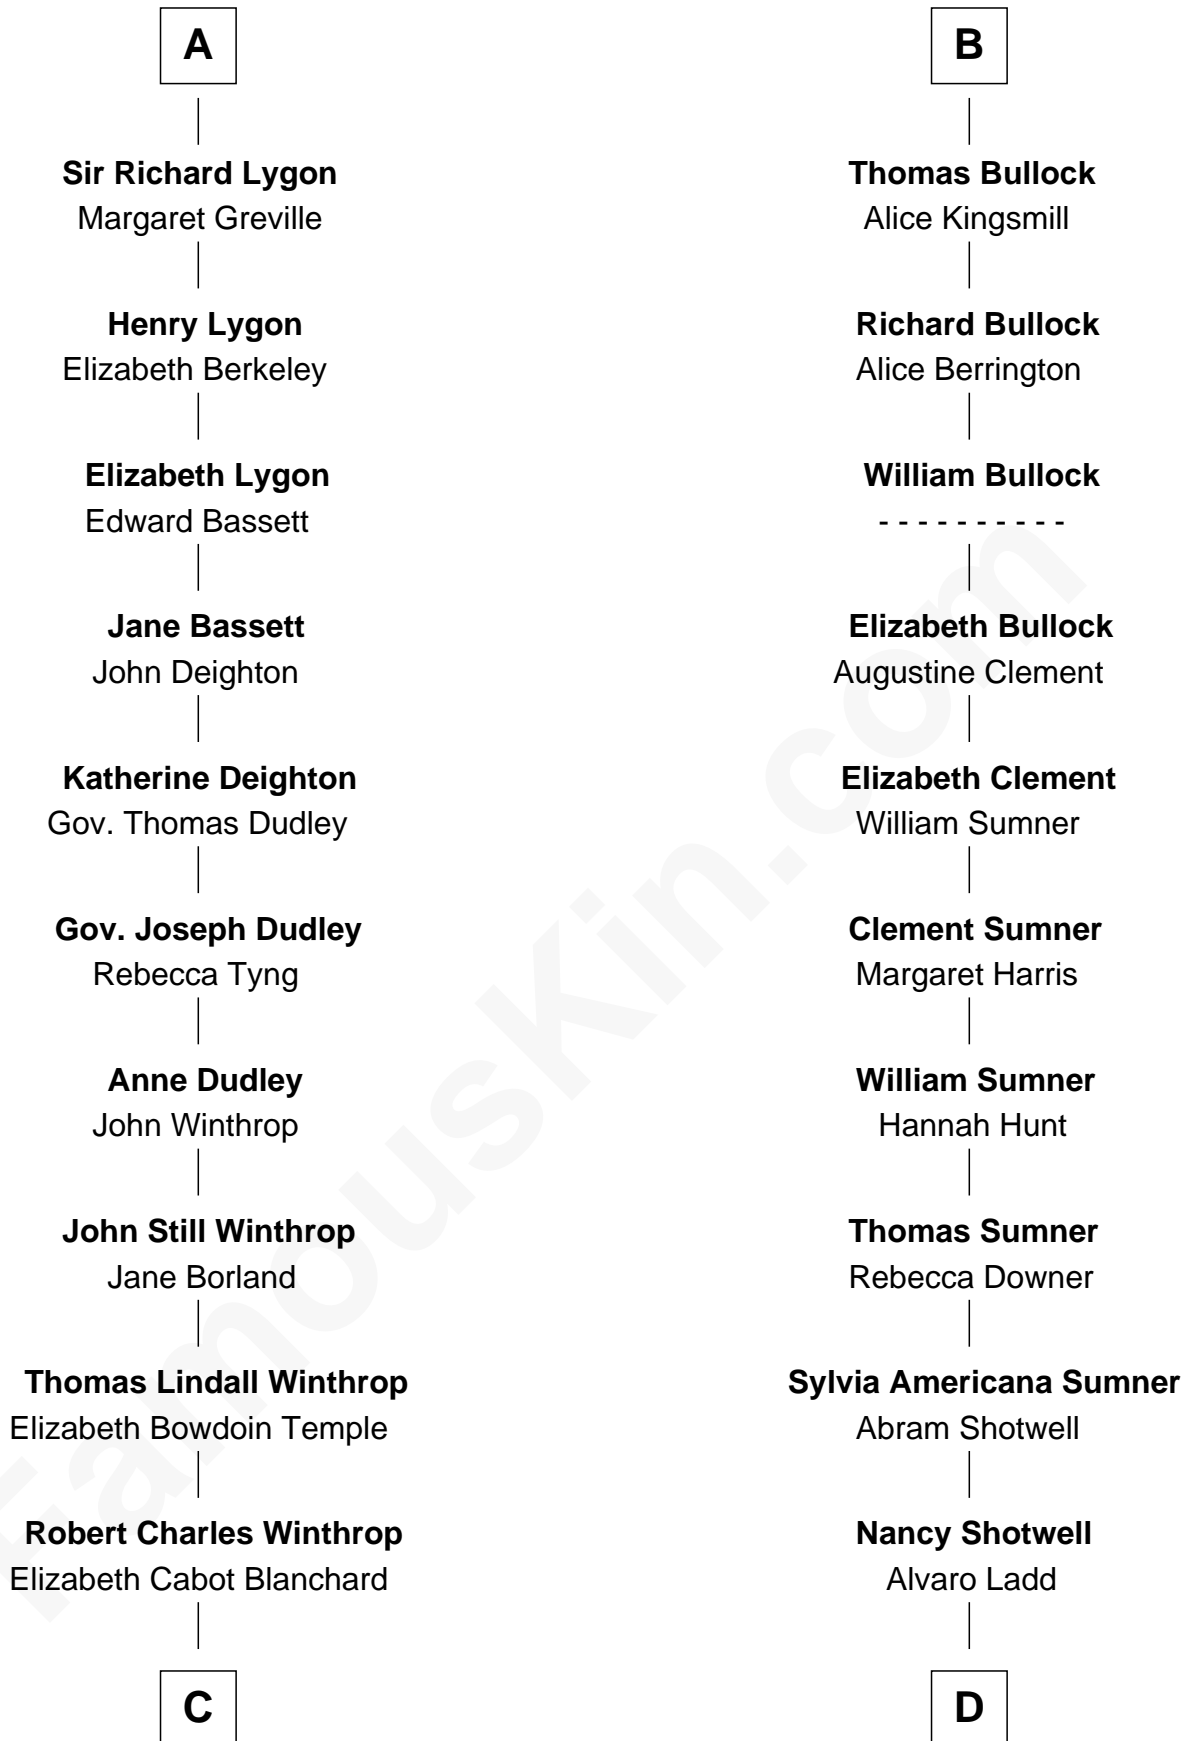

FamousKin.com Relationship Chart of

John Kerry

68th U.S. Secretary of State

19th cousin 1 time removed of

Alan Ladd

Movie Actor

Hugh le Despencer

Eleanor de Clare

Sir Edward le Despencer

Anne de Ferrers

Edward Despencer

Elizabeth Burghersh

Margaret Despencer

Robert de Ferrers

Sir Edmund Ferrers

Ellen Roche

Richard Fitzalan

Sir Edmund Fitzalan

Sibyl de Montagu

Philippe Fitzalan

Sir Richard Sergeaux

Alice Sergeaux

Sir Richard de Vere

Sir John de Vere

Elizabeth Howard

Joan de Vere

Sir William Norreys

Margaret Norreys

Gilbert Bullock

B

FamousKin.com