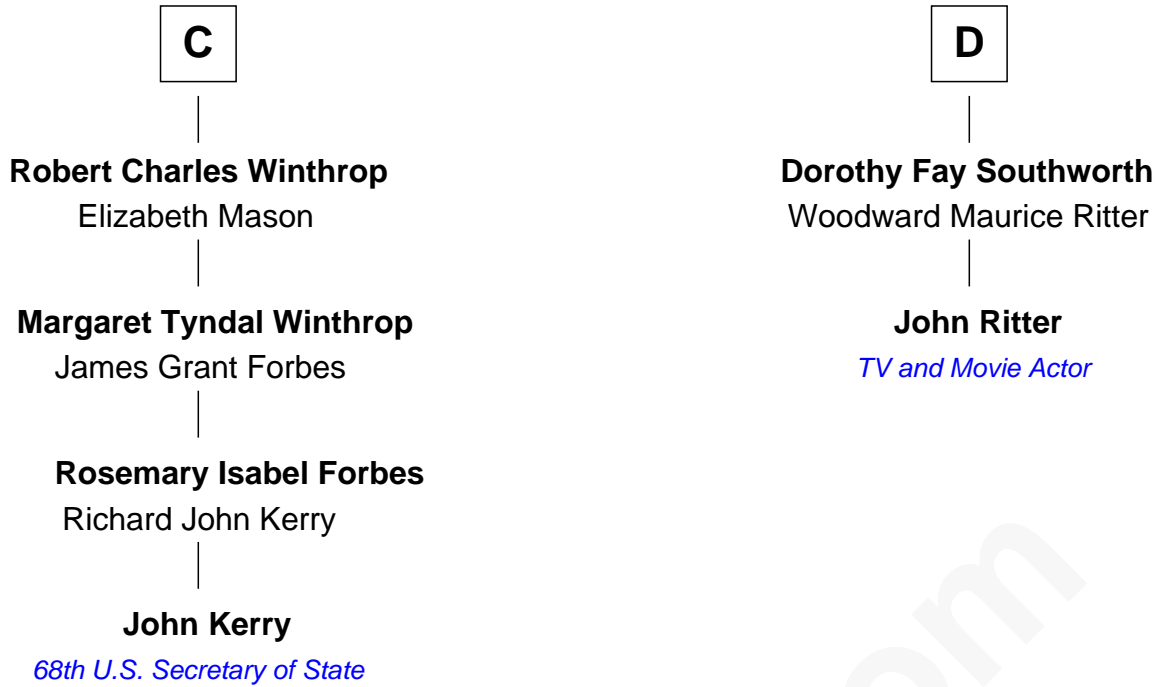

FamousKin.com Relationship Chart of

John Kerry

68th U.S. Secretary of State

18th cousin 2 times removed of

John Ritter

TV and Movie Actor

Sir Michael de la Pole

Katherine Wingfield

Michael de la Pole
Katherine de Stafford

Isabel de la Pole
Thomas Morley

Anne Morley
Sir John Hastings

Elizabeth Hastings
Sir Robert Hildyard

Sir Piers Hildyard
Joan de la See

Isabel Hildyard
Ralph Legard

Joan Ledgard
Richard Skepper

A

Sir Thomas de la Pole
Anne Cheney

Katherine de la Pole
Sir Miles Stapleton

Elizabeth Stapleton
Sir William Calthorpe

Anne Calthorpe
Sir Robert Drury

Anne Drury
George Waldegrave

Phyllis Waldegrave
Thomas Higham

Bridget Higham
Thomas Burrough

B

FamousKin.com