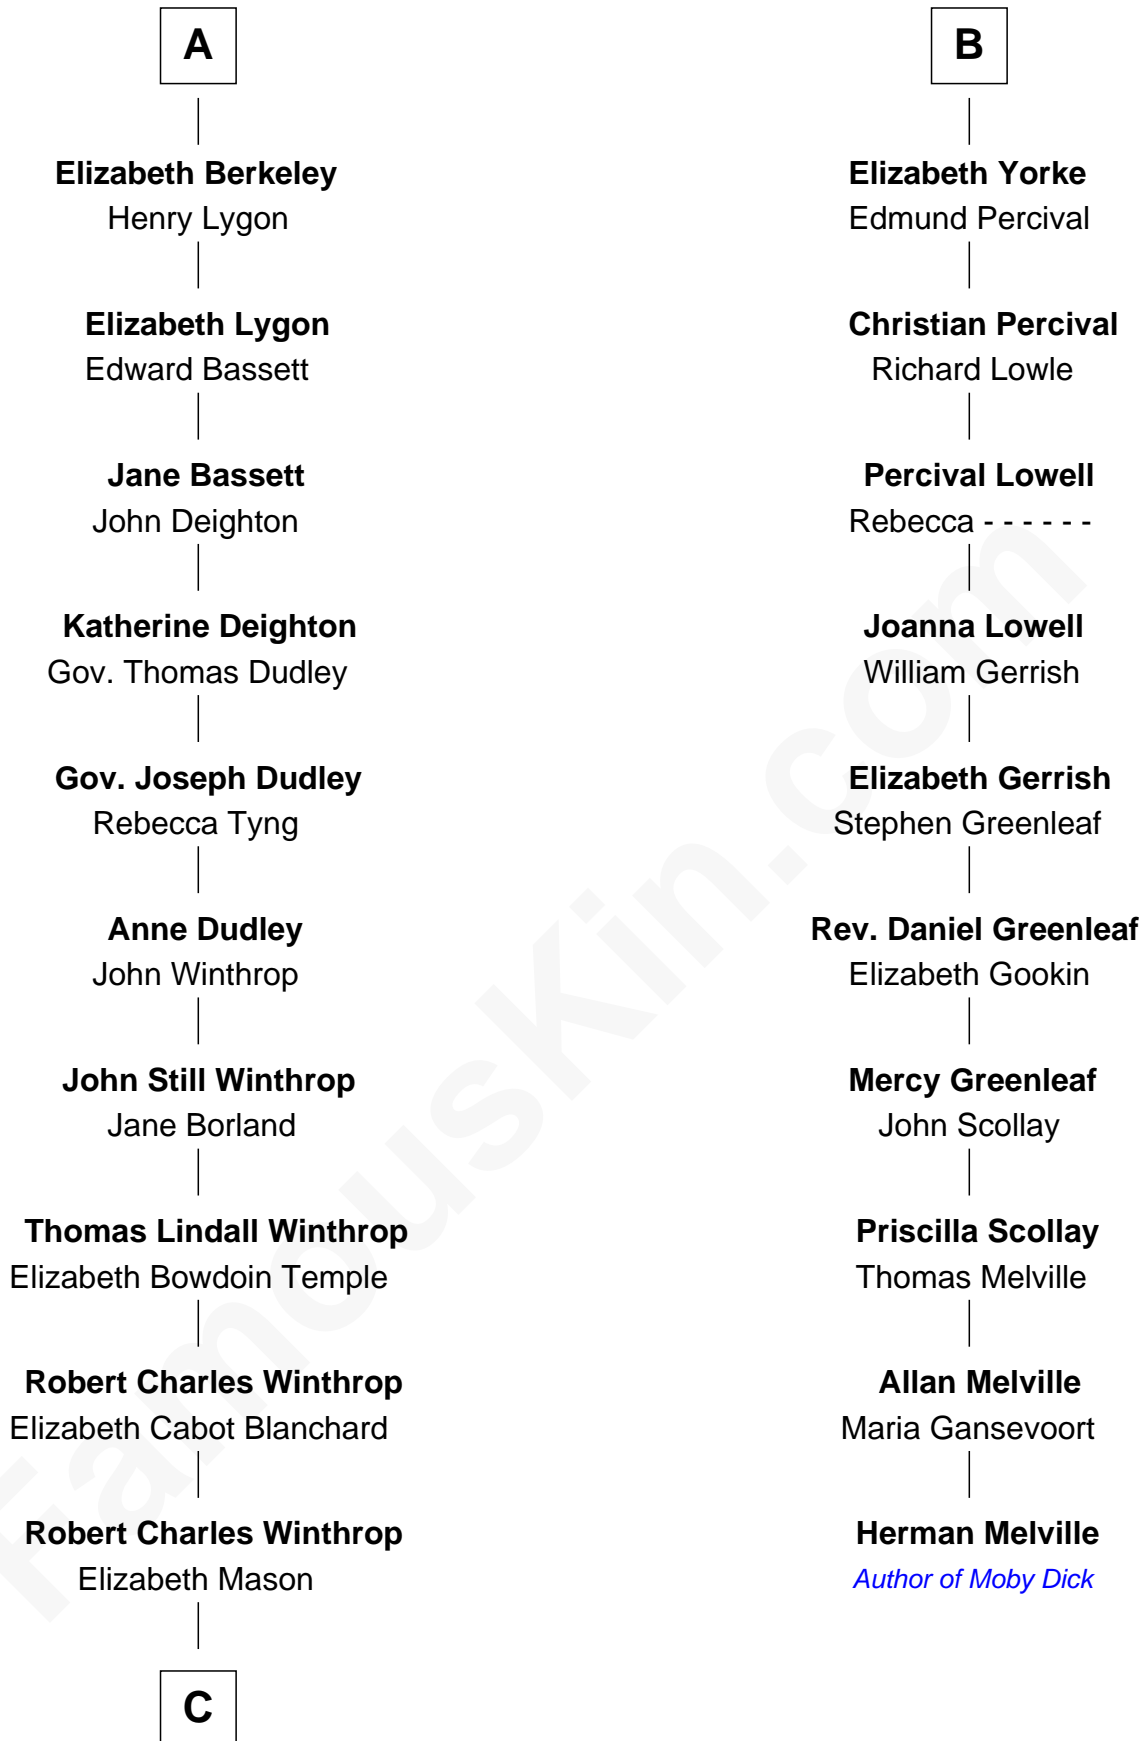

FamousKin.com Relationship Chart of John Kerry

68th U.S. Secretary of State

16th cousin 3 times removed of

Herman Melville
Author of *Moby Dick*

Humphrey de Bohun
Elizabeth Plantagenet

Sir William de Bohun
Elizabeth de Badlesmere

Elizabeth de Bohun
Sir Richard Fitzalan

Elizabeth Fitzalan
Sir Thomas Mowbray

Isabel Mowbray
Sir James Berkeley

Maurice Berkeley
Isabel Mead

Anne Berkeley
Sir William Dennis

Isabel Dennis
Sir John Berkeley

A

Margaret de Bohun
Sir Hugh de Courtnay

Elizabeth de Courtnay
Sir Andrew Luttrell

Sir Hugh Luttrell
Catherine de Beaumont

Sir John Luttrell
Margaret Touchet

Sir James Luttrell
Elizabeth Courtnay

Sir Hugh Luttrell
Margaret Hill

Eleanor Luttrell
Roger Yorke

B

C

—
Margaret Tyndal Winthrop

James Grant Forbes

—
Rosemary Isabel Forbes

Richard John Kerry

—
John Kerry