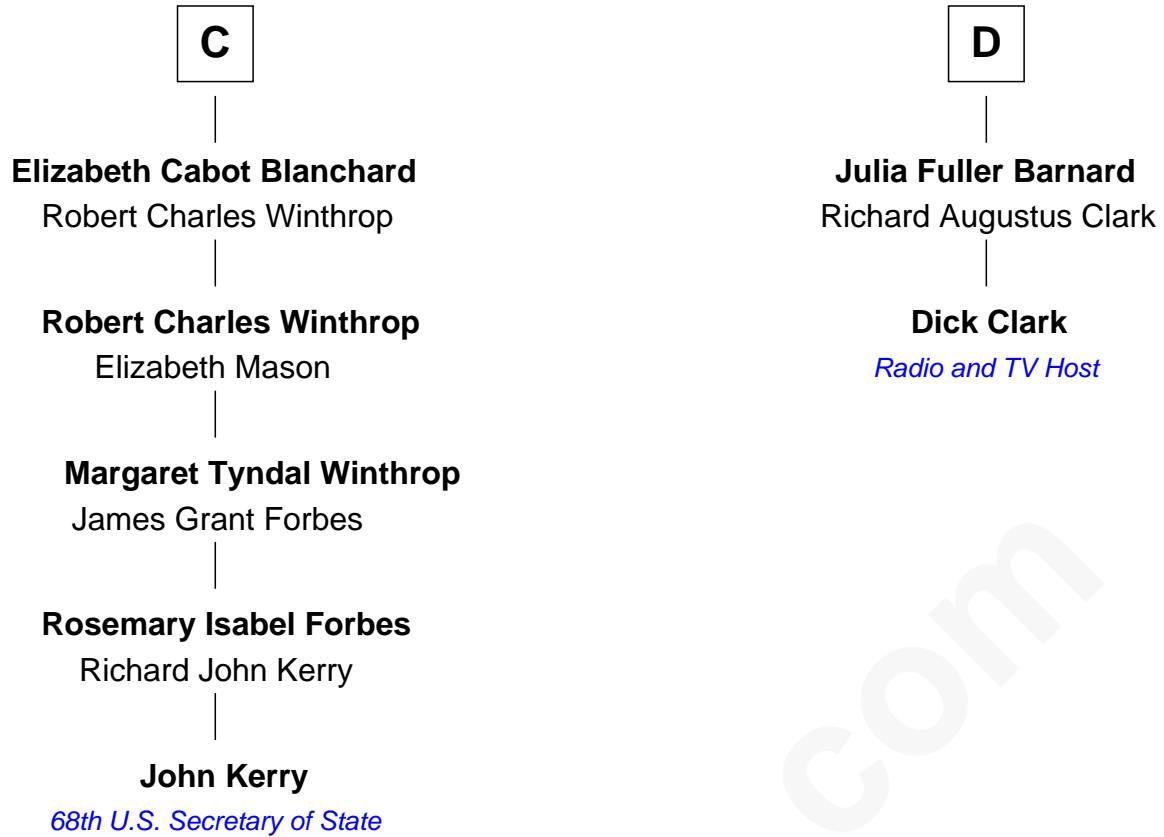

# FamousKin.com Relationship Chart of

**John Kerry**

*68th U.S. Secretary of State*

18th cousin 3 times removed of

**Dick Clark**

*Radio and TV Host*

**Sir Thomas de Beauchamp**

Katherine de Mortimer

**Elizabeth Hastings**

Sir Robert Hildyard

**Sir Piers Hildyard**

Joan de la See

**Isabel Hildyard**

Ralph Legard

**A**

**Sir William Beauchamp**

Joan Fitzalan

**Joan Beauchamp**

James Butler

**Elizabeth Butler**

John Talbot

**Sir Gilbert Talbot**

Audrey Cotton

**Sir John Talbot**

Margaret Troutbeck

**Anne Talbot**

Thomas Needham

**Robert Needham**

Frances Aston

**B**

FamousKin.com