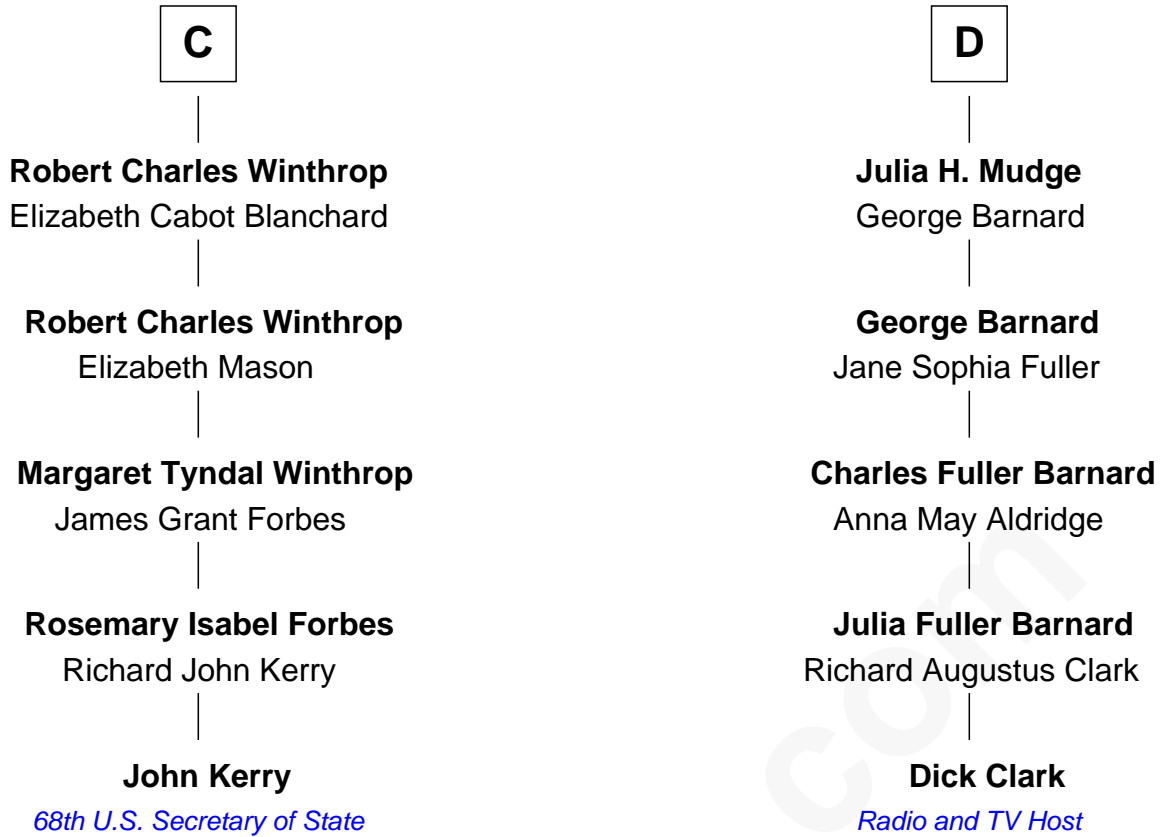

FamousKin.com Relationship Chart of

John Kerry

68th U.S. Secretary of State

21st cousin of

Dick Clark

Radio and TV Host

John de Botetourte

Maud FitzThomas

Ada de Botetourte
Sir John de St. Philibert

Maud de St. Philibert
Sir Warin Trussell

Maud Trussell
Sir John de Hastang

Maud de Hastang
Ralph Stafford

Sir Humphrey Stafford
Elizabeth Burdet

Sir Humphrey Stafford
Eleanor Aylesbury

Elizabeth Stafford
Sir Richard de Beauchamp

A

Thomas de Botetourte
Joan de Somery

John de Botetourte
Joyce la Zouche de Mortimer

Joyce de Botetourte
Sir Baldwin Freville

Sir Baldwin Freville
Maude le Scrope

Joyce Freville
Sir Roger Aston

Sir Robert Aston
Isabel Brereton

John Aston
Elizabeth Delves

B

Dick Clark photo by [Alan Light](#) (CC BY 2.0)