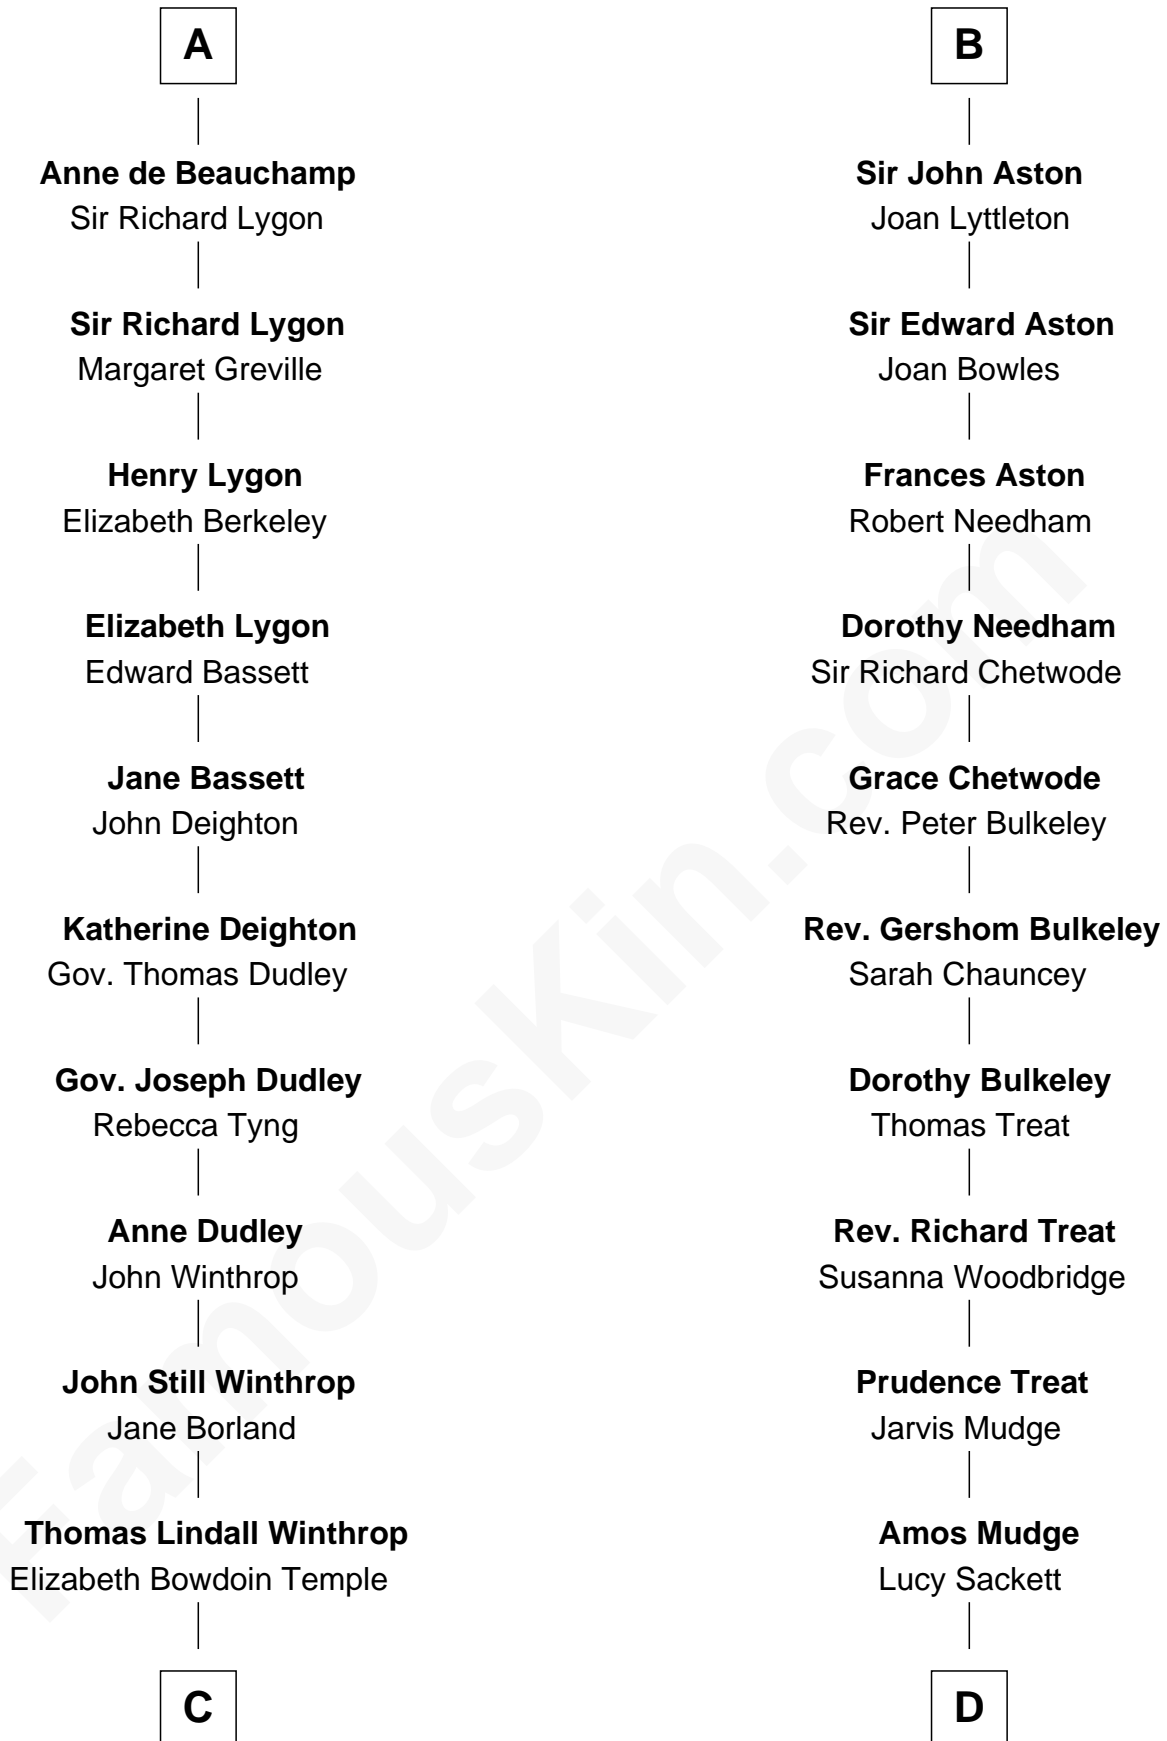

Ada de Botetourte
Sir John de St. Philibert

Maud de St. Philibert
Sir Warin Trussell

Maud Trussell
Sir John de Hastang

Maud de Hastang
Ralph Stafford

Sir Humphrey Stafford
Elizabeth Burdet

Sir Humphrey Stafford
Eleanor Aylesbury

Elizabeth Stafford
Sir Richard de Beauchamp

A

Thomas de Botetourte
Joan de Somery

John de Botetourte
Joyce la Zouche de Mortimer

Joyce de Botetourte
Sir Baldwin Freville

Sir Baldwin Freville
Maude le Scrope

Joyce Freville
Sir Roger Aston

Sir Robert Aston
Isabel Brereton

John Aston
Elizabeth Delves

B

Dick Clark photo by [Alan Light](#) (CC BY 2.0)