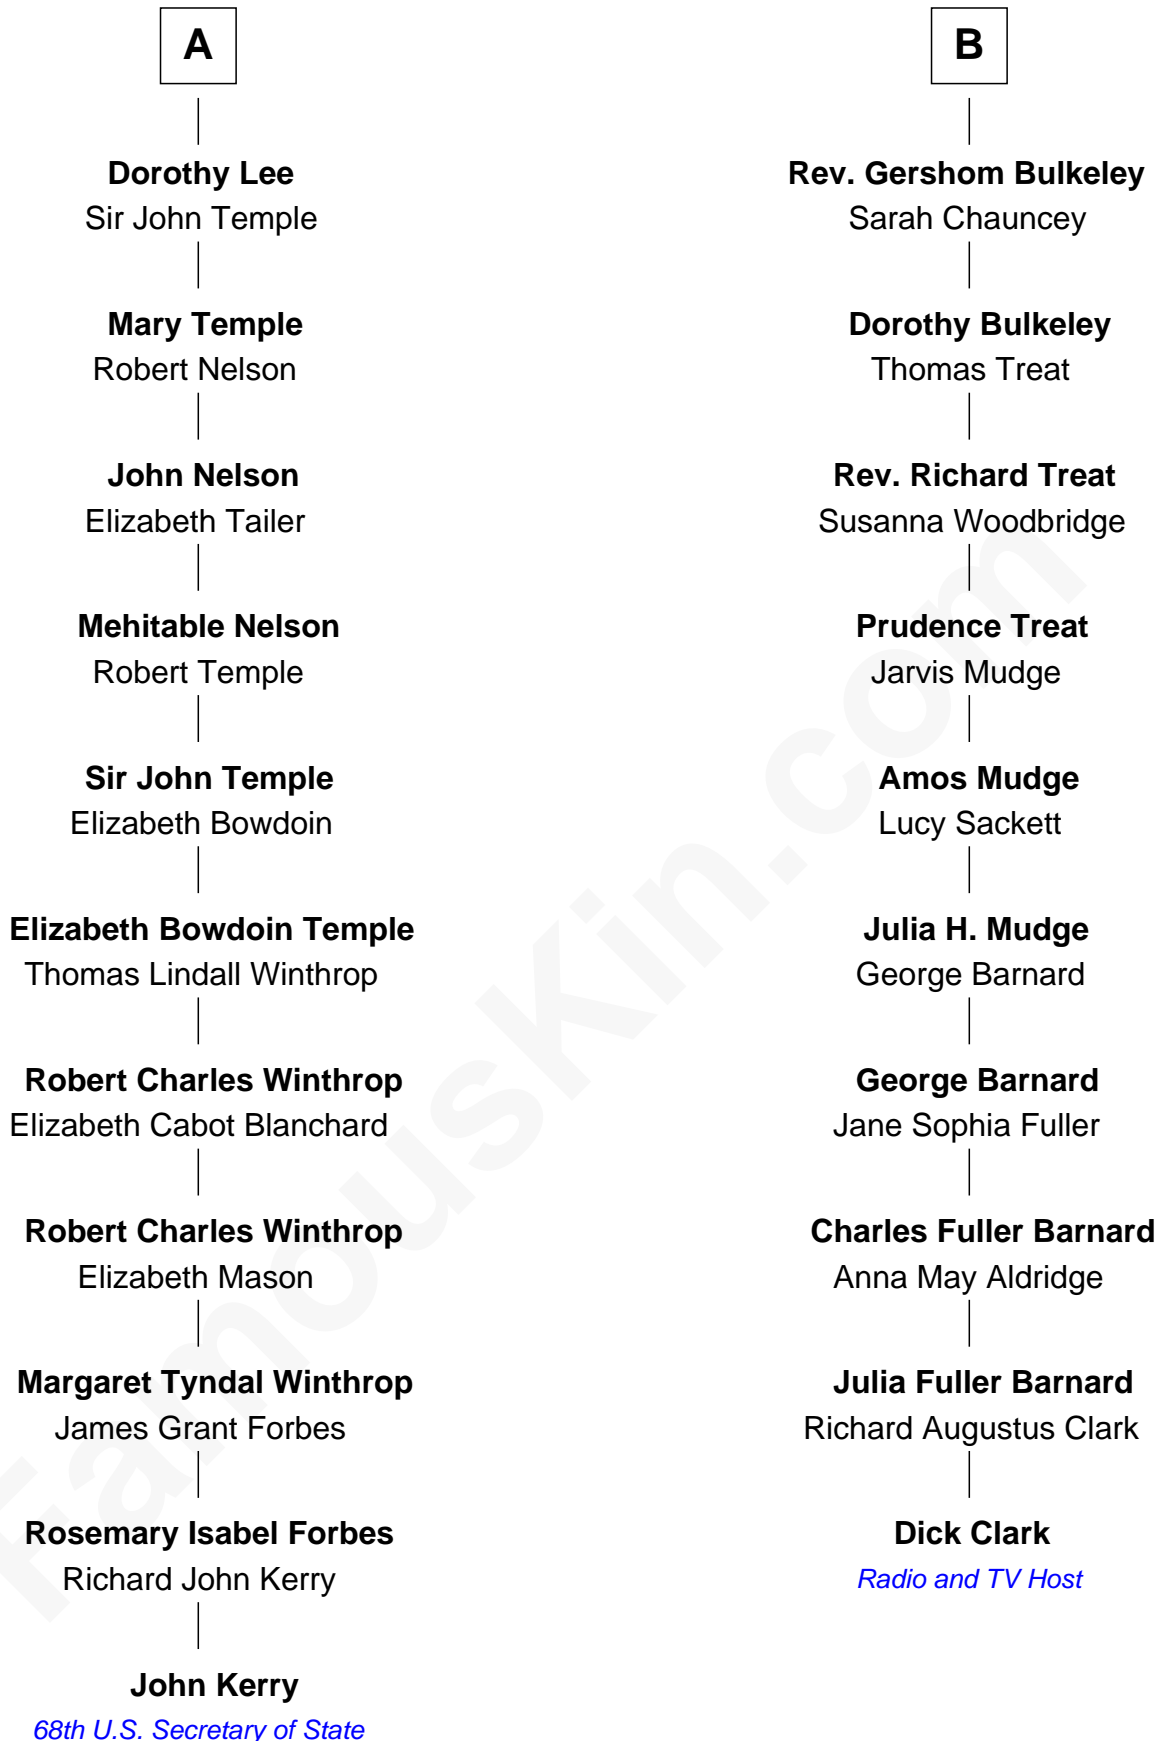

FamousKin.com Relationship Chart of

John Kerry

68th U.S. Secretary of State

16th cousin 1 time removed of

Dick Clark

Radio and TV Host

Sir Thomas Stanley

Joan Goushill

Jane Radcliffe

Anthony Browne

Anthony Browne

Mary Dormer

Dorothy Browne

Edmund Lee

A

Margaret Stanley

Sir William Troutbeck

Adam Troutbeck

Joan Molyneux

Margaret Troutbeck

Sir John Talbot

Anne Talbot

Thomas Needham

Robert Needham

Frances Aston

Dorothy Needham

Sir Richard Chetwode

Grace Chetwode

Rev. Peter Bulkeley

B

Dick Clark photo by [Alan Light](#) (CC BY 2.0)