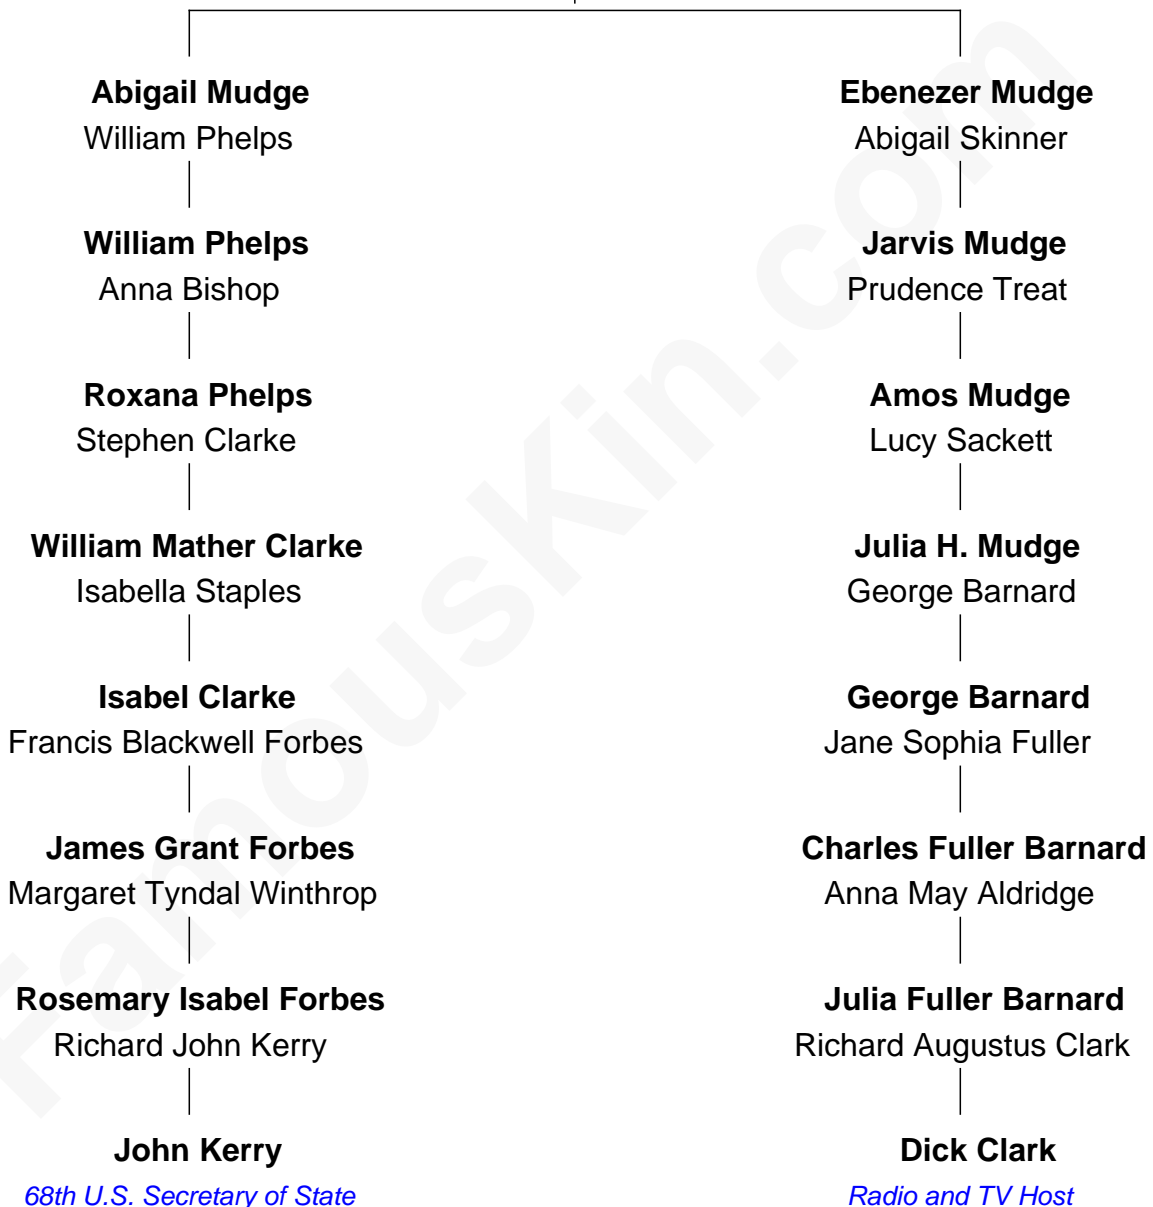

FamousKin.com Relationship Chart of

John Kerry

68th U.S. Secretary of State

7th cousin of

Dick Clark

Radio and TV Host

Micah Mudge
Mary Alexander

Dick Clark photo by [Alan Light](#) (CC BY 2.0)