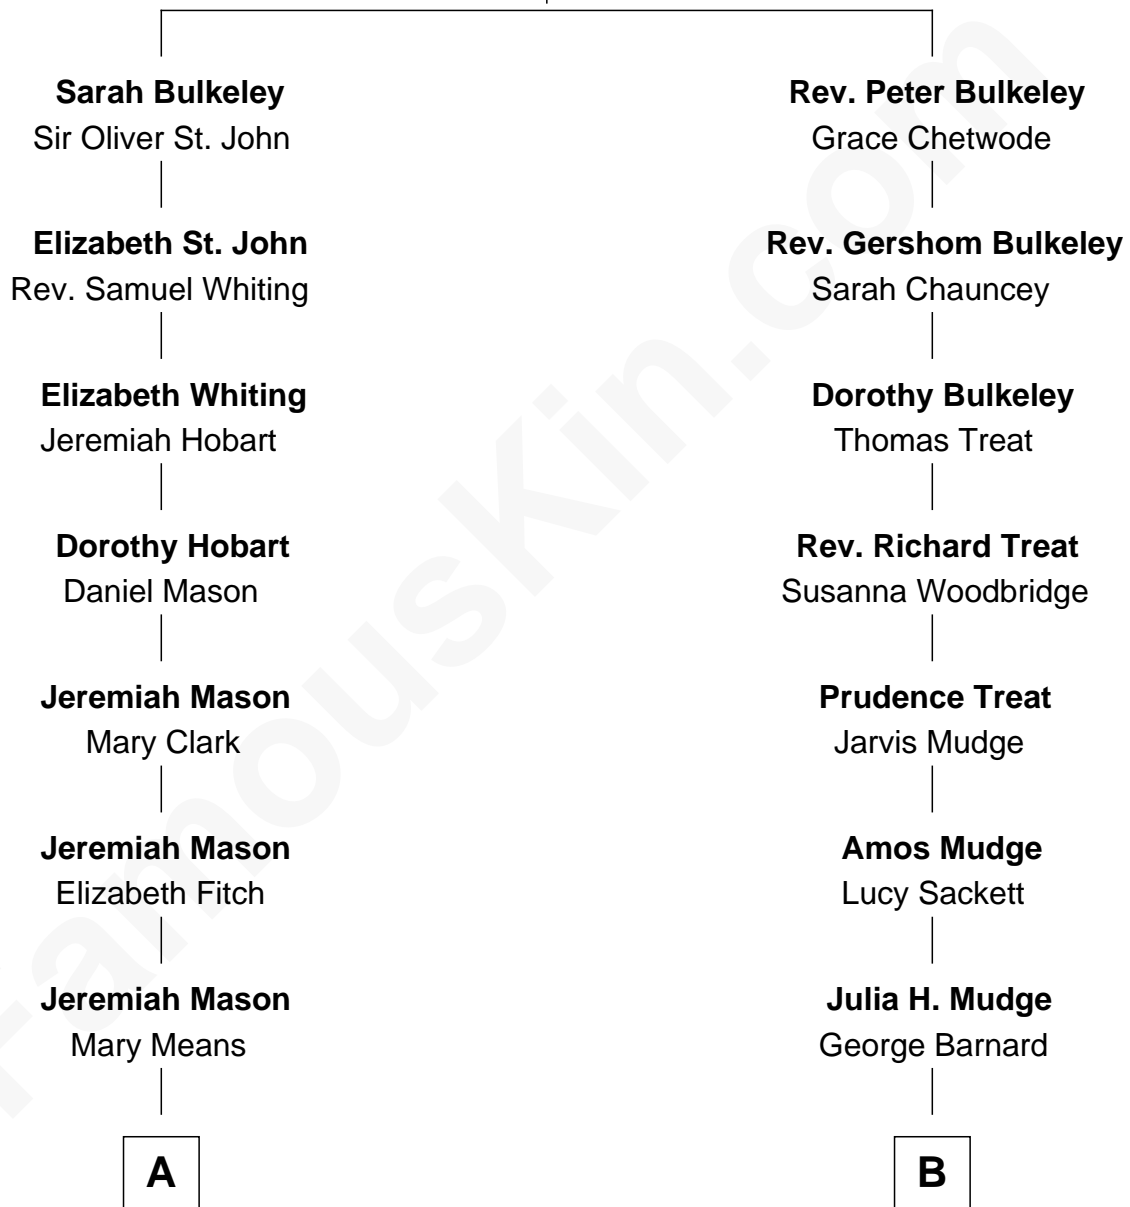

FamousKin.com Relationship Chart of

John Kerry

68th U.S. Secretary of State

10th cousin 1 time removed of

Dick Clark

Radio and TV Host

Rev. Edward Bulkeley

Olive Irby

A

Robert Means Mason
Sarah Ellen Francis

Elizabeth Mason
Robert Charles Winthrop

Margaret Tyndal Winthrop
James Grant Forbes

Rosemary Isabel Forbes
Richard John Kerry

John Kerry
68th U.S. Secretary of State